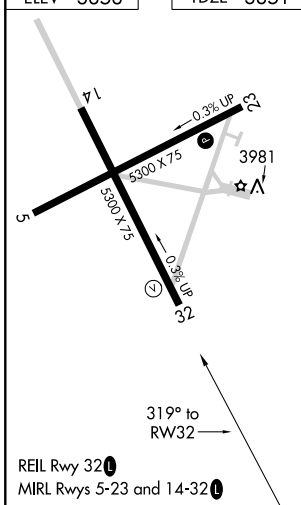

WAAS CH 99337 W32A	APP CRS 319°	Rwy Idg TDZE Apt Elev	5300 3851 3858
--	------------------------	-----------------------------	---

RNAV (GPS) RWY 32

CUT BANK INTL (CTB)

⚠ For uncompensated Baro-VNAV systems, LNAV/VNAV NA below -25°C (-13°F) or above 51°C (124°F).
DME/DME RNP-0.3 NA.

MISSED APPROACH: Climb to 4400 then climbing right turn to 11000 direct WEBVO and hold.

ASOS 119.025	SALT LAKE CITY CENTER 133.4 285.4	UNICOM 123.0 (CTAF) 0
------------------------	---	---------------------------------

ELEV 3858	TDZE 3851
-----------	-----------

CATEGORY	A	B	C	D
LPV DA		4051-1	200 (200-1)	
LNAV/VNAV DA		4101-1	250 (300-1)	
LNAV MDA		4160-1	309 (400-1)	
C CIRCLING	4280-1 422 (500-1)	4320-1 462 (500-1)	4400-1½ 542 (600-1½)	4620-2½ 762 (800-2½)