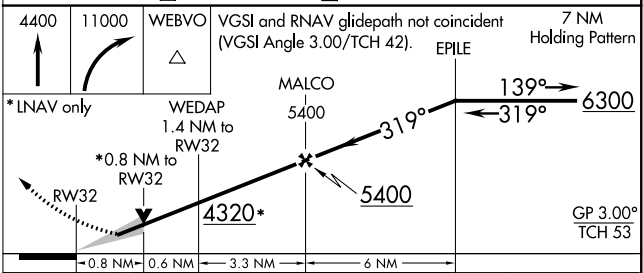

CATEGORY	A	B	C	D
LPV DA		4051-1	200 (200-1)	
LNAV/VNAV DA		4101-1	250 (300-1)	
LNAV MDA		4160-1	309 (400-1)	
C CIRCLING	4280-1 422 (500-1)	4320-1 462 (500-1)	4400-1½ 542 (600-1½)	4620-2½ 762 (800-2½)

NW-1, 15 JUL 2021 to 12 AUG 2021

NW-1, 15 JUL 2021 to 12 AUG 2021