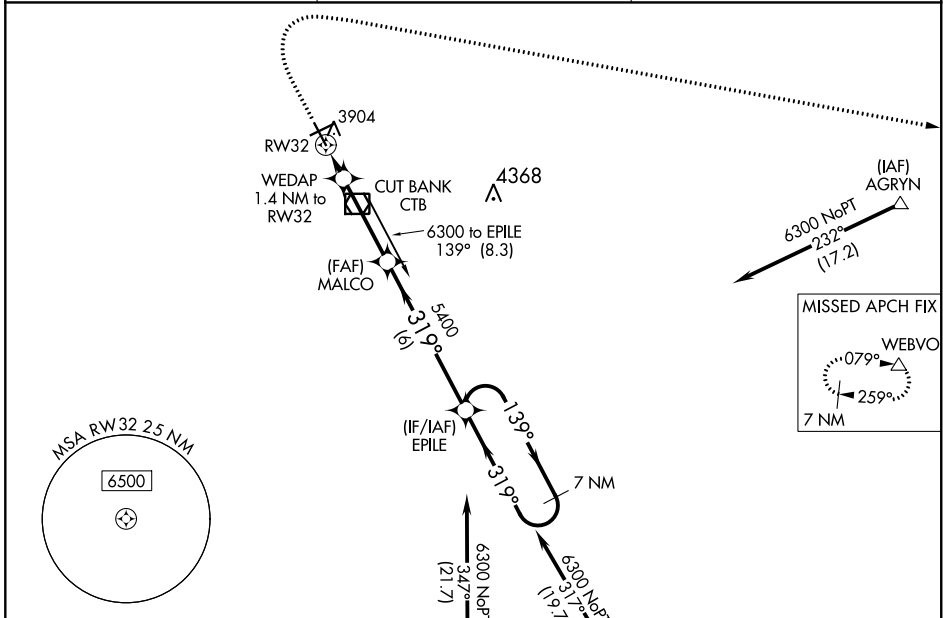

WAAS CH 99337 W32A	APP CRS 319°	Rwy Idg TDZE Apt Elev	5300 3851 3858
--	------------------------	-----------------------------	---

RNAV (GPS) RWY 32

CUT BANK INTL (CTB)

⚠ For uncompensated Baro-VNAV systems, LNAV/VNAV NA below -25°C (-13°F) or above 51°C (124°F).
DME/DME RNP-0.3 NA.

MISSED APPROACH: Climb to 4400 then climbing right turn to 11000 direct WEBVO and hold.

ASOS 119.025	SALT LAKE CITY CENTER 133.4 285.4	UNICOM 123.0 (CTAF) 0
------------------------	---	---------------------------------

ELEV 3858	TDZE 3851
-----------	-----------

CATEGORY	A	B	C	D
LPV DA		4051-1	200 (200-1)	
LNAV/VNAV DA		4101-1	250 (300-1)	
LNAV MDA		4160-1	309 (400-1)	
C CIRCLING	4280-1 422 (500-1)	4320-1 462 (500-1)	4400-1½ 542 (600-1½)	4620-2½ 762 (800-2½)

NW-1, 15 JUL 2021 to 12 AUG 2021

NW-1, 15 JUL 2021 to 12 AUG 2021