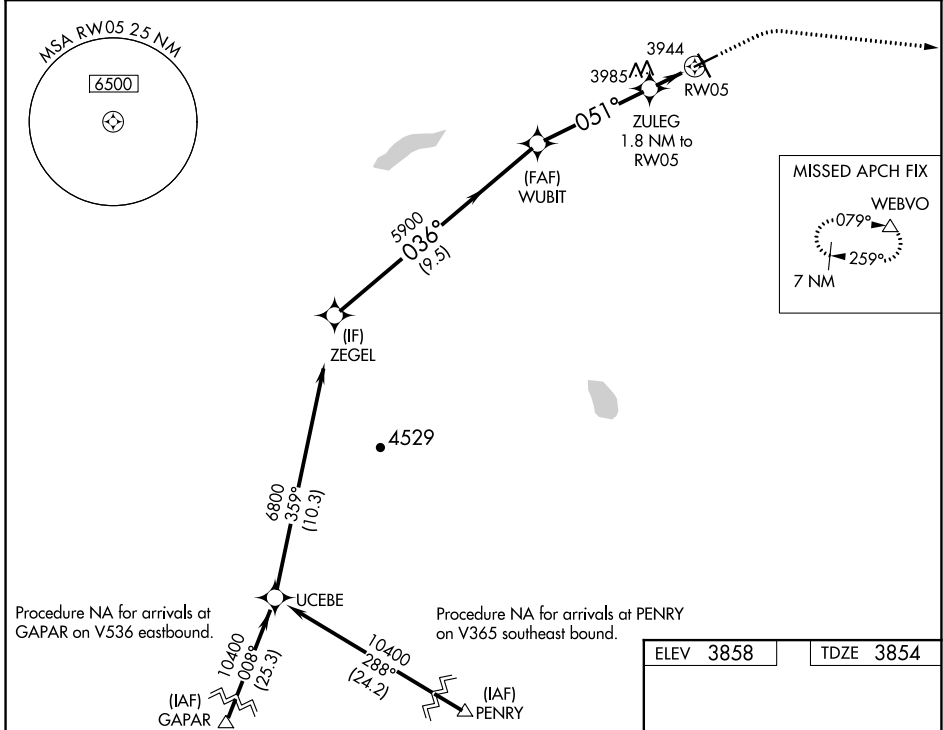

WAAS CH 86737 W05A	APP CRS 051°	Rwy Idg TDZE Apt Elev	5300 3854 3858
--	------------------------	-----------------------------	---

RNAV (GPS) RWY 5

CUT BANK INTL (CTB)

⚠ For uncompensated Baro-VNAV systems, LNAV/VNAV NA below -25°C (-13°F) or above 51°C (124°F). DME/DME RNP-0.3 NA.

MISSED APPROACH: Climb to 4500 then climbing right turn to 11000 direct WEBVO and hold.

ASOS 119.025	SALT LAKE CITY CENTER 133.4 285.4	UNICOM 123.0 (CTAF) 0
------------------------	---	---------------------------------

CATEGORY	A	B	C	D
LPV DA		4054-1	200 (200-1)	
LNAV/VNAV DA		4104-1	250 (300-1)	
LNAV MDA		4200-1	346 (400-1)	
C CIRCLING	4280-1 422 (500-1)	4320-1 462 (500-1)	4400-1½ 542 (600-1½)	4620-2½ 762 (800-2½)

NW-1, 15 JUL 2021 to 12 AUG 2021

NW-1, 15 JUL 2021 to 12 AUG 2021