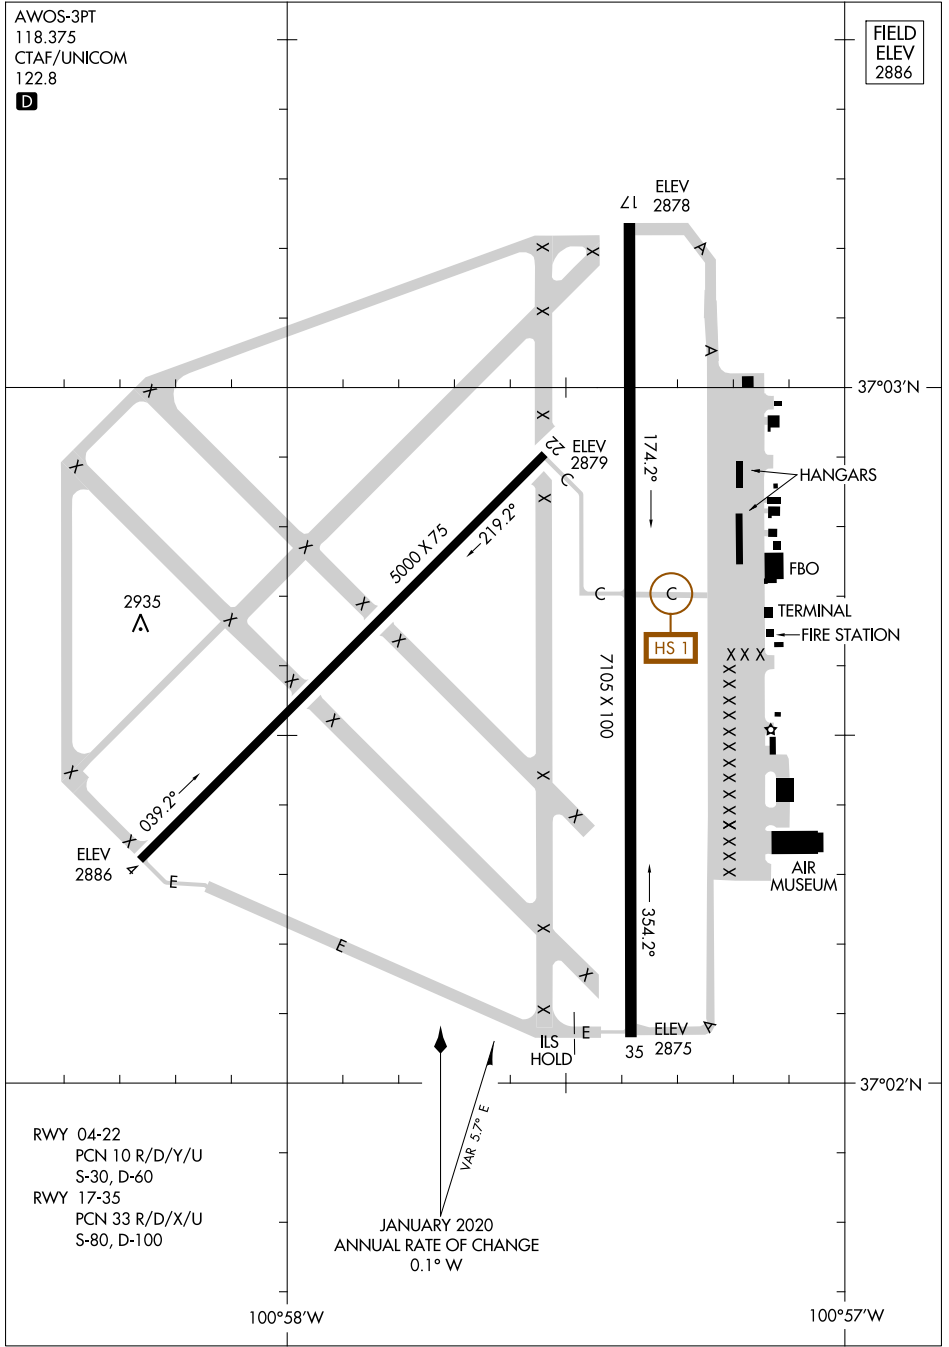

20086

AIRPORT DIAGRAM

AL-498 (FAA)

LIBERAL MID-AMERICA RGNL (LBL)

LIBERAL, KANSAS

AWOS-3PT
118.375
CTAF/UNICOM
122.8

FIELD
ELEV
2886

NC-2, 15 JUL 2021 to 12 AUG 2021

NC-2, 15 JUL 2021 to 12 AUG 2021

RWY 04-22
PCN 10 R/D/Y/U
S-30, D-60

RWY 17-35
PCN 33 R/D/X/U
S-80, D-100

100°58'W

100°57'W

AIRPORT DIAGRAM

20086

LIBERAL, KANSAS

LIBERAL MID-AMERICA RGNL (LBL)