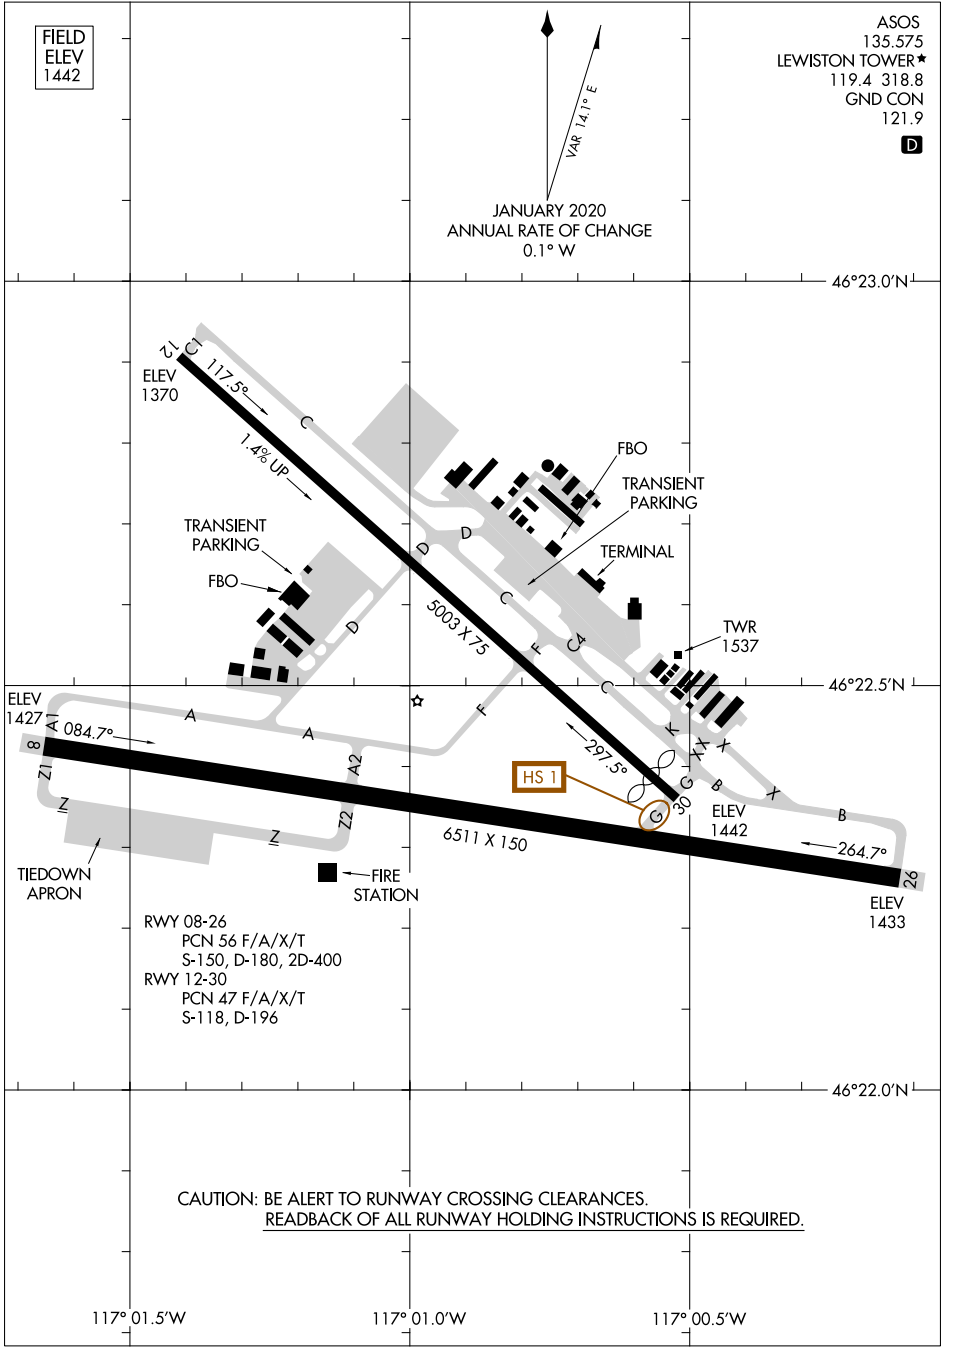

**FIELD
ELEV
1442**

ASOS 135.575
LEWISTON TOWER ★ 119.4 318.8
GND CON 121.9
D

JANUARY 2020
ANNUAL RATE OF CHANGE
0.1° W

NW-1, 15 JUL 2021 to 12 AUG 2021

NW-1, 15 JUL 2021 to 12 AUG 2021

**CAUTION: BE ALERT TO RUNWAY CROSSING CLEARANCES.
READBACK OF ALL RUNWAY HOLDING INSTRUCTIONS IS REQUIRED.**