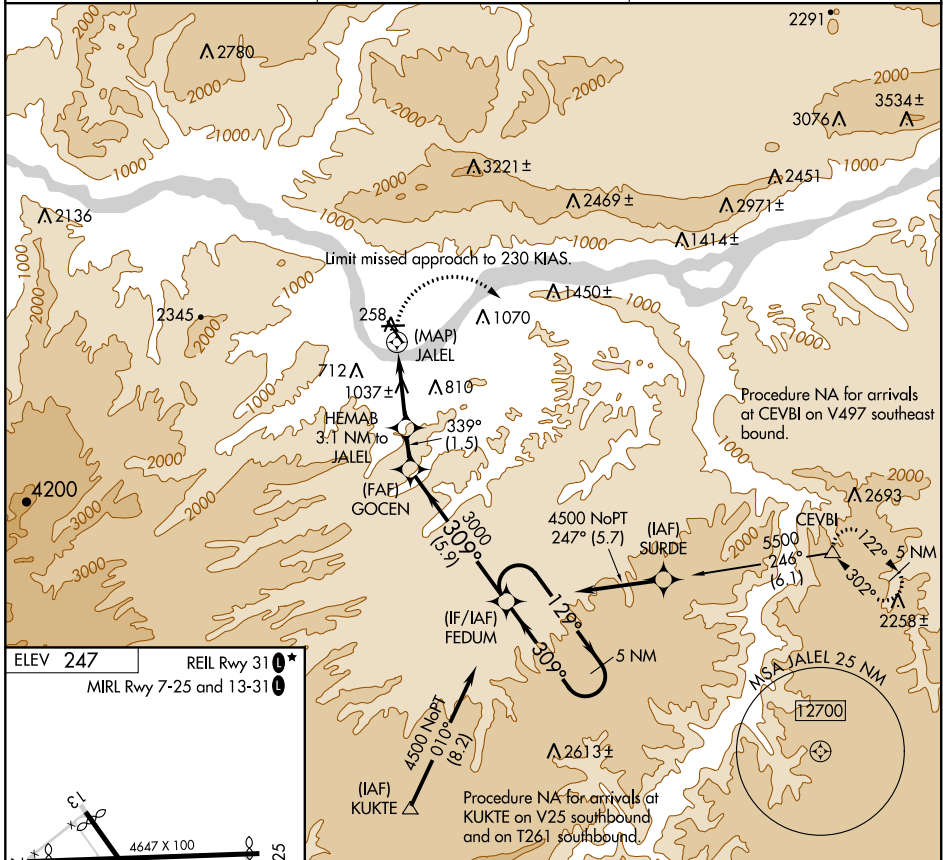

APP CRS 339°	Rwy Idg TDZE Apt Elev	N/A N/A 247
------------------------	-----------------------------	--------------------------

RNAV (GPS)-A

COLUMBIA GORGE RGNL/THE DALLES MUNI (DLS)

⚠ Circling to Rwy 7, 31 NA at night. When local altimeter setting not received, procedure NA. Circling NA for Cat D north of Rwy 7 and northeast of Rwy 31. DME/DME RNP-0.3 NA.

⚠ MISSED APPROACH: Climbing right turn to 4500 direct CEVBI and hold.

ASOS 135,175	SEATTLE CENTER 119,65 257.6	UNICOM 123.0 (CTAF) 0
------------------------	---------------------------------------	---------------------------------

CATEGORY	A	B	C	D
C CIRCLING	1320-1¼ 1073 (1100-1¼)	1340-1½ 1093 (1100-1½)	1720-3 1473 (1500-3)	2100-3 1853 (1900-3)

NW-1, 15 JUL 2021 to 12 AUG 2021

NW-1, 15 JUL 2021 to 12 AUG 2021