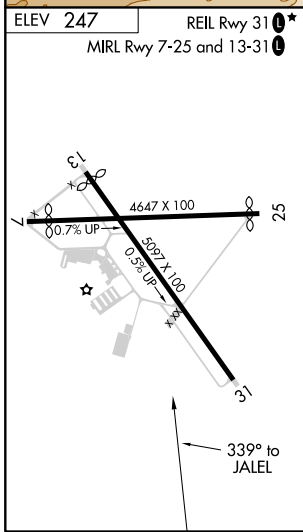

APP CRS 339°	Rwy Idg TDZE Apt Elev	N/A N/A 247
------------------------	-----------------------------	--------------------------

RNAV (GPS)-A

COLUMBIA GORGE RGNL/THE DALLES MUNI (DLS)

⚠ Circling to Rwy 7, 31 NA at night. When local altimeter setting not received, procedure NA. Circling NA for Cat D north of Rwy 7 and northeast of Rwy 31. DME/DME RNP-0.3 NA.

⚠ MISSED APPROACH: Climbing right turn to 4500 direct CEVBI and hold.

ASOS 135,175	SEATTLE CENTER 119,65 257.6	UNICOM 123.0 (CTAF) 0
------------------------	---------------------------------------	---------------------------------

CATEGORY	A	B	C	D
C CIRCLING	1320-1¼ 1073 (1100-1¼)	1340-1½ 1093 (1100-1½)	1720-3 1473 (1500-3)	2100-3 1853 (1900-3)

NW-1, 15 JUL 2021 to 12 AUG 2021

NW-1, 15 JUL 2021 to 12 AUG 2021