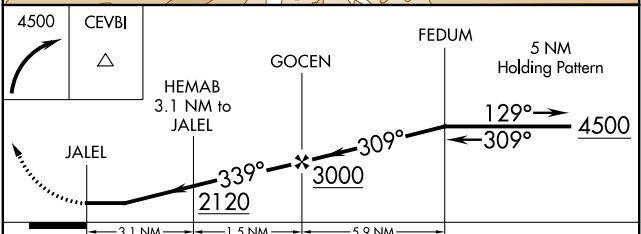

APP CRS 339°	Rwy Idg TDZE Apt Elev	N/A N/A 247
------------------------	-----------------------------	--------------------------

RNAV (GPS)-A

COLUMBIA GORGE RGNL/THE DALLES MUNI (DLS)

⚠ Circling to Rwy 7, 31 NA at night. When local altimeter setting not received, procedure NA. Circling NA for Cat D north of Rwy 7 and northeast of Rwy 31. DME/DME RNP-0.3 NA.

⚠ MISSED APPROACH: Climbing right turn to 4500 direct CEVBI and hold.

ASOS 135,175	SEATTLE CENTER 119,65 257.6	UNICOM 123.0 (CTAF) 0
------------------------	---------------------------------------	---------------------------------

CATEGORY	A	B	C	D
C CIRCLING	1320-1¼ 1073 (1100-1¼)	1340-1½ 1093 (1100-1½)	1720-3 1473 (1500-3)	2100-3 1853 (1900-3)

NW-1, 15 JUL 2021 to 12 AUG 2021

NW-1, 15 JUL 2021 to 12 AUG 2021