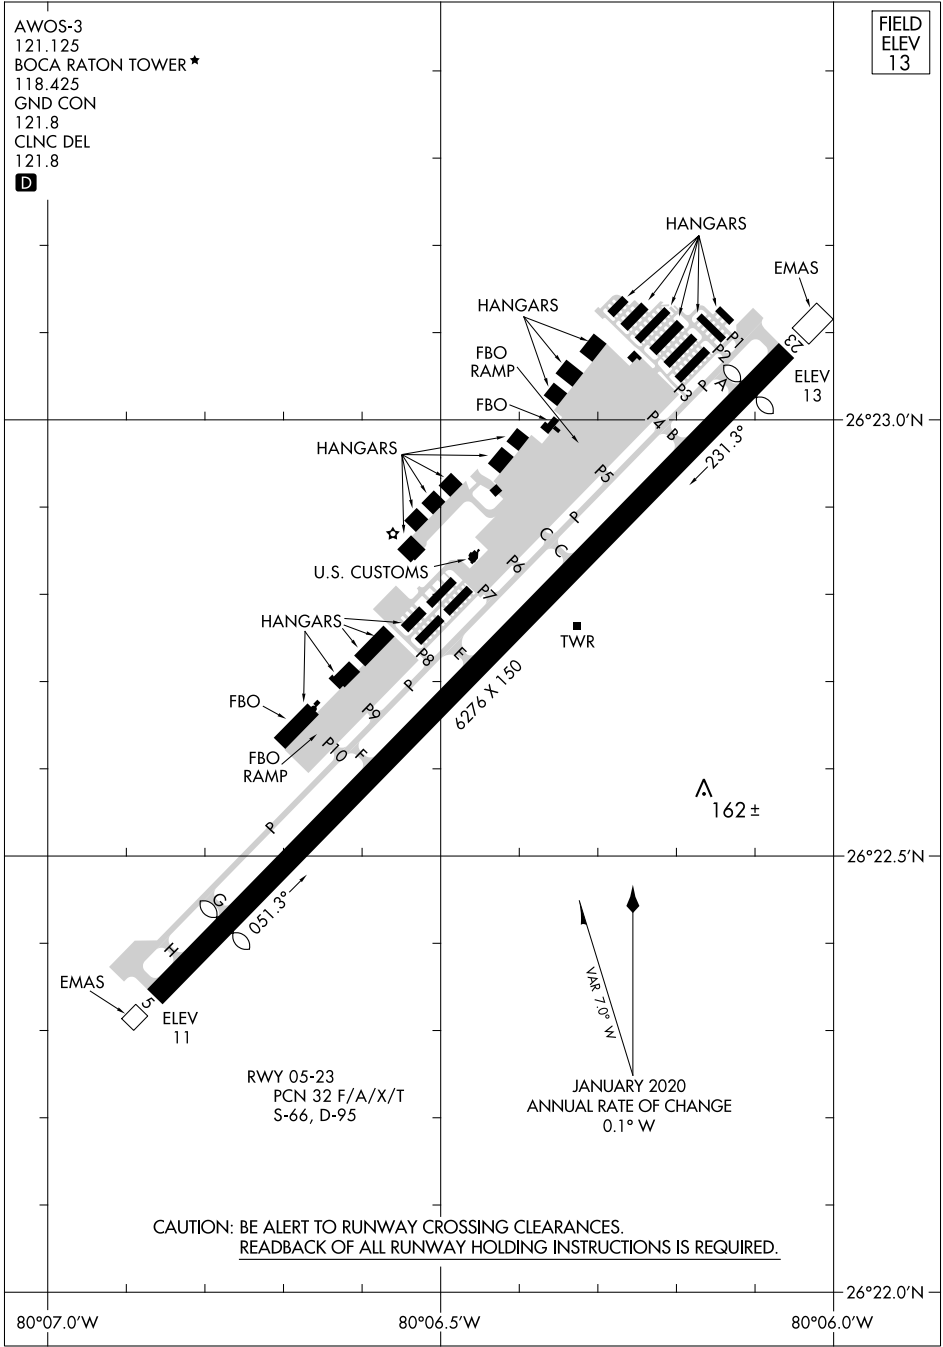

21112

AIRPORT DIAGRAM

AL-560 (FAA)

BOCA RATON (BCT)
BOCA RATON, FLORIDA

AWOS-3
121.125
BOCA RATON TOWER *
118.425
GND CON
121.8
CLNC DEL
121.8

FIELD
ELEV
13

D

SE-3, 15 JUL 2021 to 12 AUG 2021

SE-3, 15 JUL 2021 to 12 AUG 2021

AIRPORT DIAGRAM
21112

BOCA RATON, FLORIDA
BOCA RATON (BCT)