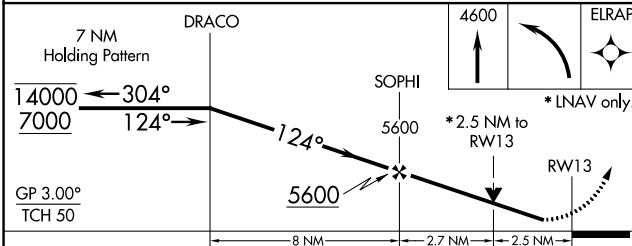

WAAS CH 70621 W13A	APP CRS 124°	Rwy Idg TDZE Apt Elev	6401 3884 3933
--	------------------------	-----------------------------	---

RNAV (GPS) RWY 13

BLACK HILLS-CLYDE ICE FIELD (SPF)

RNP APCH.

⚠ Circling NA to Rwy's 4, 8, 22 and 26. Rwy 13 helicopter visibility reduction below 3/4 SM NA. For uncompensated Baro-VNAV systems, LNAV/VNAV NA below -22°C or above 54°C.

⚠ MISSED APPROACH: Climb to 4600 then climbing left turn to ELRAP and hold, continue climb-in-hold to 7000.

AWOS-3 118.325	ELLSWORTH APP CON* 119.5 259.1	GCO 121.725	UNICOM 122.7 (CTAF) 📻
--------------------------	--	-----------------------	--