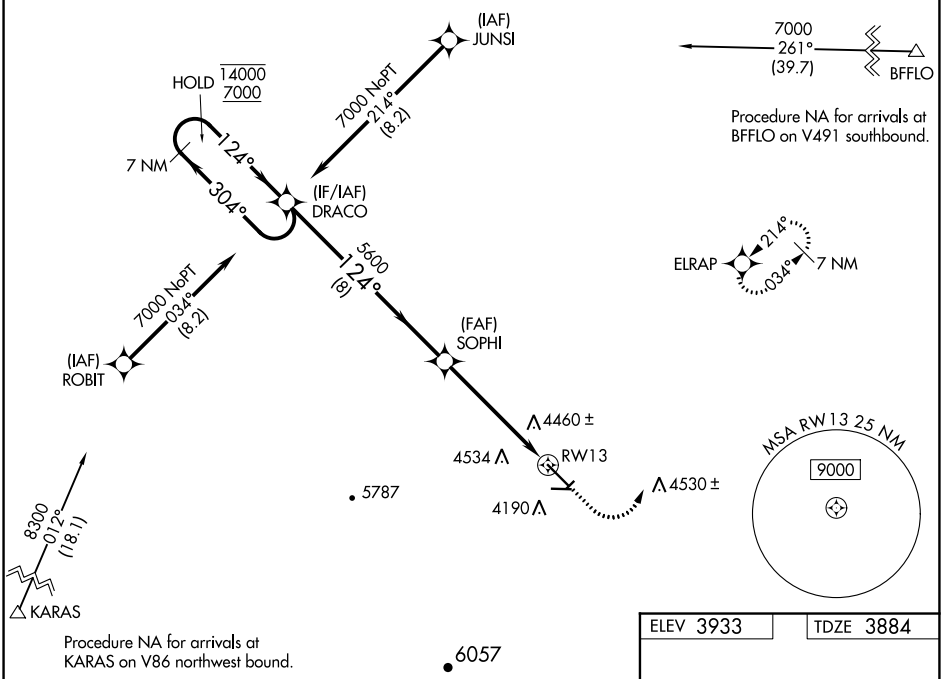

WAAS CH 70621 W13A	APP CRS 124°	Rwy Idg TDZE Apt Elev	6401 3884 3933
--	------------------------	-----------------------------	---

RNAV (GPS) RWY 13

BLACK HILLS-CLYDE ICE FIELD (SPF)

RNP APCH.

⚠ Circling NA to Rwy's 4, 8, 22 and 26. Rwy 13 helicopter visibility reduction below 3/4 SM NA. For uncompensated Baro-VNAV systems, LNAV/VNAV NA below -22°C or above 54°C.

⚠ MISSED APPROACH: Climb to 4600 then climbing left turn to ELRAP and hold, continue climb-in-hold to 7000.

AWOS-3 118.325	ELLSWORTH APP CON* 119.5 259.1	GCO 121.725	UNICOM 122.7 (CTAF) 📻
--------------------------	--	-----------------------	--

CATEGORY	A	B	C	D
LPV DA	4219-1 1/8	335 (300-1 1/8)		NA
LNAV/VNAV DA	4852-4	968 (1000-4)		NA
LNAV MDA	4720-1 836 (800-1)	4720-1 1/4 836 (800-1 1/4)	4720-2 1/2 836 (800-2 1/2)	NA
📻 CIRCLING	4760-1 1/4 827 (900-1 1/4)	4920-1 1/2 987 (1000-1 1/2)	5540-3 1607 (1700-3)	NA

NC-1, 15 JUL 2021 to 12 AUG 2021

NC-1, 15 JUL 2021 to 12 AUG 2021