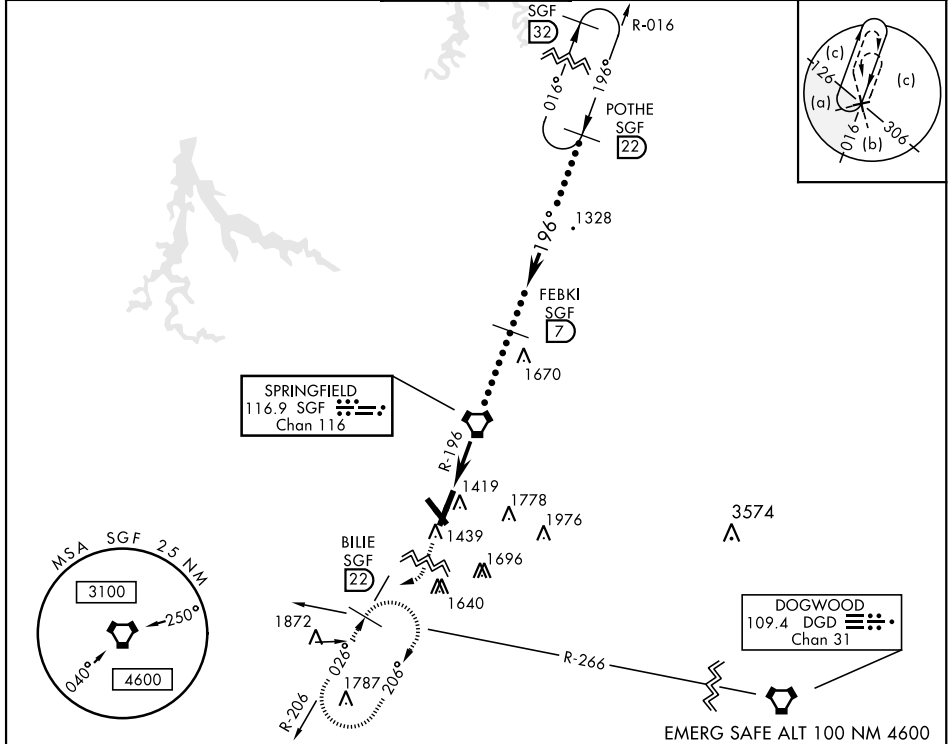

VORTAC SGF 116.9 Chan 116	APCH CRS 196°	Rwy Idg 7003 TDZE 1262 Arprt Elev 1268	JAL-604 [USAF]	SPRINGFIELD-BRANSON NATIONAL (KSGF)
---------------------------------	------------------	---	----------------	-------------------------------------

When local altimeter setting not received, use Monett altimeter setting.

MALS (A4) MISSED APPROACH: Climb to 3000 then right turn via SGF VORTAC R-206 to BILIE INT/SGF 22 DME and hold.

ATIS 135.125	SPRINGFIELD APP CON 121.1 290.5	SPRINGFIELD TOWER 119.9 257.8	GND CON 121.9 251.15	CLNC DEL 123.675
-----------------	------------------------------------	----------------------------------	-------------------------	---------------------

CATEGORY	MONETT ALTIMETER SETTING MINIMUMS		
	C	D	E
S-20	1760-1¼ 498 (500-1¼)	1760-1½ 498 (500-1½)	1760-1¾ 498 (500-1¾)
CIRCLING	1820-1½ 552 (600-1½)	1820-2 552 (600-2)	1920-2¼ 652 (700-2¼)
S-20	1860-1½ 598 (600-1½)	1860-1¾ 598 (600-1¾)	1860-2 598 (600-2)
CIRCLING	1920-1¾ 652 (700-1¾)	1920-2¾ 652 (700-2¾)	2020-2¾ 752 (800-2¾)

NC-3, 15 JUL 2021 to 12 AUG 2021

NC-3, 15 JUL 2021 to 12 AUG 2021