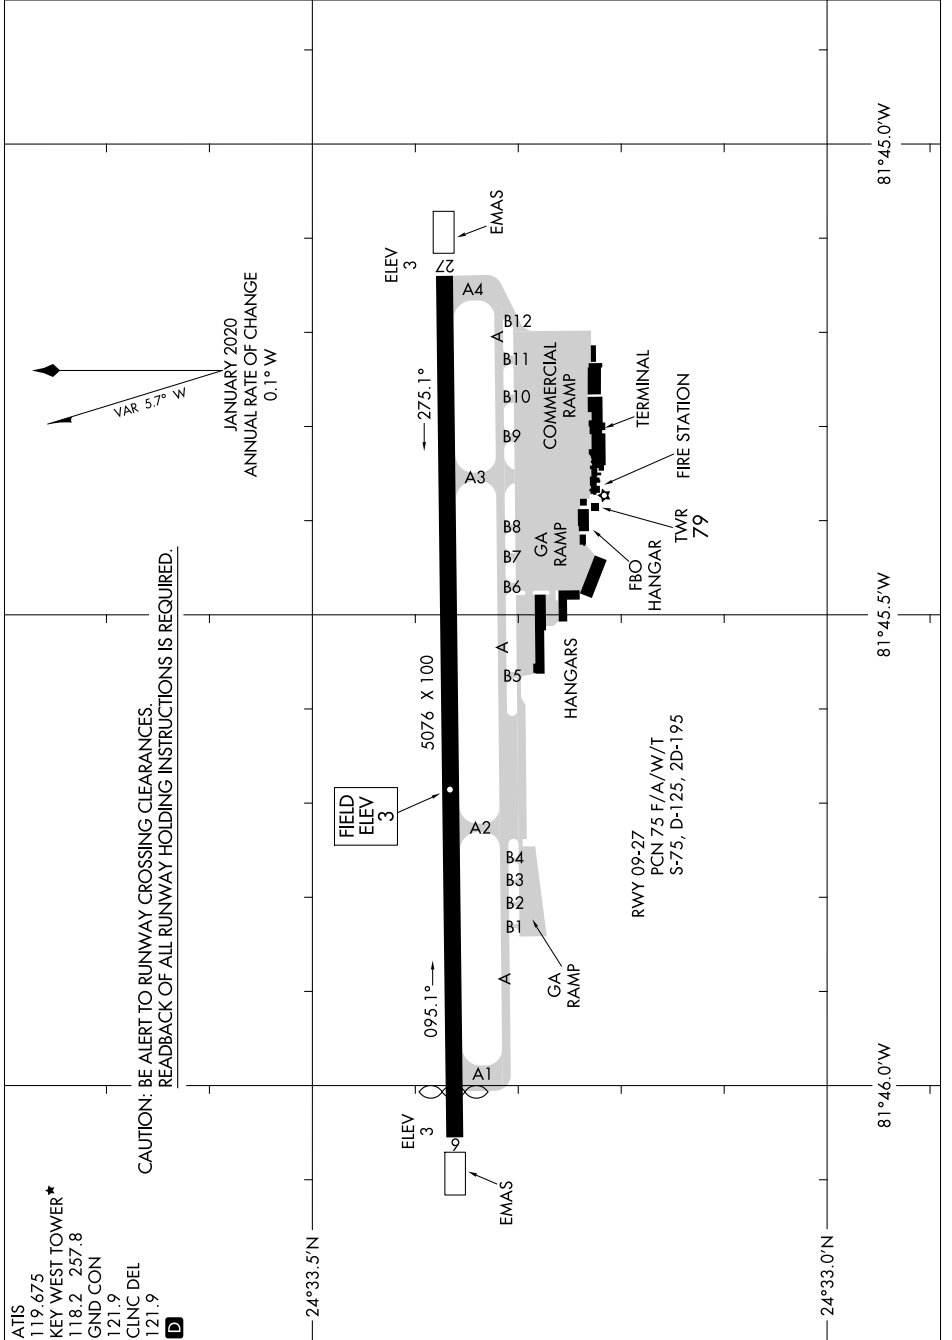

AIRPORT DIAGRAM

AL-606 (FAA)

KEY WEST INTL (EYW)
KEY WEST, FLORIDA

SE-3, 15 JUL 2021 to 12 AUG 2021

SE-3, 15 JUL 2021 to 12 AUG 2021

ATIS 119.675
 KEY WEST TOWER* 118.2 257.8
 GND CON 121.9
 CLNC DEL 121.9
D