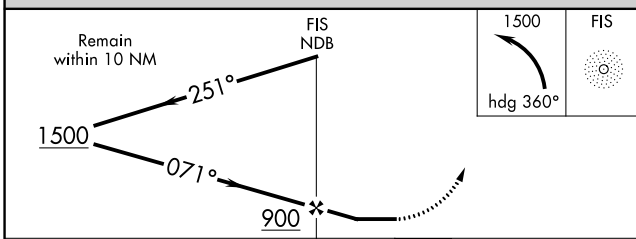

NDB FIS 332	APP CRS 071°	Rwy ldg TDZE Apt Elev	N/A N/A 3

NDB-A
KEY WEST INTL (EYW)

ASR	MISSED APPROACH: Climbing left turn to 1500 via heading 360°, then left turn direct FIS NDB and hold.				

ATIS 119.675	NAVY KEY WEST APP CON * 124.025 313.7	KEY WEST TOWER * 118.2 (CTAF) 0 257.8	GND CON 121.9	CLNC DEL 121.9	UNICOM 122.95

CATEGORY	A	B	C	D	FAF to MAP 1.2 NM					
CIRCLING	500-1	497 (500-1)	620-1¾ 617 (700-1¾)	620-2 617 (700-2)	Knots	60	90	120	150	180
					Min:Sec	1:12	0:48	0:36	0:29	0:24

SE-3, 15 JUL 2021 to 12 AUG 2021

SE-3, 15 JUL 2021 to 12 AUG 2021