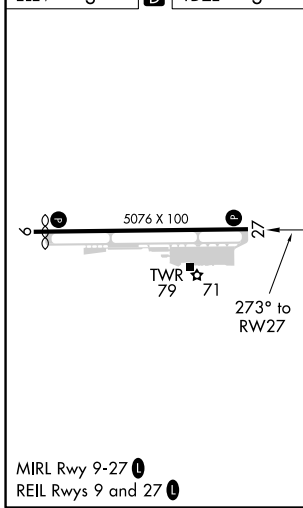

SE-3, 15 JUL 2021 to 12 AUG 2021

SE-3, 15 JUL 2021 to 12 AUG 2021