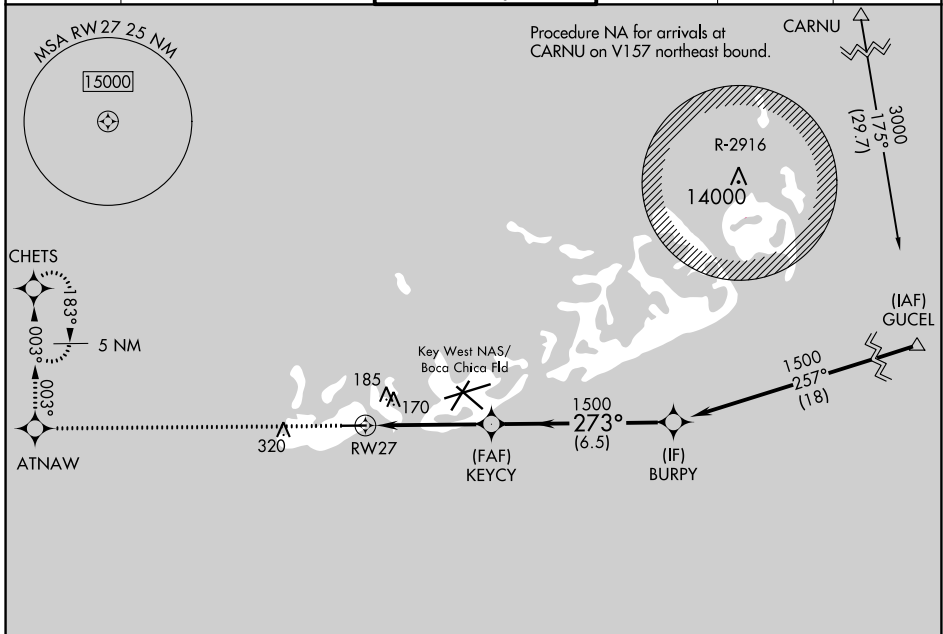

WAAS CH 82100 W27A	APP CRS 273°	Rwy Idg 4801 TDZE 3 Apt Elev 3
--	------------------------	---

RNAV (GPS) RWY 27

KEY WEST INTL (EYW)

RNP APCH-GPS.		When local altimeter setting not received, use Key West NAS/Boca Chica Fld altimeter setting. Rwy 27 helicopter visibility reduction below $\frac{3}{4}$ SM NA.		MISSED APPROACH: Climb to 2400 direct ATNAW and via 003° track to CHETS and hold.		
ATIS 119.675	NAVY KEY WEST APP CON * 124.025 313.7	KEY WEST TOWER * 118.2(CTAF) 0 257.8	GND CON 121.9	CLNC DEL 121.9	UNICOM 122.95	

ELEV 3	D	TDZE 3
--------	----------	--------

SE-3, 15 JUL 2021 to 12 AUG 2021

SE-3, 15 JUL 2021 to 12 AUG 2021