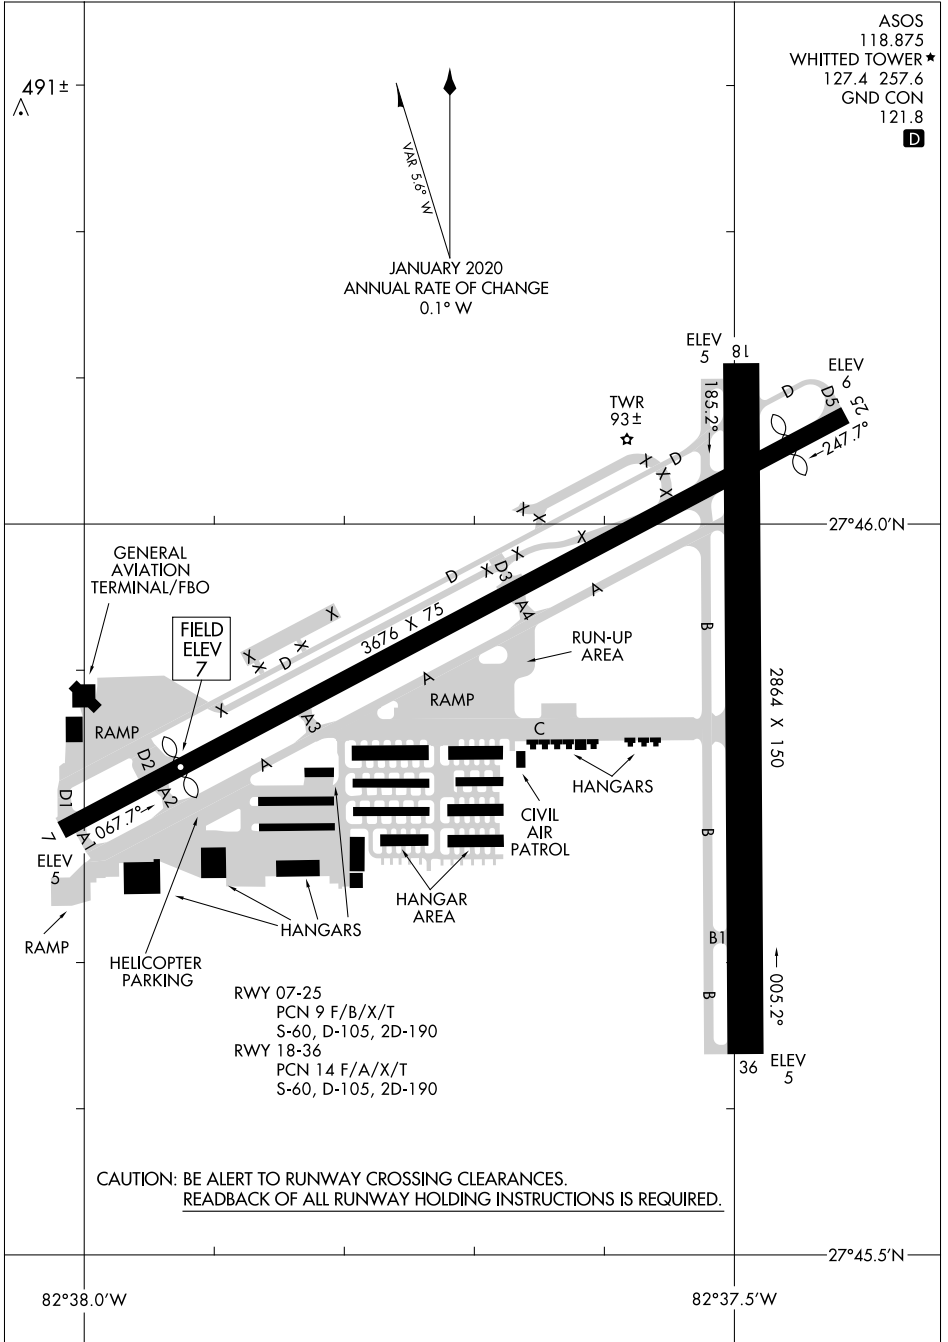

# AIRPORT DIAGRAM

AL-613 (FAA)

ALBERT WHITTED (SPG)  
ST PETERSBURG, FLORIDA

ASOS  
118.875  
WHITTED TOWER ★  
127.4 257.6  
GND CON  
121.8  
D

491±  
△

  
 JANUARY 2020  
 ANNUAL RATE OF CHANGE  
 0.1° W

SE-3, 15 JUL 2021 to 12 AUG 2021

SE-3, 15 JUL 2021 to 12 AUG 2021

CAUTION: BE ALERT TO RUNWAY CROSSING CLEARANCES.  
READBACK OF ALL RUNWAY HOLDING INSTRUCTIONS IS REQUIRED.