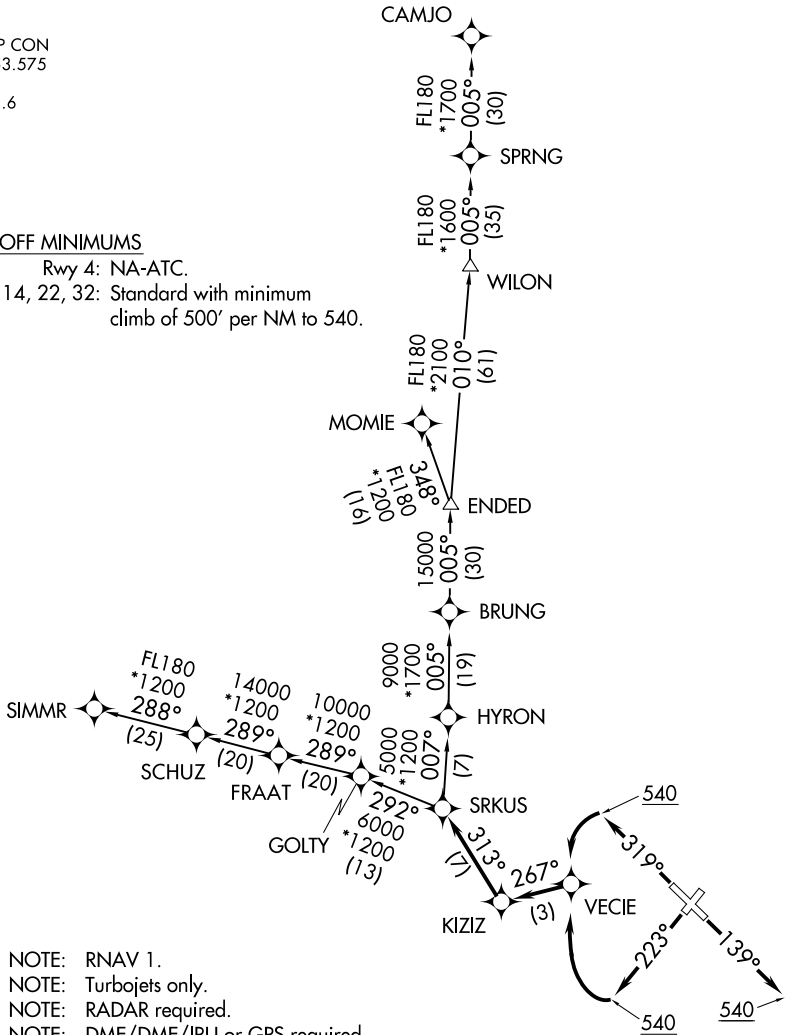

SRKUS FOUR DEPARTURE (RNAV)

ATIS
124.375
SARASOTA TOWER ★
120.1 (CTAF) 256.8
CLNC DEL
118.25
TAMPA DEP CON
119.65 353.575
GND CON
121.9 273.6

TAKEOFF MINIMUMS

Rwy 4: NA-ATC.

Rwys 14, 22, 32: Standard with minimum
climb of 500' per NM to 540.

- NOTE: RNAV 1.
- NOTE: Turbojets only.
- NOTE: RADAR required.
- NOTE: DME/DME/IRU or GPS required.

NOTE: Chart not to scale.

(NARRATIVE ON FOLLOWING PAGE)

SE-3, 15 JUL 2021 to 12 AUG 2021

SE-3, 15 JUL 2021 to 12 AUG 2021