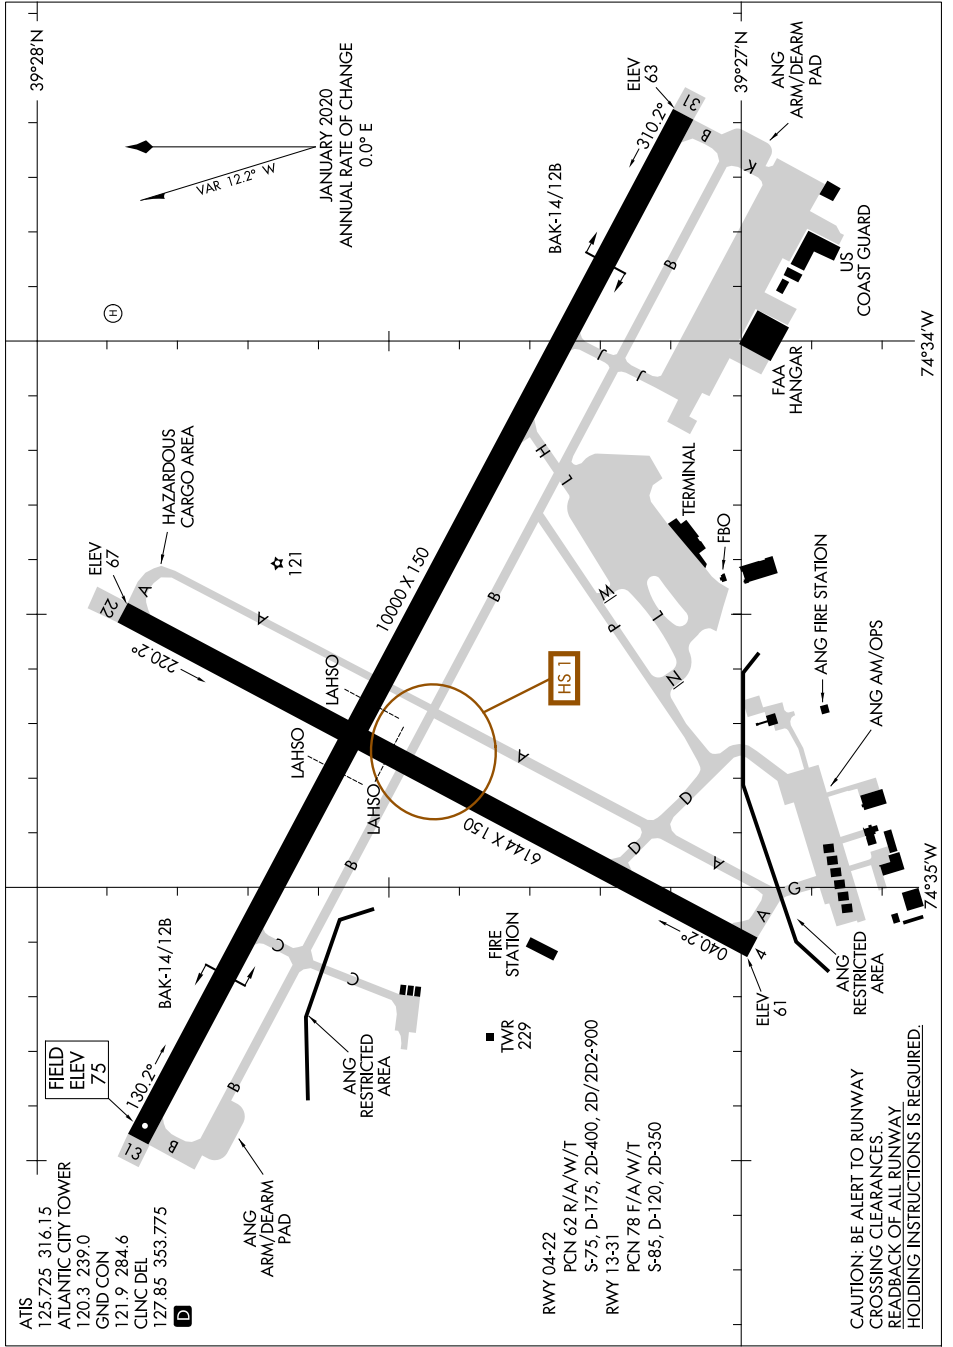

AIRPORT DIAGRAM

AL-669 (FAA)

ATLANTIC CITY INTL (ACY)
ATLANTIC CITY, NEW JERSEY

NE-2, 15 JUL 2021 to 12 AUG 2021

NE-2, 15 JUL 2021 to 12 AUG 2021

AIRPORT DIAGRAM

ATLANTIC CITY, NEW JERSEY
ATLANTIC CITY INTL (ACY)