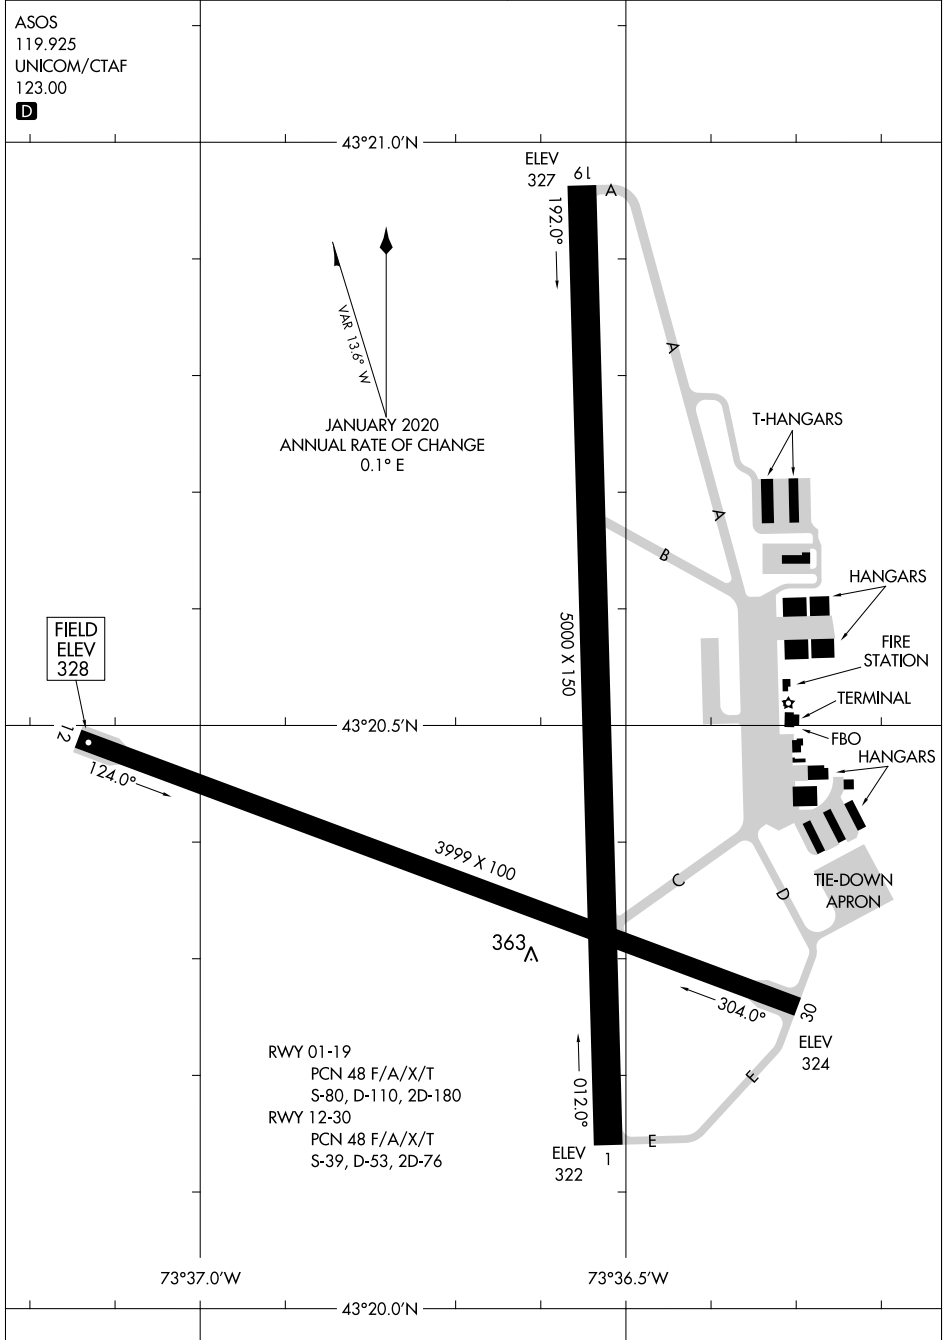

21112  
**AIRPORT DIAGRAM**

AL-673 (FAA)

**FLOYD BENNETT MEML (GF'L)**  
GLENS FALLS, NEW YORK

ASOS  
119.925  
UNICOM/CTAF  
123.00  
**D**

NE-2, 15 JUL 2021 to 12 AUG 2021

NE-2, 15 JUL 2021 to 12 AUG 2021

**AIRPORT DIAGRAM**  
21112

GLENS FALLS, NEW YORK  
**FLOYD BENNETT MEML (GF'L)**