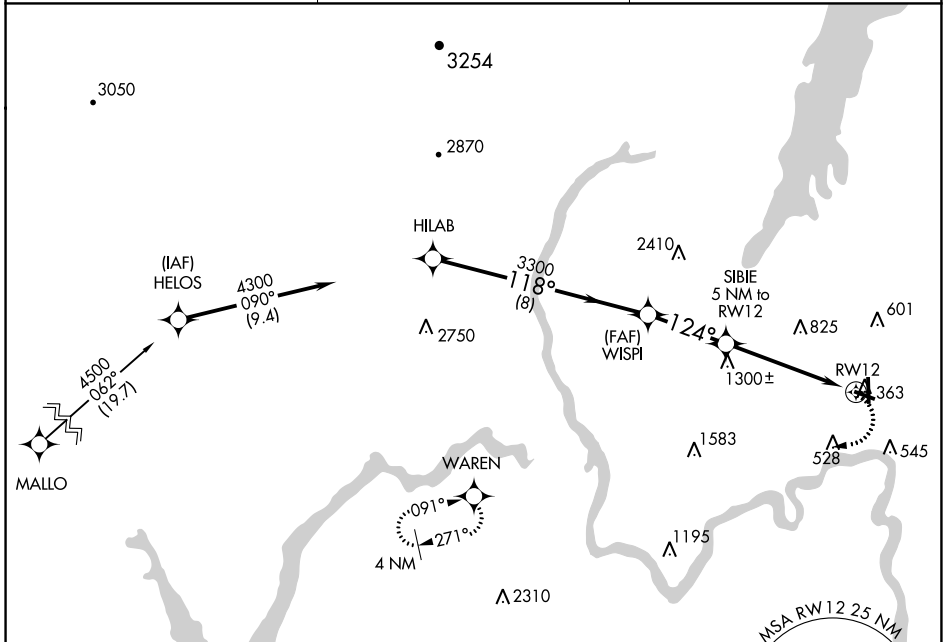

APP CRS	Rwy Idg	3999
124°	TDZE	328
	Apt Elev	328

RNAV (GPS) RWY 12

FLOYD BENNETT MEML (GFL)

NA -19°C	DME/DME RNP-0.3 NA. Helicopter visibility reduction below 1 SM NA. Night landing: Rwy 12, 30 NA.	MISSED APPROACH: Climbing right turn to 4000 direct to WARREN WP and hold.
-------------	--	--

ASOS 119.925	ALBANY APP CON 132.825 307.2	UNICOM 123.0 (CTAF)
------------------------	--	-------------------------------

ELEV 328		TDZE 328
----------	--	----------

HIRL Rwy 1-19
MIRL Rwy 12-30

CATEGORY	A	B	C	D
LNAV MDA	1560-1¼ 1232 (1300-1¼)	1560-1½ 1232 (1300-1½)	1560-3	1232 (1300-3)
CIRCLING	1560-1¼ 1232 (1300-1¼)	1560-1½ 1232 (1300-1½)	1560-3	1232 (1300-3)

NE-2, 15 JUL 2021 to 12 AUG 2021

NE-2, 15 JUL 2021 to 12 AUG 2021