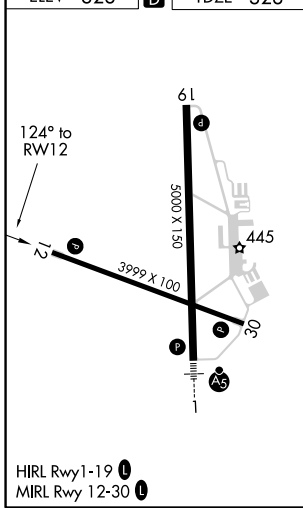

APP CRS	Rwy Idg	3999
124°	TDZE	328
	Apt Elev	328

RNAV (GPS) RWY 12

FLOYD BENNETT MEML (GFL)

NA -19°C	DME/DME RNP-0.3 NA. Helicopter visibility reduction below 1 SM NA. Night landing: Rwy 12, 30 NA.	MISSED APPROACH: Climbing right turn to 4000 direct to WARREN WP and hold.
-------------	--	--

ASOS 119.925	ALBANY APP CON 132.825 307.2	UNICOM 123.0 (CTAF)
------------------------	--	-------------------------------

ELEV 328		TDZE 328
----------	--	----------

HIRL Rwy 1-19
MIRL Rwy 12-30

CATEGORY	A	B	C	D
LNAV MDA	1560-1¼ 1232 (1300-1¼)	1560-1½ 1232 (1300-1½)	1560-3	1232 (1300-3)
CIRCLING	1560-1¼ 1232 (1300-1¼)	1560-1½ 1232 (1300-1½)	1560-3	1232 (1300-3)