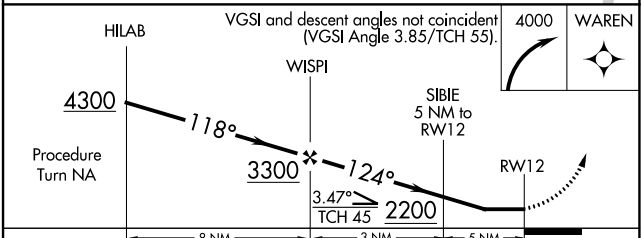

APP CRS	Rwy Idg	3999
124°	TDZE	328
	Apt Elev	328

RNAV (GPS) RWY 12

FLOYD BENNETT MEML (GFL)

NA -19°C	DME/DME RNP-0.3 NA. Helicopter visibility reduction below 1 SM NA. Night landing: Rwy 12, 30 NA.	MISSED APPROACH: Climbing right turn to 4000 direct to WARREN WP and hold.
-------------	--	--

ASOS 119.925	ALBANY APP CON 132.825 307.2	UNICOM 123.0 (CTAF)
------------------------	--	-------------------------------

ELEV 328		TDZE 328
----------	--	----------

HIRL Rwy 1-19
MIRL Rwy 12-30

CATEGORY	A	B	C	D
LNAV MDA	1560-1¼ 1232 (1300-1¼)	1560-1½ 1232 (1300-1½)	1560-3	1232 (1300-3)
CIRCLING	1560-1¼ 1232 (1300-1¼)	1560-1½ 1232 (1300-1½)	1560-3	1232 (1300-3)