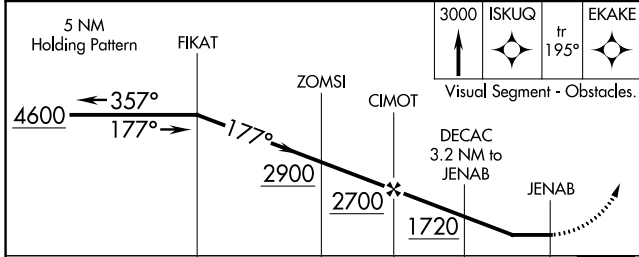

APP CRS	Rwy Idg	5000
177°	TDZE	327
	Apt Elev	328

RNAV (GPS) RWY 19

FLOYD BENNETT MEML (GFL)

RNP APCH.

⚠ Circling NA for Cat D NW of Rwy 12 and 19. Rwy 19 helicopter visibility reduction below ¾ SM NA. Circling Rwy 12, 30 NA at night.
⚠ -19°C

MISSED APPROACH: Climb to 3000 direct ISKUQ and on track 195° to EKAKE and hold.

ASOS 119.925	ALBANY APP CON 132.825 307.2	UNICOM 123.0 (CTAF) 0
------------------------	--	---------------------------------