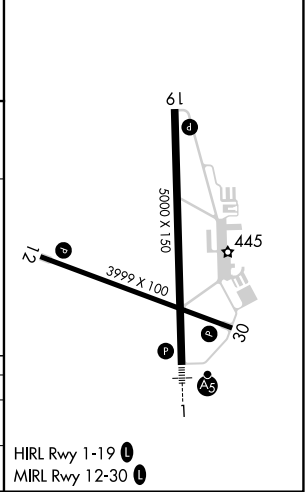

APP CRS	Rwy Idg	5000
177°	TDZE	327
	Apt Elev	328

RNAV (GPS) RWY 19

FLOYD BENNETT MEML (GFL)

RNP APCH.

⚠ Circling NA for Cat D NW of Rwy 12 and 19. Rwy 19 helicopter visibility reduction below ¾ SM NA. Circling Rwy 12, 30 NA at night.
⚠ -19°C

MISSED APPROACH: Climb to 3000 direct ISKUQ and on track 195° to EKAKE and hold.

ASOS 119.925	ALBANY APP CON 132.825 307.2	UNICOM 123.0 (CTAF) 0
------------------------	--	---------------------------------

ELEV 328	D	TDZE 327
----------	----------	----------

CATEGORY	A	B	C	D
LNVA MDA	880-1	553 (600-1)	880-1½ 553 (600-1½)	880-1¾ 553 (600-1¾)
C CIRCLING	880-1	552 (600-1)	940-1¾ 612 (700-1¾)	1420-3 1092 (1100-3)