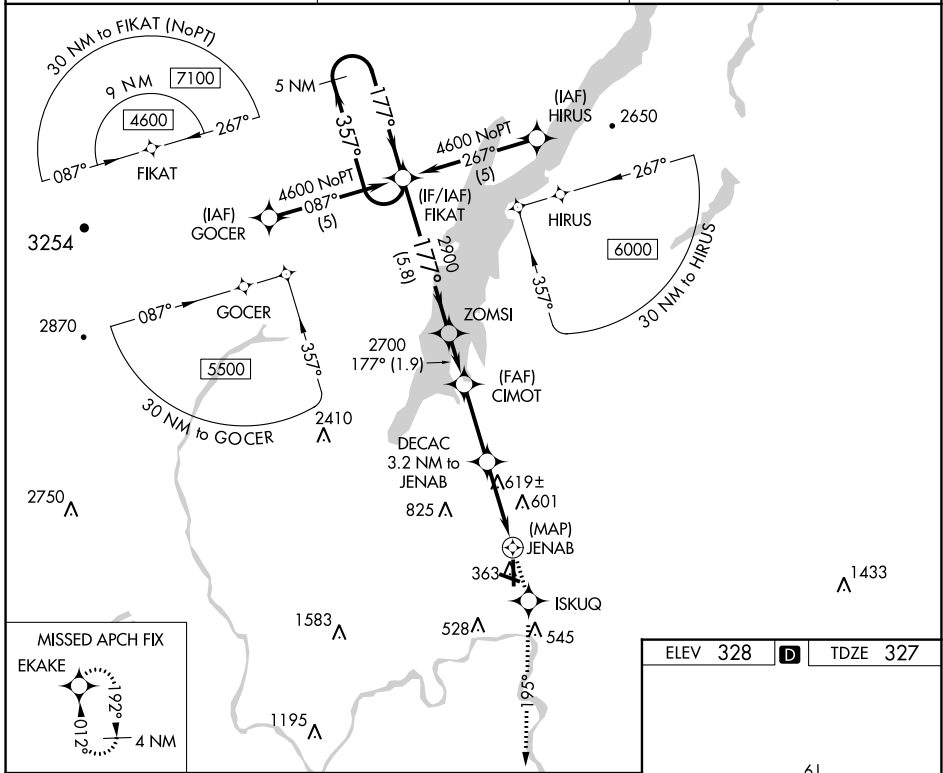

APP CRS	Rwy Idg	5000
177°	TDZE	327
	Apt Elev	328

RNAV (GPS) RWY 19

FLOYD BENNETT MEML (GFL)

RNP APCH.

⚠ Circling NA for Cat D NW of Rwy 12 and 19. Rwy 19 helicopter visibility reduction below ¾ SM NA. Circling Rwy 12, 30 NA at night.
⚠ -19°C

MISSED APPROACH: Climb to 3000 direct ISKUQ and on track 195° to EKAKE and hold.

ASOS 119.925	ALBANY APP CON 132.825 307.2	UNICOM 123.0 (CTAF) 0
------------------------	--	---------------------------------

ELEV 328	D	TDZE 327
----------	----------	----------

CATEGORY	A	B	C	D
LNVA MDA	880-1	553 (600-1)	880-1½ 553 (600-1½)	880-1¾ 553 (600-1¾)
C CIRCLING	880-1	552 (600-1)	940-1¾ 612 (700-1¾)	1420-3 1092 (1100-3)

NE-2, 15 JUL 2021 to 12 AUG 2021

NE-2, 15 JUL 2021 to 12 AUG 2021