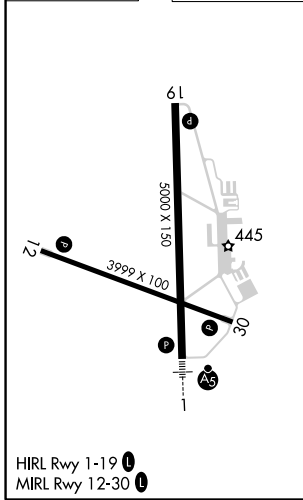

APP CRS	Rwy Idg	3999
305°	TDZE	325
	Apt Elev	328

RNAV (GPS) RWY 30

FLOYD BENNETT MEML (GFL)

RNP APCH.

- Circling Rwy 12 NA at night.
- Rwy 30 helicopter visibility reduction below 3/4 SM NA.
- 19°C

MISSED APPROACH: Climbing left turn to 4000 direct WAREN and hold.

ASOS 119.925	ALBANY APP CON 132.825 307.2	UNICOM 123.0 (CTAF) 0
------------------------	--	---------------------------------

ELEV 328	D	TDZE 325
----------	----------	----------

CATEGORY	A	B	C	D
LNAV MDA	1020-1	695 (700-1)	1020-2 695 (700-2)	1020-2 1/4 695 (700-2 1/4)
C CIRCLING	1020-1	692 (700-1)	1020-2 692 (700-2)	1960-3 1632 (1700-3)