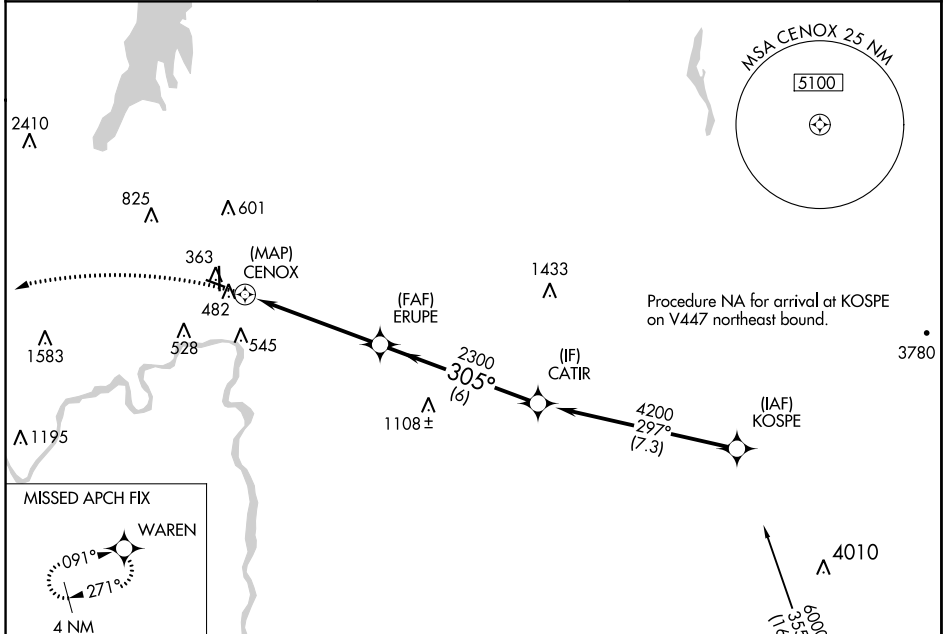

APP CRS	Rwy Idg	3999
305°	TDZE	325
	Apt Elev	328

RNAV (GPS) RWY 30

FLOYD BENNETT MEML (GFL)

RNP APCH.

- Circling Rwy 12 NA at night.
- Rwy 30 helicopter visibility reduction below 3/4 SM NA.
- 19°C

MISSED APPROACH: Climbing left turn to 4000 direct WAREN and hold.

ASOS 119.925	ALBANY APP CON 132.825 307.2	UNICOM 123.0 (CTAF) 0
------------------------	--	---------------------------------

ELEV 328	D	TDZE 325
----------	----------	----------

CATEGORY	A	B	C	D
LNAV MDA	1020-1	695 (700-1)	1020-2 695 (700-2)	1020-2 1/4 695 (700-2 1/4)
C CIRCLING	1020-1	692 (700-1)	1020-2 692 (700-2)	1960-3 1632 (1700-3)

NE-2, 15 JUL 2021 to 12 AUG 2021

NE-2, 15 JUL 2021 to 12 AUG 2021