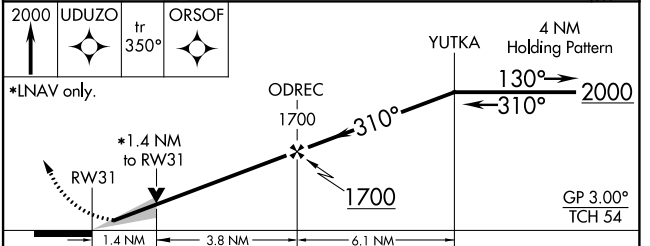

CATEGORY	A	B	C	D
LPV DA		218-1/2	210 (300-1/2)	
LNAV/VNAV DA		292-1/2	284 (300-1/2)	
LNAV MDA	520-1/2	512 (600-1/2)	520-1	512 (600-1)
C CIRCLING	520-1 510 (600-1)	580-1 570 (600-1)	660-1 3/4 650 (700-1 3/4)	780-2 1/2 770 (800-2 1/2)

SE-3, 15 JUL 2021 to 12 AUG 2021

SE-3, 15 JUL 2021 to 12 AUG 2021