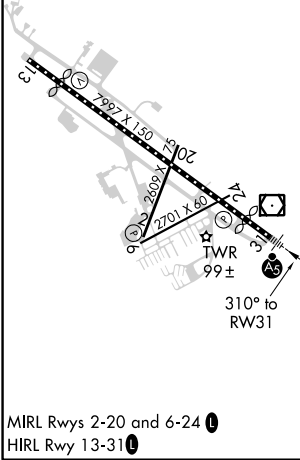

MALSR

MISSED APPROACH: Climb to 2000 direct UDUZO and on track 350° to ORSOFF and hold.

ATIS 119.625	JACKSONVILLE APP CON 120.75	ST AUGUSTINE TOWER ★ 127.625 (CTAF) 269.475	GND CON 121.175 251.125	UNICOM 122.95
------------------------	---------------------------------------	-------------------------------------------------------	-----------------------------------	-------------------------

ELEV 10	D	TDZE 8
---------	----------	--------

CATEGORY	A	B	C	D
LPV DA		218-1/2	210 (300-1/2)	
LNAV/VNAV DA		292-1/2	284 (300-1/2)	
LNAV MDA	520-1/2	512 (600-1/2)	520-1	512 (600-1)
C CIRCLING	520-1 510 (600-1)	580-1 570 (600-1)	660-1 3/4 650 (700-1 3/4)	780-2 1/2 770 (800-2 1/2)