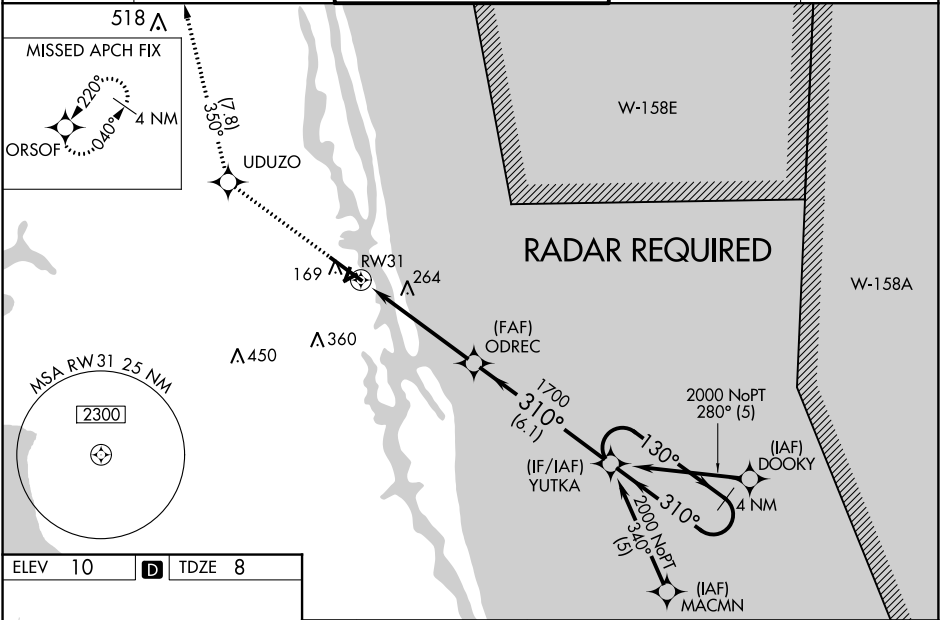

NORtheast FLORIDA RGNL (SGJ)

For uncompensated Baro-VNAV systems, LNAV/VNAV NA below -18°C (0°F) or above 54°C (130°F). DME/DME RNP-0.3 NA.

⚠ Circling Rwy 2, 6, 20, 24 NA at night. For inop ALS, increase LNAV/VNAV all Cats visibility to 7/5 SM and LNAV Cat C/D visibility to 1 3/8 SM.

MALSR

MISSED APPROACH: Climb to 2000 direct UDUZO and on track 350° to ORSOFF and hold.

ATIS 119.625	JACKSONVILLE APP CON 120.75	ST AUGUSTINE TOWER ★ 127.625 (CTAF) 269.475	GND CON 121.175 251.125	UNICOM 122.95
------------------------	---------------------------------------	-------------------------------------------------------	-----------------------------------	-------------------------

SE-3, 15 JUL 2021 to 12 AUG 2021

SE-3, 15 JUL 2021 to 12 AUG 2021