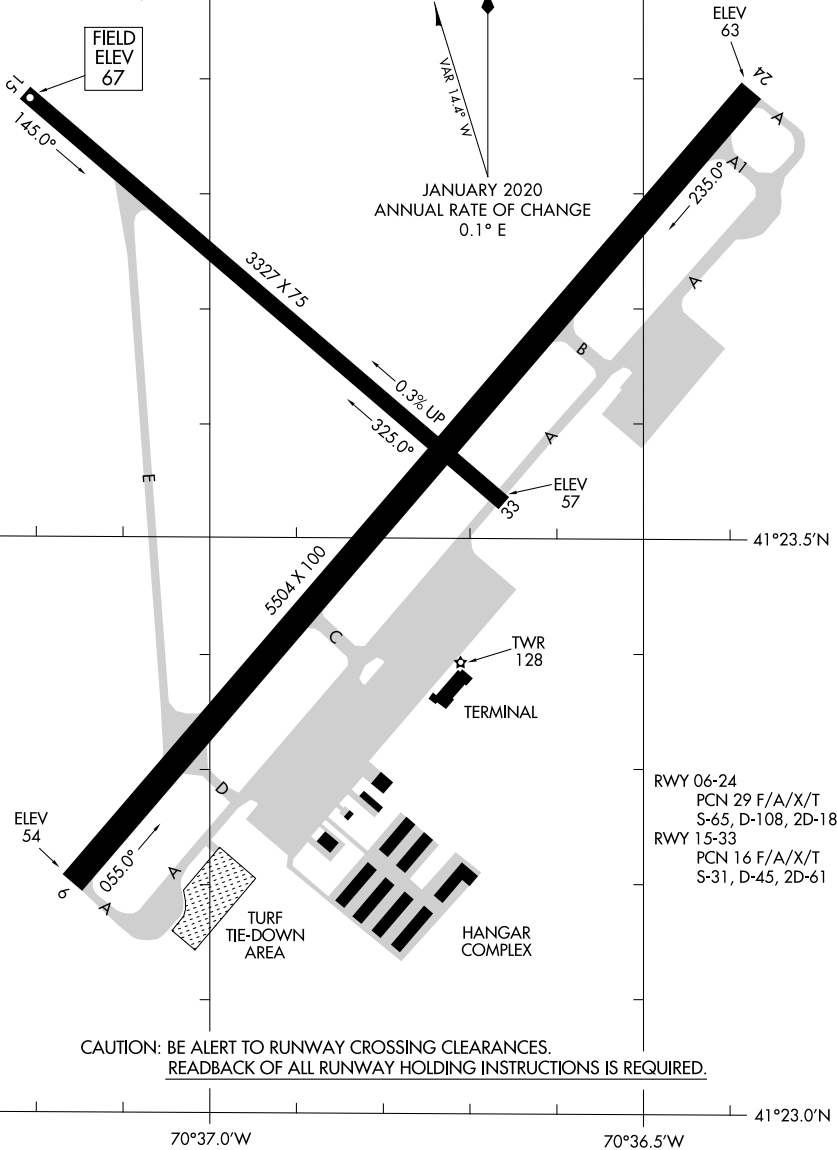

# AIRPORT DIAGRAM

AL-694 (FAA)

MARTHA'S VINEYARD (MVY)  
VINEYARD HAVEN, MASSACHUSETTS

ATIS  
126.25  
VINEYARD TOWER \*  
121.4  
GND CON  
124.35  
CLNC DEL  
124.35  
119.7 (When Tower Closed)

**D**

NE-1, 15 JUL 2021 to 12 AUG 2021

NE-1, 15 JUL 2021 to 12 AUG 2021

# AIRPORT DIAGRAM

VINEYARD HAVEN, MASSACHUSETTS  
MARTHA'S VINEYARD (MVY)