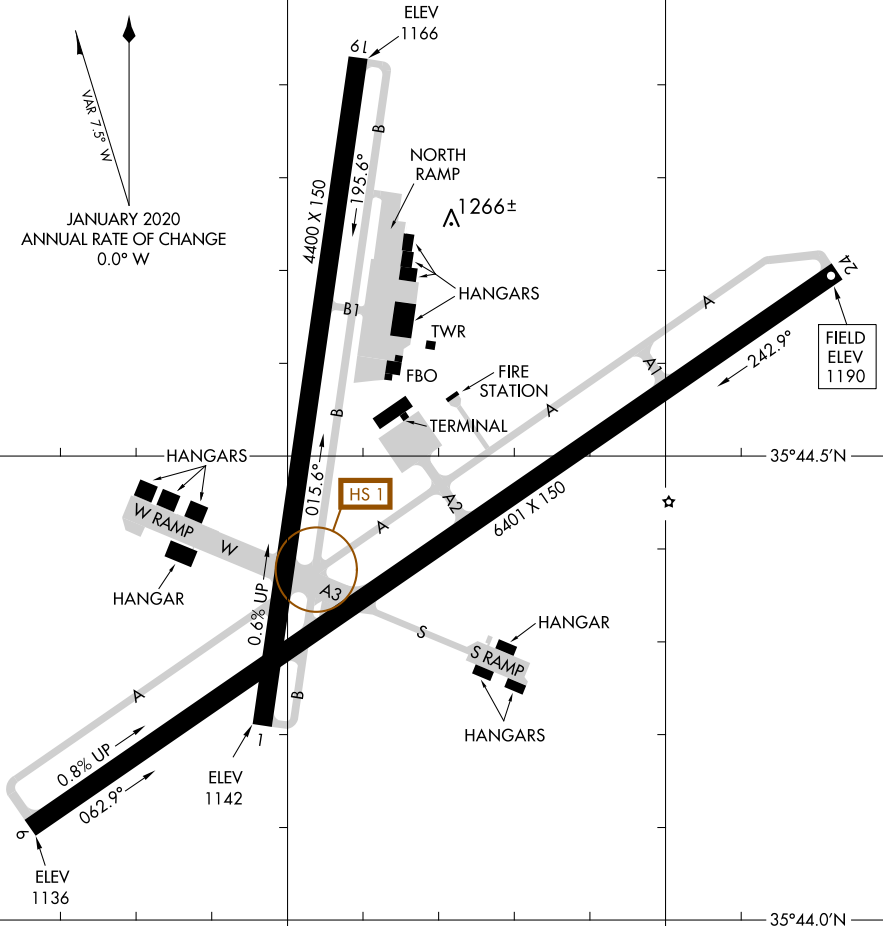

# AIRPORT DIAGRAM

AL-706 (FAA)

HICKORY RGNL (HKY)  
HICKORY, NORTH CAROLINA

ASOS  
118.325  
HICKORY TOWER ★  
128.15  
GND CON  
121.7  
CLNC DEL  
121.7

81°23.5'W

81°23.0'W

35°45.0'N

VAR 7.5° W  
JANUARY 2020  
ANNUAL RATE OF CHANGE  
0.0° W

SE-2, 15 JUL 2021 to 12 AUG 2021

SE-2, 15 JUL 2021 to 12 AUG 2021

RWY 01-19  
PCN 30 F/C/X/T  
S-78, D-104  
RWY 06-24  
PCN 56 F/C/W/T  
S-120, D-198, 2D-321, 2D/2D2-766

CAUTION: BE ALERT TO RUNWAY CROSSING CLEARANCES.  
READBACK OF ALL RUNWAY HOLDING INSTRUCTIONS  
IS REQUIRED.

# AIRPORT DIAGRAM

HICKORY, NORTH CAROLINA  
HICKORY RGNL (HKY)