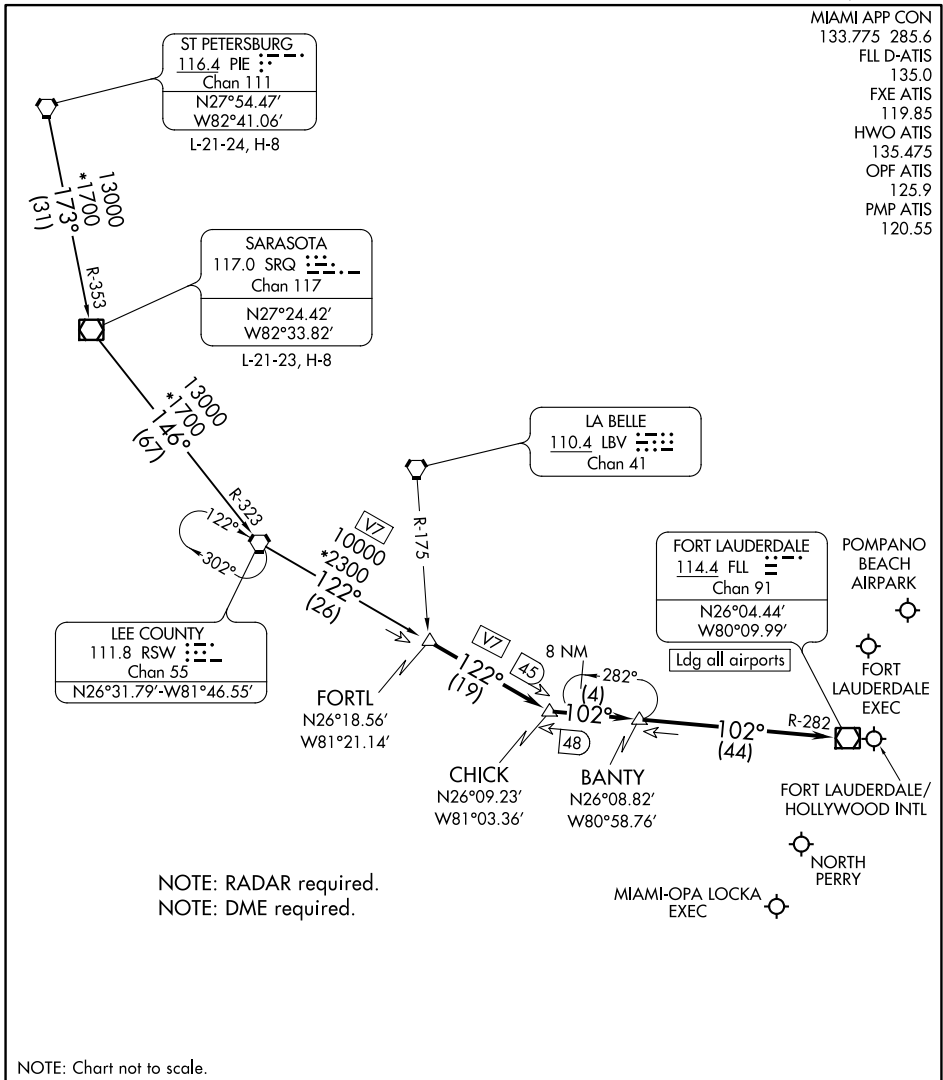

FORTL EIGHT ARRIVAL

FORT LAUDERDALE, FLORIDA

SE-3, 15 JUL 2021 to 12 AUG 2021

SE-3, 15 JUL 2021 to 12 AUG 2021

ARRIVAL ROUTE DESCRIPTION

ST PETERSBURG TRANSITION (PIE.FORTL8): From over PIE VORTAC on PIE R-173 and SRQ R-353 to SRQ VOR/DME, then on SRQ R-146 and RSW R-323 to RSW VORTAC, then on RSW R-122 to FORTL. Thence. . .

SARASOTA TRANSITION (SRQ.FORTL8): From over SRQ VOR/DME on SRQ R-146 and RSW R-323 to RSW VORTAC, then on RSW R-122 to FORTL. Thence. . .

. . . landing all airports: From FORTL on RSW R-122 to CHICK, then on FORT LAUDERDALE VOR/DME (FLL) R-282 to FLL VOR/DME. Expect RADAR vectors to final approach course.

FORTL EIGHT ARRIVAL

FORT LAUDERDALE, FLORIDA