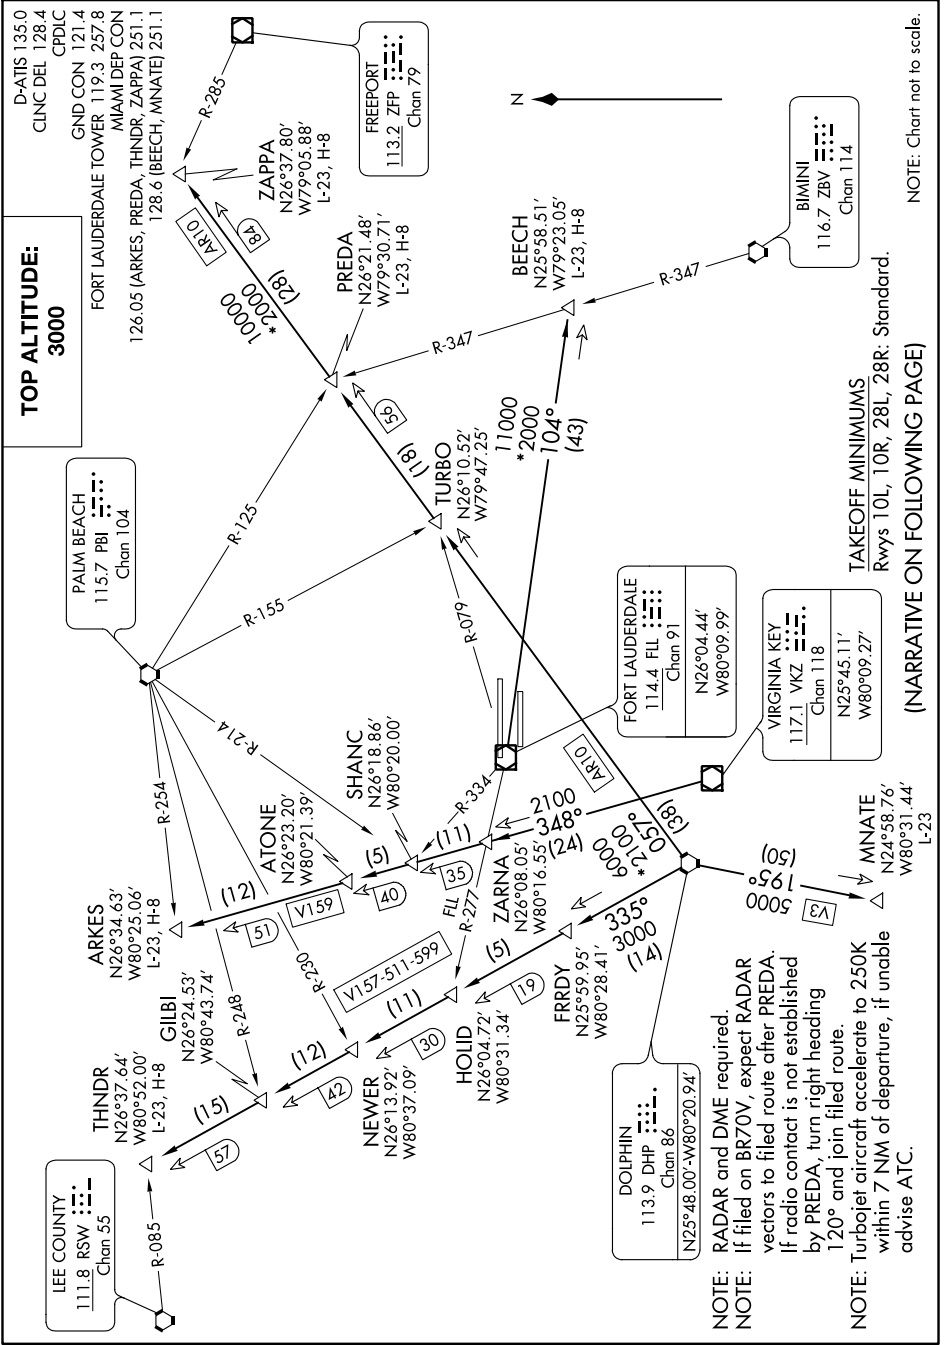

FORT LAUDERDALE SEVEN DEPARTURE

FORT LAUDERDALE, FLORIDA

SE-3, 15 JUL 2021 to 12 AUG 2021

NOTE: Chart not to scale.

SE-3, 15 JUL 2021 to 12 AUG 2021

FORT LAUDERDALE SEVEN DEPARTURE

FORT LAUDERDALE, FLORIDA