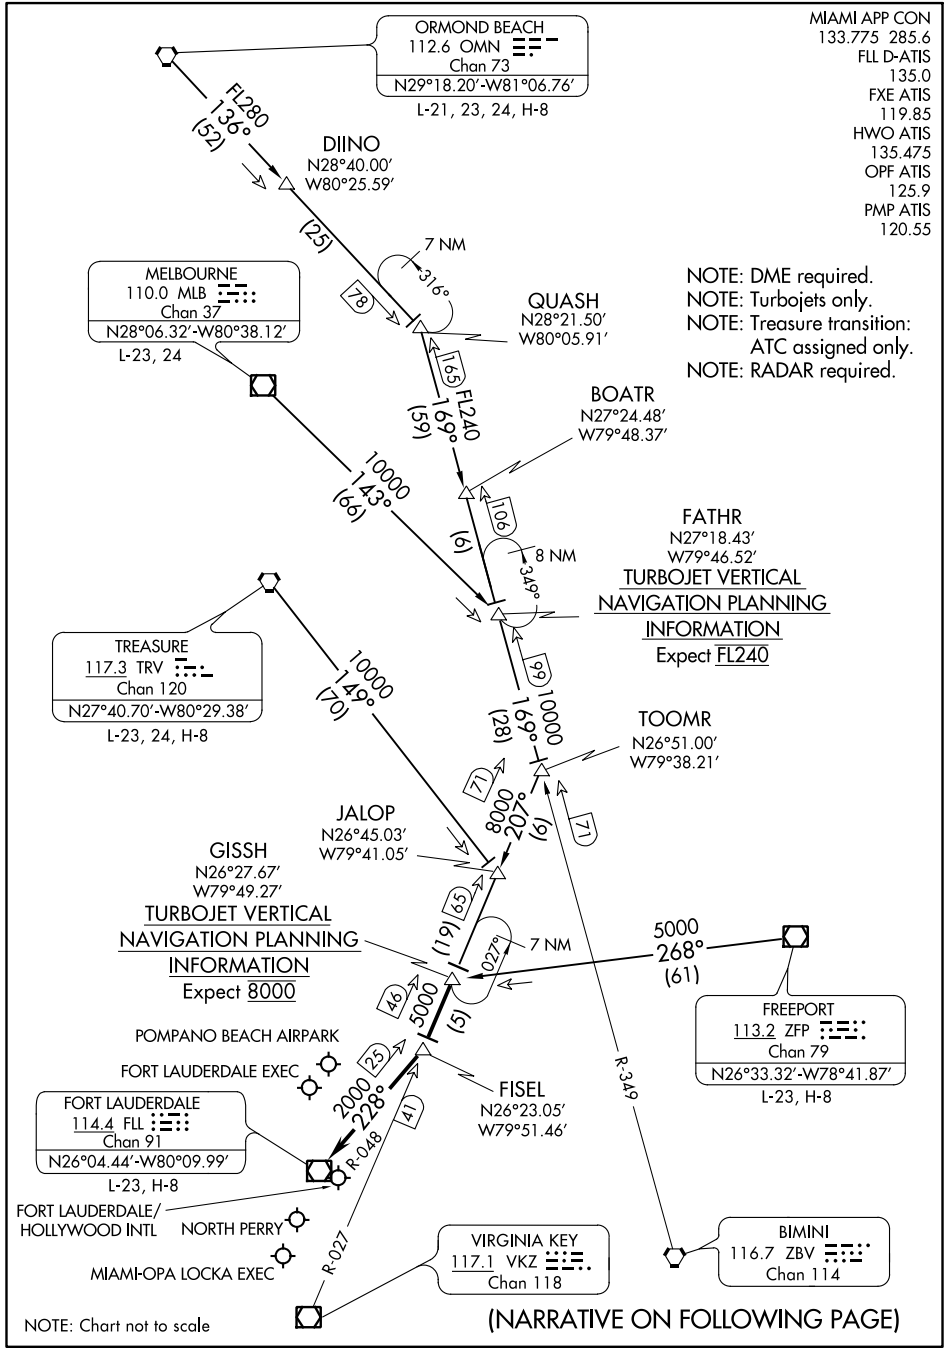

GISSH FIVE ARRIVAL

FORT LAUDERDALE, FLORIDA

MIAMI APP CON
133.775 285.6
FLL D-ATIS
135.0
FXE ATIS
119.85
HWO ATIS
135.475
OPF ATIS
125.9
PMP ATIS
120.55

NOTE: DME required.
NOTE: Turbojets only.
NOTE: Treasure transition:
ATC assigned only.
NOTE: RADAR required.

FATHR
N27°18.43'
W79°46.52'
**TURBOJET VERTICAL
NAVIGATION PLANNING
INFORMATION**
Expect FL240

GISSH
N26°27.67'
W79°49.27'
**TURBOJET VERTICAL
NAVIGATION PLANNING
INFORMATION**
Expect 8000

(NARRATIVE ON FOLLOWING PAGE)

SE-3, 15 JUL 2021 to 12 AUG 2021

SE-3, 15 JUL 2021 to 12 AUG 2021

GISSH FIVE ARRIVAL

FORT LAUDERDALE, FLORIDA