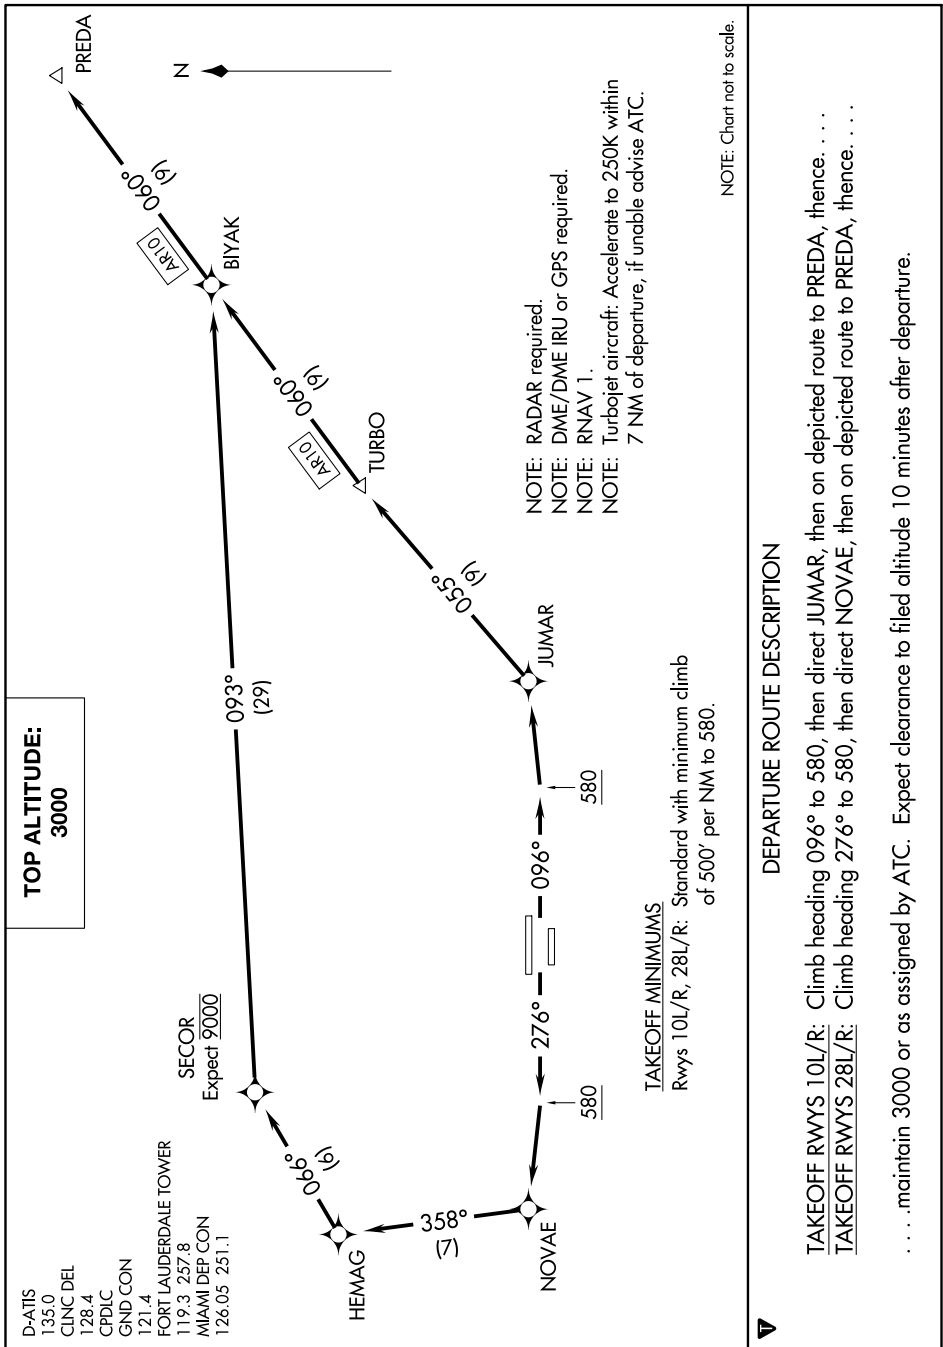

PREDA FOUR DEPARTURE (RNAV)

FORT LAUDERDALE/HOLLYWOOD INTL (FLL)
FORT LAUDERDALE, FLORIDA

SE-3, 15 JUL 2021 to 12 AUG 2021

PREDA FOUR DEPARTURE (RNAV)

FORT LAUDERDALE, FLORIDA
FORT LAUDERDALE/HOLLYWOOD INTL (FLL)

SE-3, 15 JUL 2021 to 12 AUG 2021