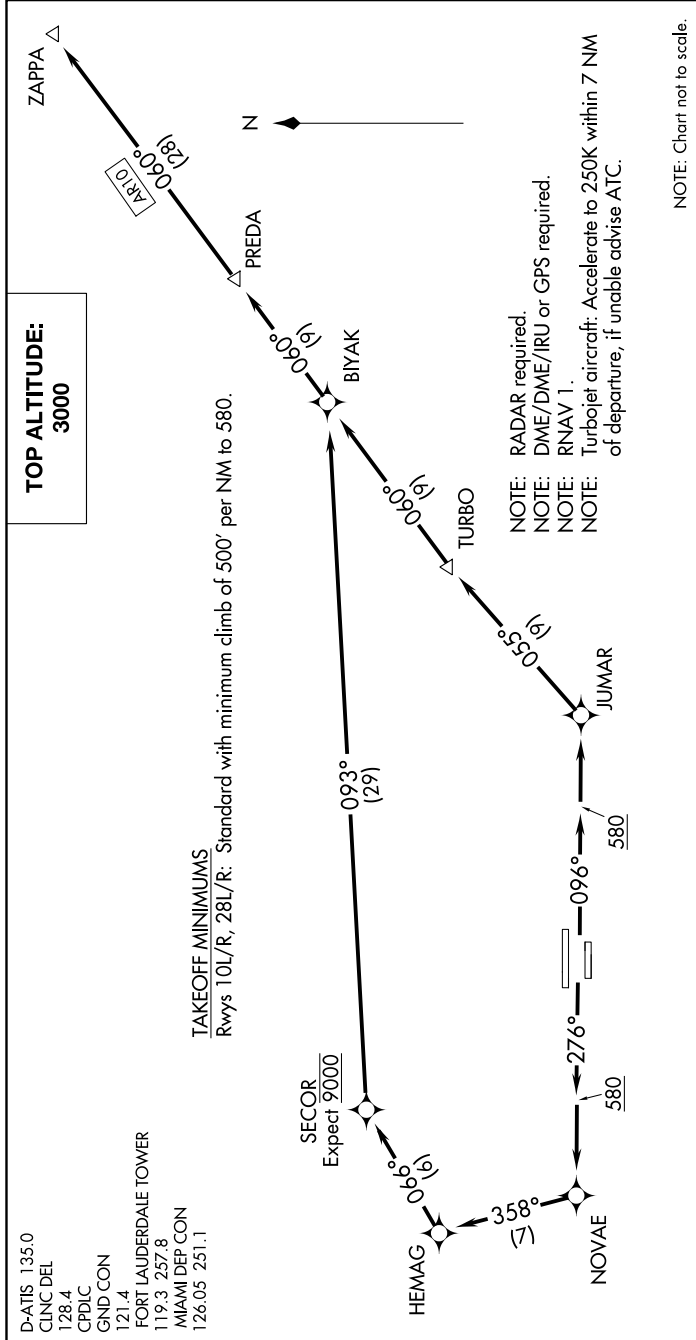

ZAPPA FOUR DEPARTURE (RNAV)

FORT LAUDERDALE, FLORIDA

SE-3, 15 JUL 2021 to 12 AUG 2021

DEPARTURE ROUTE DESCRIPTION

TAKEOFF RWYS 10L/R: Climb heading 096° to 580, then direct JUMAR, then on depicted route to ZAPPA, thence. . . .

TAKEOFF RWYS 28L/R: Climb heading 276° to 580, then direct NOVAE, then on depicted route to ZAPPA, thence. . . .

. . . maintain 3000 or as assigned by ATC. Expect clearance to filed altitude 10 minutes after departure.

ZAPPA FOUR DEPARTURE (RNAV)