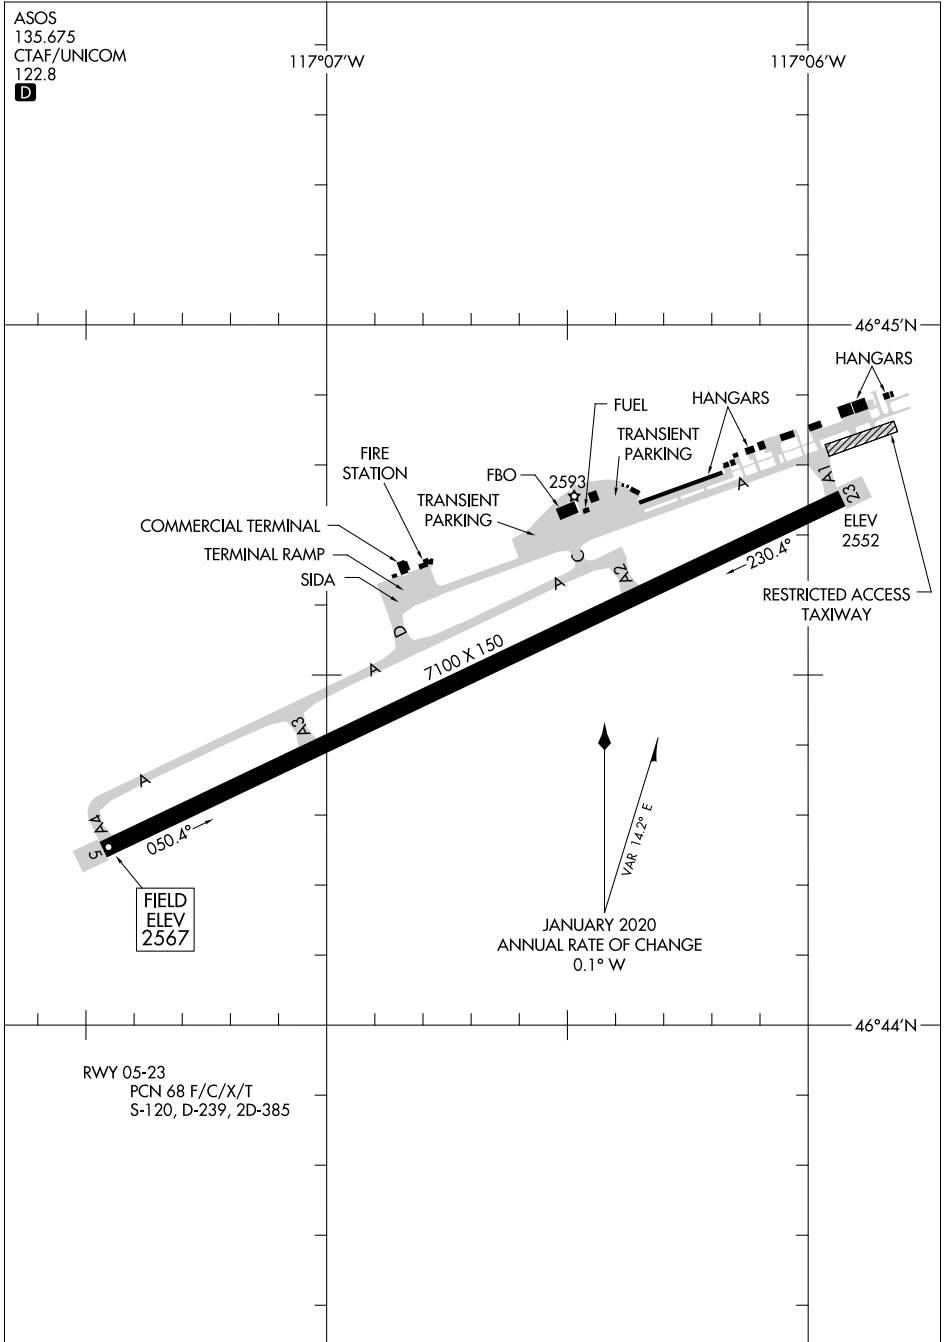

20366

AIRPORT DIAGRAM

AL-798 (FAA)

PULLMAN/MOSCOW RGNL (PUW)
PULLMAN/MOSCOW, WASHINGTON

ASOS
135.675
CTAF/UNICOM
122.8

D

117°07'W

117°06'W

NW-1, 15 JUL 2021 to 12 AUG 2021

NW-1, 15 JUL 2021 to 12 AUG 2021

AIRPORT DIAGRAM

20366

PULLMAN/MOSCOW, WASHINGTON
PULLMAN/MOSCOW RGNL (PUW)