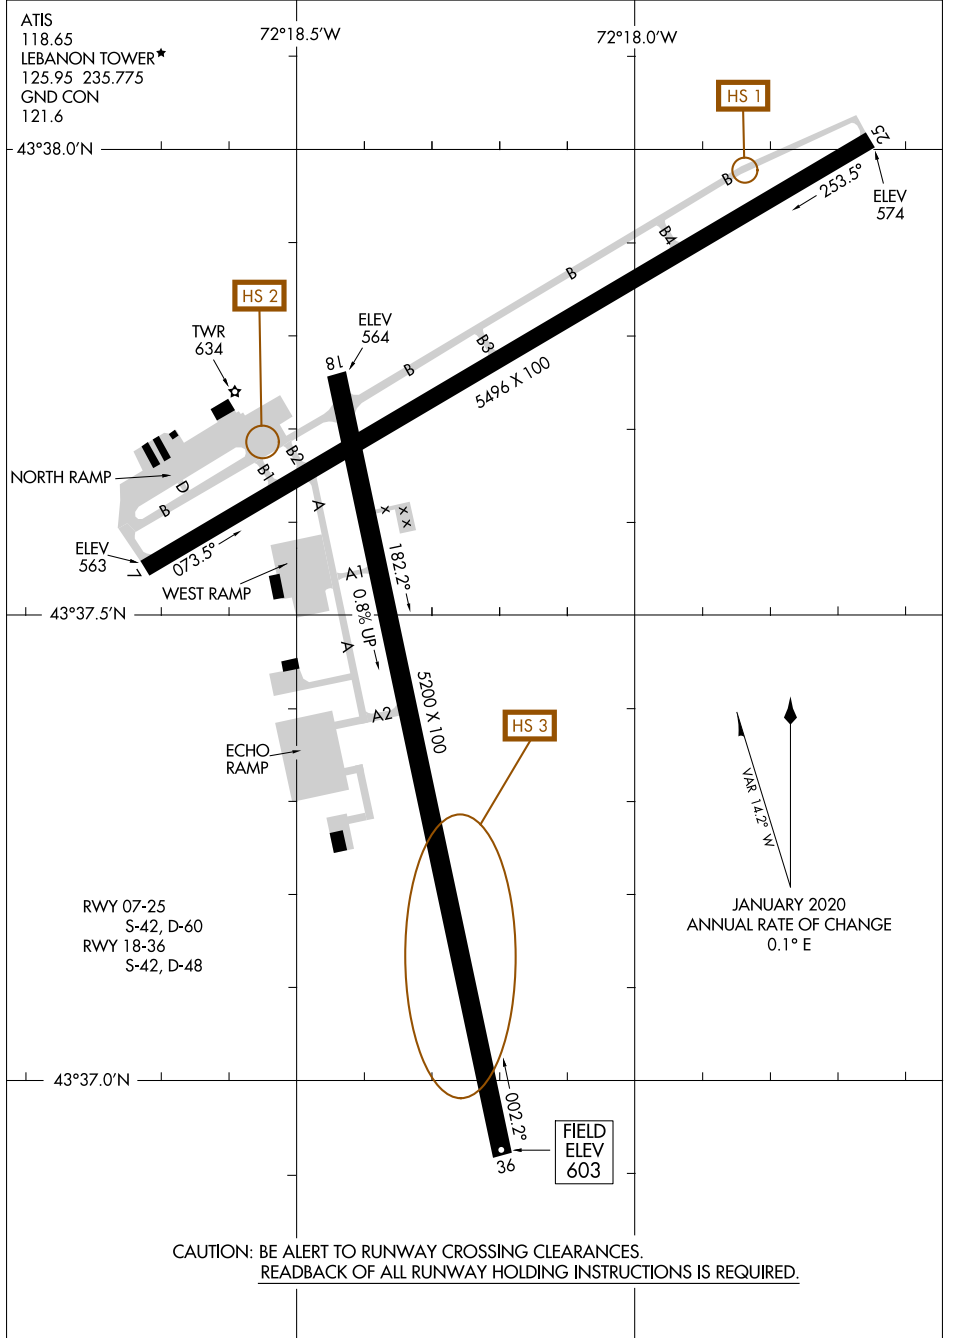

AIRPORT DIAGRAM

AL-859 (FAA)

LEBANON MUNI (L.E.B)
LEBANON, NEW HAMPSHIRE

NE-1, 15 JUL 2021 to 12 AUG 2021

NE-1, 15 JUL 2021 to 12 AUG 2021

AIRPORT DIAGRAM

LEBANON, NEW HAMPSHIRE
LEBANON MUNI (L.E.B)