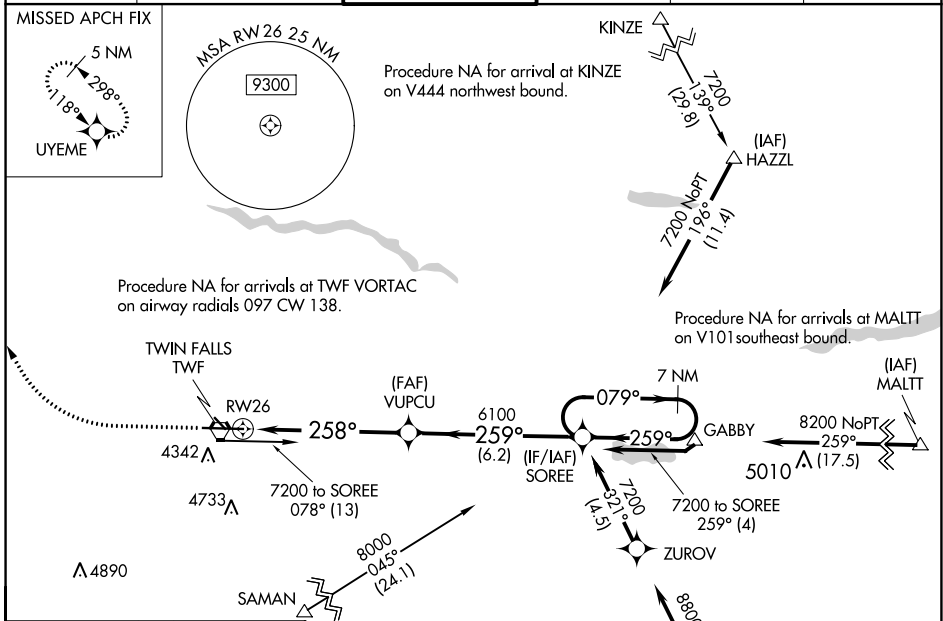

WAAS CH 56311 W26A	APP CRS 258°	Rwy Idg 8703 TDZE 4154 Apt Elev 4154
--	------------------------	---

RNAV (GPS) RWY 26

JOSLIN FLD-MAGIC VALLEY RGNL (TWF)

<p>⚠ Circling to Rwy 30 NA at night. For uncompensated Baro-VNAV systems, LNAV/VNAV NA below -16°C (4°F) or above 49°C (121°F). DME/DME RNP-0.3 NA.</p>	<p>MALSR</p> <p>MISSED APPROACH: Climb to 4700 then climbing right turn to 6000 direct UYEME and hold.</p>
--	--

ASOS 135.025	TWIN FALLS APP CON * 126.7 353.75	TWIN FALLS TOWER * 118.2 (CTAF) 0 317.5	GND CON 121.7	CLNC DEL 123.65	UNICOM 122.95
------------------------	---	---	-------------------------	---------------------------	-------------------------

ELEV 4154	TDZE 4154
-----------	-----------

CATEGORY	A	B	C	D
LPV DA		4354-1/2	200 (200-1/2)	
LNAV/VNAV DA		4533-3/4	379 (400-3/4)	
LNAV MDA	4680-1/2	526 (600-1/2)	4680-1	526 (600-1)
C CIRCLING	4700-1 546 (600-1)	4780-1 626 (700-1)	5160-3	1006 (1100-3)

NW-1, 15 JUL 2021 to 12 AUG 2021

NW-1, 15 JUL 2021 to 12 AUG 2021