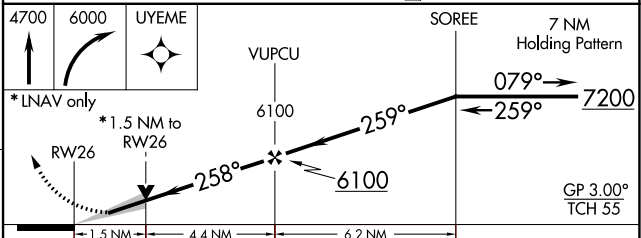

CATEGORY	A	B	C	D
LPV DA		4354-1/2	200 (200-1/2)	
LNAV/VNAV DA		4533-3/4	379 (400-3/4)	
LNAV MDA	4680-1/2	526 (600-1/2)	4680-1	526 (600-1)
C CIRCLING	4700-1 546 (600-1)	4780-1 626 (700-1)	5160-3	1006 (1100-3)

NW-1, 15 JUL 2021 to 12 AUG 2021

NW-1, 15 JUL 2021 to 12 AUG 2021