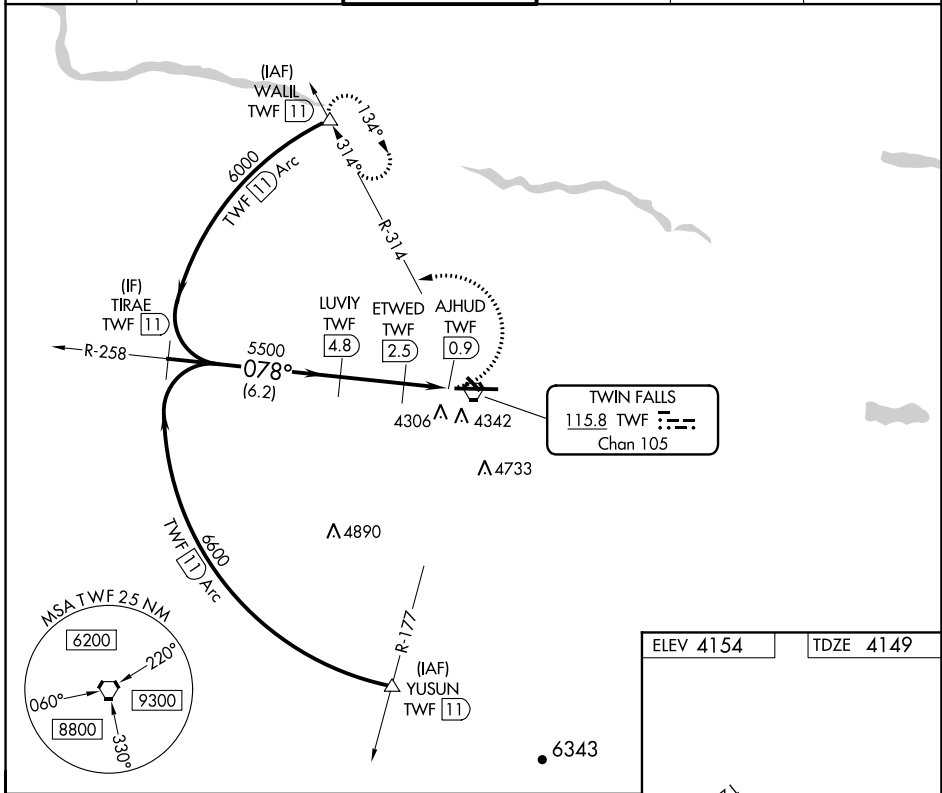

VORTAC TWF 115.8 Chan 105	APP CRS 078°	Rwy Idg TDZE 4149 Apt Elev 4154	8703
---	------------------------	---	-------------

VOR/DME RWY 8
JOSLIN FLD-MAGIC VALLEY RGNL (TWF)

▼ Night landing: Rwy 30 NA. VDP NA with Jerome altimeter setting.
▲ When local altimeter setting not received, use Jerome altimeter setting and increase all MDA 60 feet and S-8 Cats C and D visibility ¼ mile and Circling Cat C visibility ¼ mile.

MISSED APPROACH: Climbing left turn to 6000 on heading 245° and TWF R-314 to WALL/TWF 11 DME and hold.

ASOS 135.025	TWIN FALLS APP CON* 126.7 353.75	TWIN FALLS TOWER* 118.2 (CTAF) 0 317.5	GND CON 121.7	CLNC DEL 123.65	UNICOM 122.95
------------------------	--	--	-------------------------	---------------------------	-------------------------

NW-1, 15 JUL 2021 to 12 AUG 2021

NW-1, 15 JUL 2021 to 12 AUG 2021

ELEV 4154	TDZE 4149
-----------	-----------

REIL Rwy 8 **1**
HIRL Rwy 8-26 **1**

CATEGORY	A	B	C	D
S-8	4560-1	411 (500-1)	4560-1 1/8	411 (500-1 1/8)
C CIRCLING	4700-1 546 (600-1)	4780-1 626 (700-1)	5100-2 3/4 946 (1000-2 3/4)	5100-3 946 (1000-3)