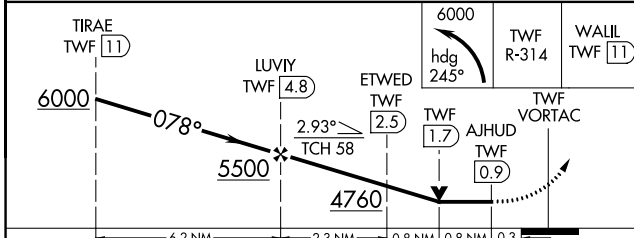

ELEV 4154	TDZE 4149

REIL Rwy 8 **1**
HIRL Rwy 8-26 **1**

CATEGORY	A	B	C	D
S-8	4560-1	411 (500-1)	4560-1 1/8	411 (500-1 1/8)
C CIRCLING	4700-1 546 (600-1)	4780-1 626 (700-1)	5100-2 3/4 946 (1000-2 3/4)	5100-3 946 (1000-3)