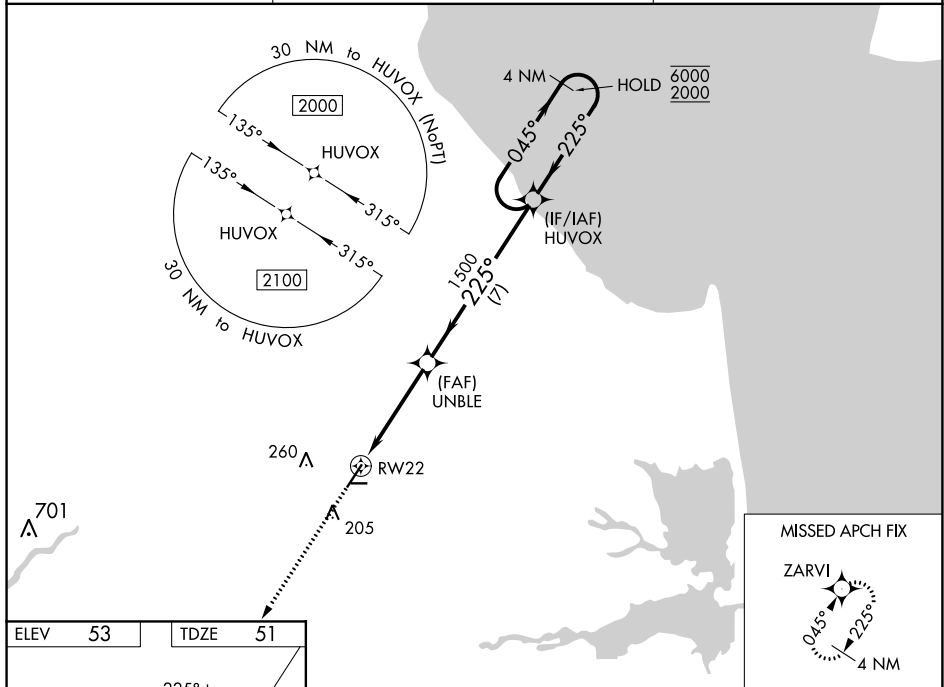

WAAS CH 60921 W22A	APP CRS 225°	Rwy Idg TDZE Apt Elev	5331 51 53

RNAV (GPS) RWY 22

DELAWARE COASTAL (GED)

RNP APCH.	MISSED APPROACH: Climb to 2000 direct ZARVI and hold.
⚠ Rwy 22 helicopter visibility reduction below $\frac{3}{4}$ NA. For uncompensated Baro-VNAV systems, LNAV/VNAV NA below -11°C or above 54°C.	

ASOS 118.375	DOVER APP CON 132.425 257.875	UNICOM 123.0 (CTAF) 0

ELEV 53	TDZE 51