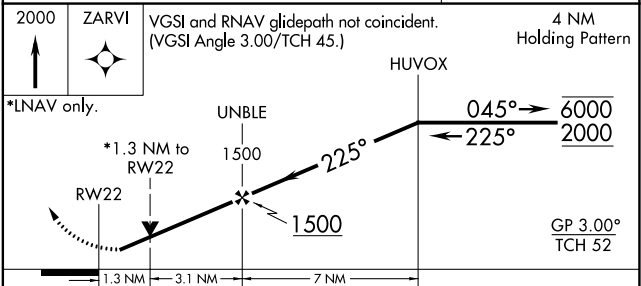

CATEGORY	A	B	C	D
LPV DA		321-$\frac{7}{8}$	270 (300-$\frac{7}{8}$)	
LNAV/VNAV DA		446-1$\frac{1}{8}$	395 (400-1$\frac{1}{8}$)	
LNAV MDA	500-1	449 (500-1)	500-1$\frac{1}{8}$	449 (500-1$\frac{1}{8}$)
☒ CIRCLING	560-1 507 (600-1)	580-1 527 (600-1)	720-1$\frac{3}{4}$ 667 (700-1$\frac{3}{4}$)	720-2 667 (700-2)

NE-3, 15 JUL 2021 to 12 AUG 2021

NE-3, 15 JUL 2021 to 12 AUG 2021