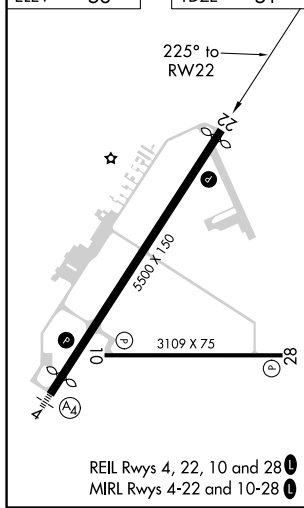

CATEGORY	A	B	C	D
LPV DA		321-$\frac{7}{8}$	270 (300-$\frac{7}{8}$)	
LNAV/VNAV DA		446-1$\frac{1}{8}$	395 (400-1$\frac{1}{8}$)	
LNAV MDA	500-1	449 (500-1)	500-1$\frac{1}{8}$	449 (500-1$\frac{1}{8}$)
☒ CIRCLING	560-1 507 (600-1)	580-1 527 (600-1)	720-1$\frac{3}{4}$ 667 (700-1$\frac{3}{4}$)	720-2 667 (700-2)

NE-3, 15 JUL 2021 to 12 AUG 2021

NE-3, 15 JUL 2021 to 12 AUG 2021