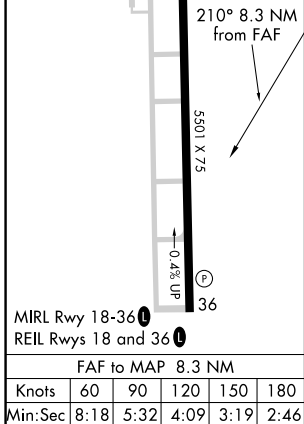

VOR/DME JOT 112.3 Chan 70	APP CRS 210°	Rwy Idg TDZE Apt Elev N/A N/A 585

VOR-A

MORRIS MUNI-JAMES R WASHBURN FIELD (C09)

MISSED APPROACH: Climb to 3000 then left turn on JOT VOR/DME R-202 to MINOK INT/JOT 5.1 DME and hold.

AWOS-3 118.175	CHICAGO APP CON 119.35 354.075	UNICOM 122.8 (CTAF) 0

CATEGORY	A	B	C	D
CIRCLING	1280-1	696 (700-1)	1280-2	696 (700-2)
DME MINIMUMS				
CIRCLING	1100-1 516 (600-1)	1200-1 616 (700-1)	1200-2 616 (700-2)	NA