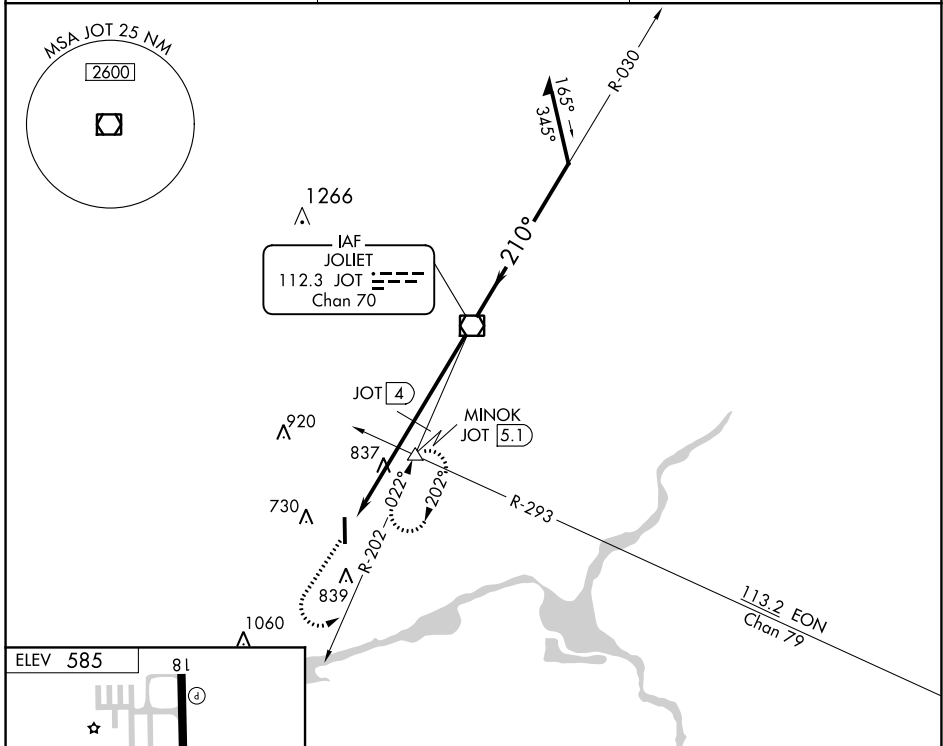

VOR/DME JOT 112.3 Chan 70	APP CRS 210°	Rwy Idg TDZE Apt Elev N/A N/A 585
---	------------------------	---

VOR-A

MORRIS MUNI-JAMES R WASHBURN FIELD (C09)

MISSED APPROACH: Climb to 3000 then left turn on JOT VOR/DME R-202 to MINOK INT/JOT 5.1 DME and hold.

AWOS-3 118.175	CHICAGO APP CON 119.35 354.075	UNICOM 122.8 (CTAF) 0
--------------------------	--	---------------------------------

CATEGORY	A	B	C	D
CIRCLING	1280-1	696 (700-1)	1280-2	696 (700-2)
DME MINIMUMS				
CIRCLING	1100-1 516 (600-1)	1200-1 616 (700-1)	1200-2 616 (700-2)	NA