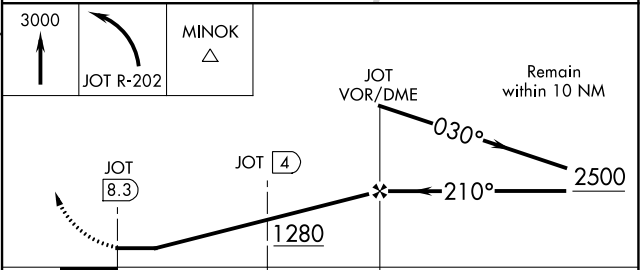

VOR/DME JOT 112.3 Chan 70	APP CRS 210°	Rwy Idg TDZE Apt Elev N/A N/A 585
---	------------------------	---

VOR-A

MORRIS MUNI-JAMES R WASHBURN FIELD (C09)

MISSED APPROACH: Climb to 3000 then left turn on JOT VOR/DME R-202 to MINOK INT/JOT 5.1 DME and hold.

AWOS-3 118.175	CHICAGO APP CON 119.35 354.075	UNICOM 122.8 (CTAF) 0
--------------------------	--	---------------------------------

CATEGORY	A	B	C	D
CIRCLING	1280-1	696 (700-1)	1280-2	696 (700-2)
DME MINIMUMS				
CIRCLING	1100-1 516 (600-1)	1200-1 616 (700-1)	1200-2 616 (700-2)	NA