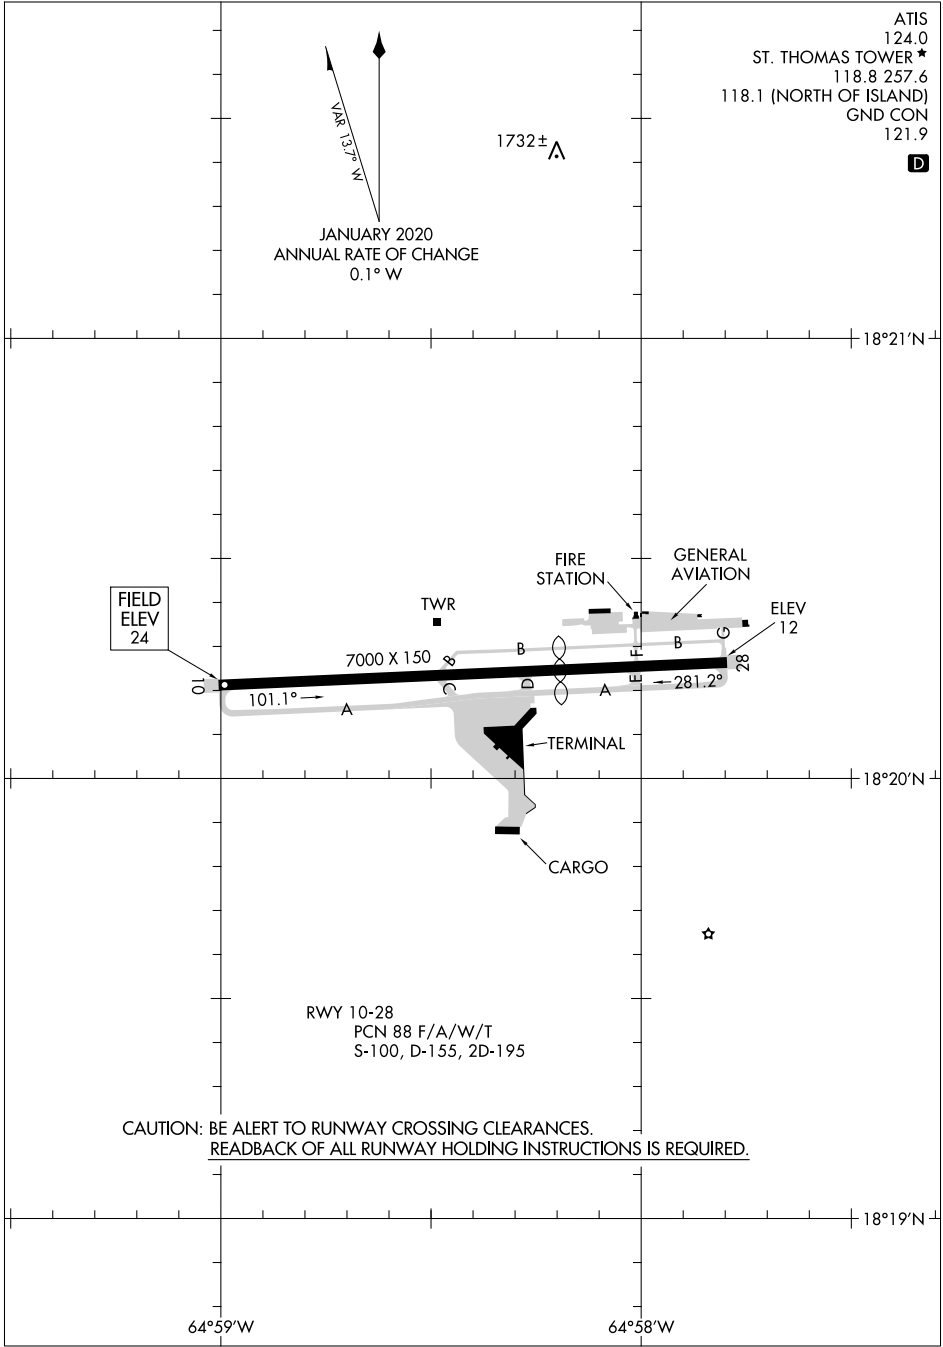

20086

AIRPORT DIAGRAM

AI-5005 (FAA)

CYRIL E KING (STT) (TIST)
CHARLOTTE AMALIE, VIRGIN ISLANDS

SE-3, 15 JUL 2021 to 12 AUG 2021

SE-3, 15 JUL 2021 to 12 AUG 2021

ATIS 124.0
 ST. THOMAS TOWER ★ 118.8 257.6
 118.1 (NORTH OF ISLAND)
 GND CON 121.9
D

1732± Δ

JANUARY 2020
ANNUAL RATE OF CHANGE
0.1° W

FIELD
ELEV
24

ELEV
12

RWY 10-28
PCN 88 F/A/W/T
S-100, D-155, 2D-195

CAUTION: BE ALERT TO RUNWAY CROSSING CLEARANCES.
READBACK OF ALL RUNWAY HOLDING INSTRUCTIONS IS REQUIRED.