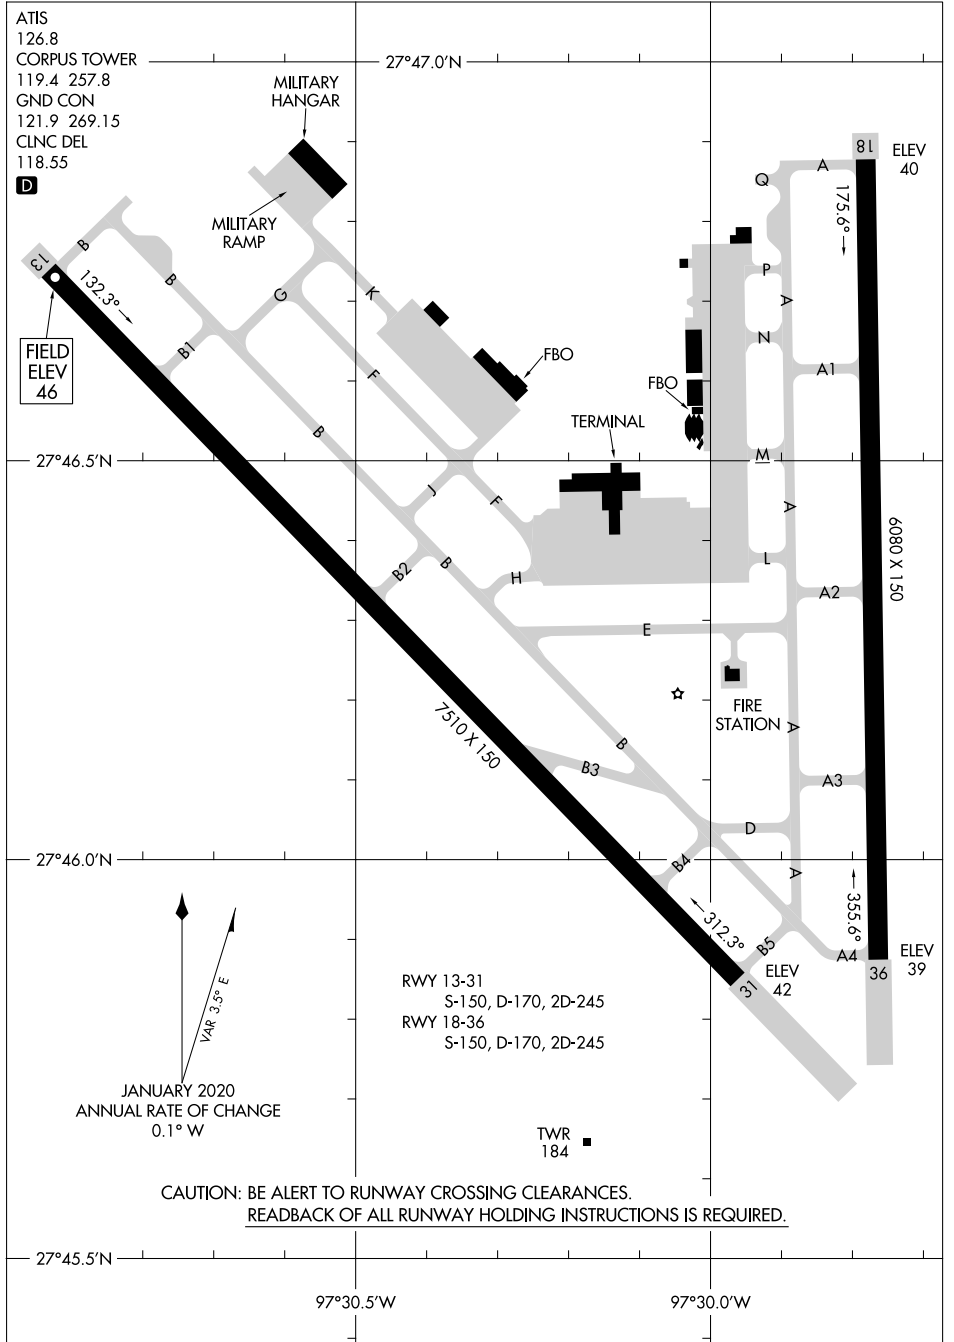

AIRPORT DIAGRAM

AL-5032 (FAA)

CORPUS CHRISTI INTL (CRP)
CORPUS CHRISTI, TEXAS

SC-3, 15 JUL 2021 to 12 AUG 2021

SC-3, 15 JUL 2021 to 12 AUG 2021

JANUARY 2020
ANNUAL RATE OF CHANGE
0.1° W

RWY 13-31
S-150, D-170, 2D-245

RWY 18-36
S-150, D-170, 2D-245

TWR
184

**CAUTION: BE ALERT TO RUNWAY CROSSING CLEARANCES.
READBACK OF ALL RUNWAY HOLDING INSTRUCTIONS IS REQUIRED.**