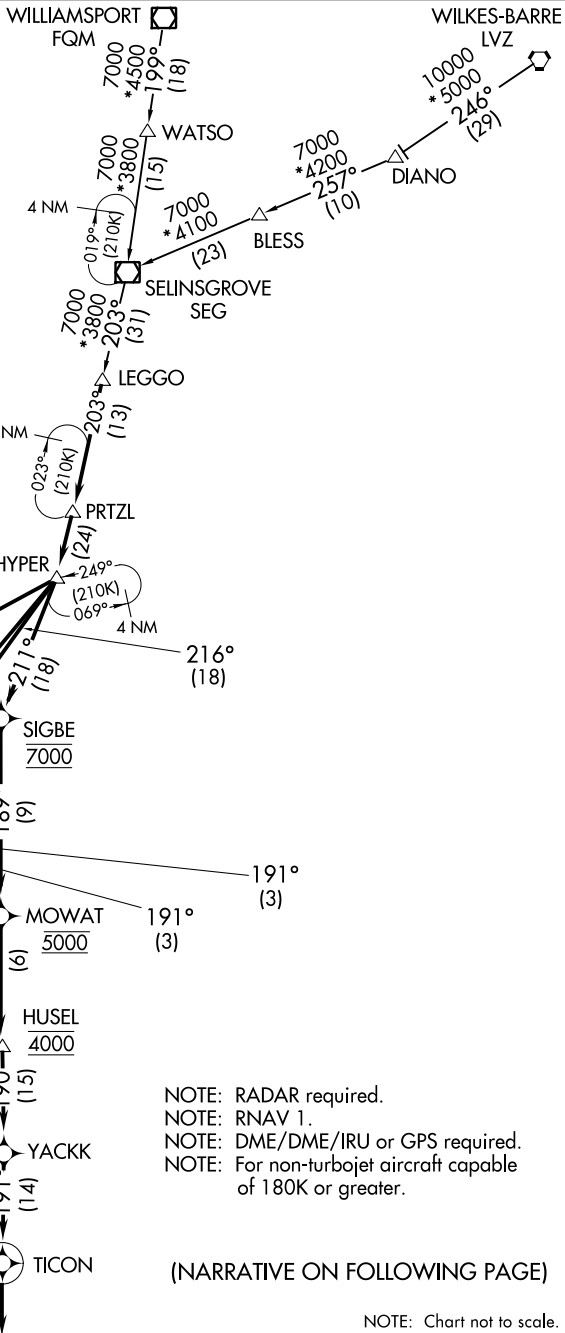

# LEGGO SIX ARRIVAL (RNAV)

POTOMAC APP CON  
133.0 288.35  
D-ATIS  
134.85

(NARRATIVE ON FOLLOWING PAGE)

NOTE: Chart not to scale.

# LEGGO SIX ARRIVAL (RNAV)

NE-3, 15 JUL 2021 to 12 AUG 2021

NE-3, 15 JUL 2021 to 12 AUG 2021