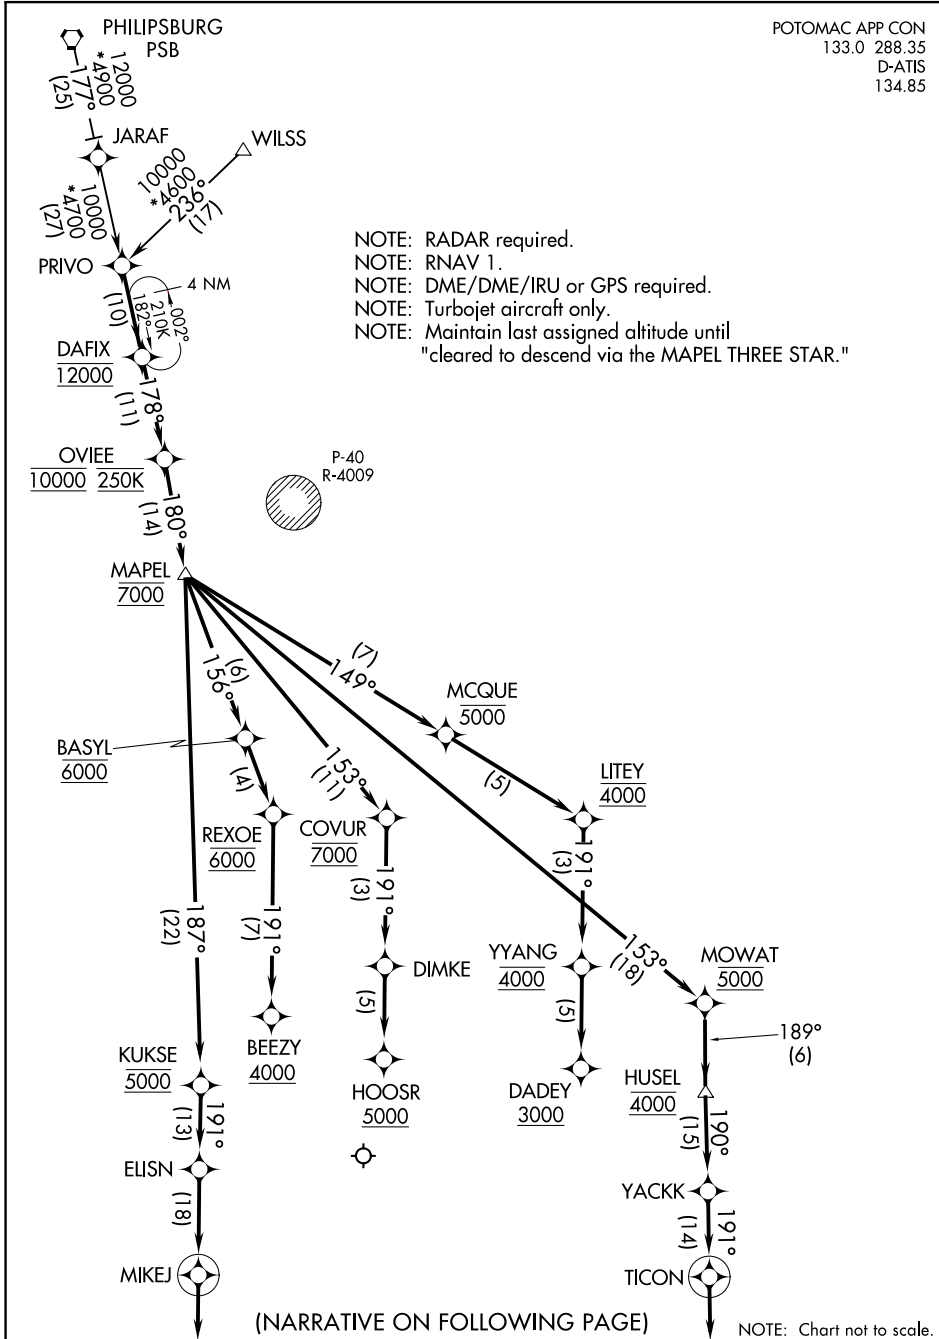

MAPEL THREE ARRIVAL (RNAV)

POTOMAC APP CON
133.0 288.35
D-ATIS
134.85

- NOTE: RADAR required.
- NOTE: RNAV 1.
- NOTE: DME/DME/IRU or GPS required.
- NOTE: Turbojet aircraft only.
- NOTE: Maintain last assigned altitude until "cleared to descend via the MAPEL THREE STAR."

NE-3, 15 JUL 2021 to 12 AUG 2021

NE-3, 15 JUL 2021 to 12 AUG 2021

MAPEL THREE ARRIVAL (RNAV)