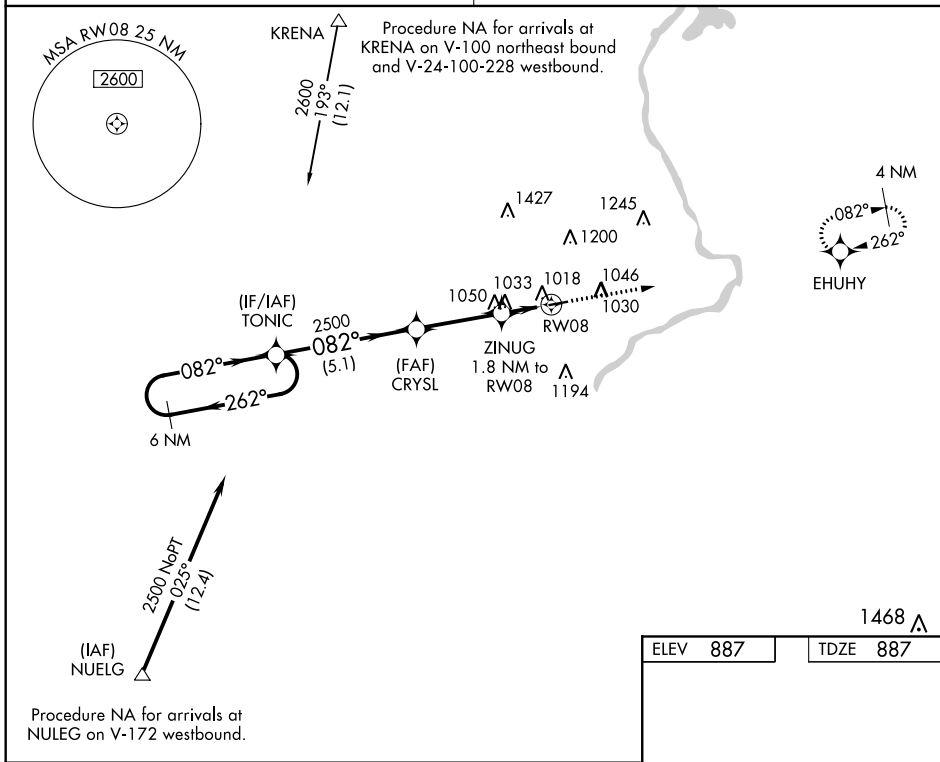

APP CRS	Rwy Idg	3441
082°	TDZE	887
	Apt Elev	887

RNAV (GPS) RWY 8

LAKE IN THE HILLS (3CK)

RNP APCH.

▼ Obtain local altimeter setting on CTAF; when not received, use Chicago DuPage altimeter setting. Rwy 8 helicopter visibility reduction below 3/4 SM NA.

▲ NA MISSED APPROACH: Climb to 2500 direct EHUHY and hold.

CHICAGO APP CON **120.55 306.925**

UNICOM **123.05 (CTAF) 0**

ELEV	887			TDZE	887
CATEGORY	A	B	C	D	
LNAV MDA	1300-1	413 (500-1)	1300-1 1/8 413 (500-1 1/8)	NA	
CHICAGO DUPAGE ALTIMETER SETTING MINIMUMS					
LNAV MDA	1360-1	473 (500-1)	1360-1 3/8 473 (500-1 3/8)	NA	

IIRL Rwy 8-26 0

EC-3, 15 JUL 2021 to 12 AUG 2021

EC-3, 15 JUL 2021 to 12 AUG 2021