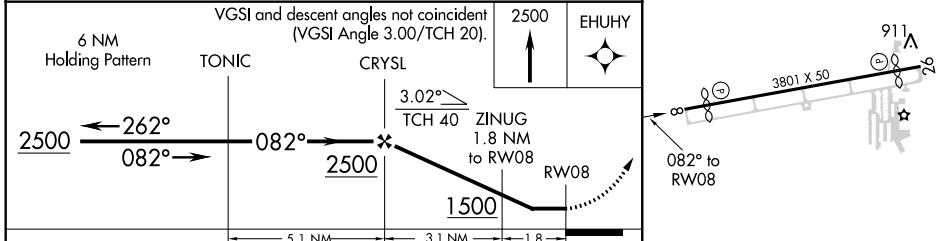

APP CRS	Rwy Idg	3441
082°	TDZE	887
	Apt Elev	887

RNAV (GPS) RWY 8

LAKE IN THE HILLS (3CK)

RNP APCH.

▼ Obtain local altimeter setting on CTAF; when not received, use Chicago DuPage altimeter setting. Rwy 8 helicopter visibility reduction below 3/4 SM NA.

▲ NA MISSED APPROACH: Climb to 2500 direct EHUHY and hold.

CHICAGO APP CON **120.55 306.925**

UNICOM **123.05 (CTAF) 0**

ELEV	887			TDZE	887
CATEGORY	A	B	C	D	
LNAV MDA	1300-1	413 (500-1)	1300-1 1/8 413 (500-1 1/8)	NA	
CHICAGO DUPAGE ALTIMETER SETTING MINIMUMS					
LNAV MDA	1360-1	473 (500-1)	1360-1 3/8 473 (500-1 3/8)	NA	