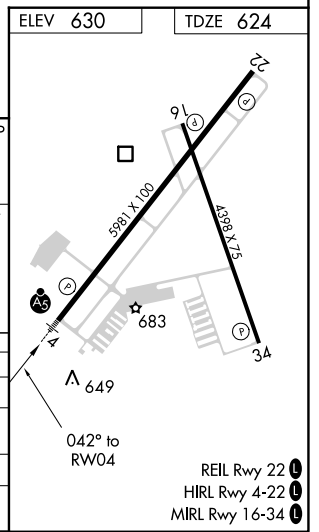

WAAS CH <b>42799</b> <b>W04A</b>	APP CRS <b>042°</b>	Rwy Idg TDZE Apt Elev	<b>5981</b> <b>624</b> <b>630</b>
--	------------------------	-----------------------------	---

# RNAV (GPS) RWY 4

GREATER KANKAKEE (IKK)

RNP APCH.	MALSR	MISSED APPROACH: Climb to 2300 direct COYAP and hold.
AWOS-3 <b>128.475</b>	CHICAGO CENTER <b>132.5 284.7</b>	UNICOM <b>123.0 (CTAF) 0</b>

CATEGORY	A	B	C	D
LPV DA		824-1/2	200 (200-1/2)	
LNAV/VNAV DA		904-1/2	280 (300-1/2)	
LNAV MDA	980-1/2	356 (400-1/2)	980-5/8	356 (400-5/8)
CIRCLING	1080-1 450 (500-1)	1100-1 470 (500-1)	1140-1 1/2 510 (600-1 1/2)	1340-2 1/4 710 (800-2 1/4)