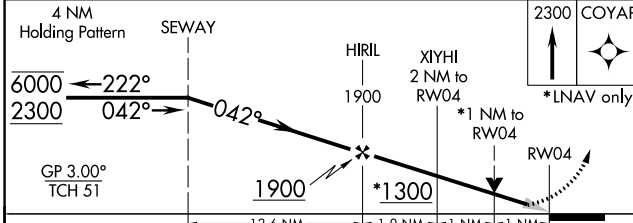

WAAS CH <b>42799</b> <b>W04A</b>	APP CRS <b>042°</b>	Rwy Idg TDZE Apt Elev	<b>5981</b> <b>624</b> <b>630</b>
--	------------------------	-----------------------------	---

# RNAV (GPS) RWY 4

GREATER KANKAKEE (IKK)

RNP APCH.	MALSR	MISSED APPROACH: Climb to 2300 direct COYAP and hold.
AWOS-3 <b>128.475</b>	CHICAGO CENTER <b>132.5 284.7</b>	UNICOM <b>123.0 (CTAF) 0</b>

CATEGORY	A	B	C	D
LPV DA		824-1/2	200 (200-1/2)	
LNAV/VNAV DA		904-1/2	280 (300-1/2)	
LNAV MDA	980-1/2	356 (400-1/2)	980-5/8	356 (400-5/8)
CIRCLING	1080-1 450 (500-1)	1100-1 470 (500-1)	1140-1 1/2 510 (600-1 1/2)	1340-2 1/4 710 (800-2 1/4)