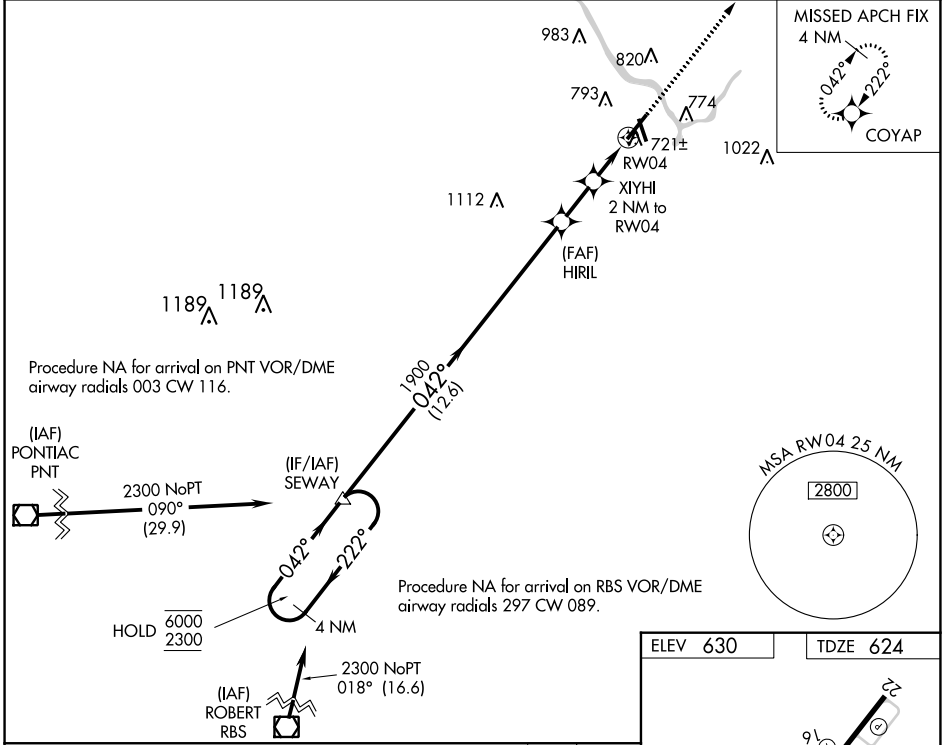

WAAS CH <b>42799</b> <b>W04A</b>	APP CRS <b>042°</b>	Rwy Idg TDZE Apt Elev	<b>5981</b> <b>624</b> <b>630</b>
--	------------------------	-----------------------------	---

# RNAV (GPS) RWY 4

GREATER KANKAKEE (IKK)

RNP APCH.	MALSR	MISSED APPROACH: Climb to 2300 direct COYAP and hold.
AWOS-3 <b>128.475</b>	CHICAGO CENTER <b>132.5 284.7</b>	UNICOM <b>123.0 (CTAF) 0</b>

CATEGORY	A	B	C	D
LPV DA		824-1/2	200 (200-1/2)	
LNAV/VNAV DA		904-1/2	280 (300-1/2)	
LNAV MDA	980-1/2	356 (400-1/2)	980-5/8	356 (400-5/8)
CIRCLING	1080-1 450 (500-1)	1100-1 470 (500-1)	1140-1 1/2 510 (600-1 1/2)	1340-2 1/4 710 (800-2 1/4)

EC-3, 15 JUL 2021 to 12 AUG 2021

EC-3, 15 JUL 2021 to 12 AUG 2021