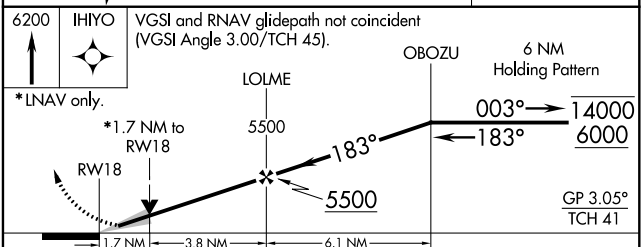

WAAS CH 86613 W18A	APP CRS 183°	Rwy Idg TDZE Apt Elev	6304 3695 3706
--	------------------------	-----------------------------	---

RNAV (GPS) RWY 18

SOUTHEAST COLORADO RGNL (L.A.A)

RNP APCH.	MISSED APPROACH: Climb to 6200 direct IHIYO and hold.
<p>▼ For uncompensated Baro-VNAV systems, LNAV/VNAV NA below -22°C or above 54°C.</p> <p>▲</p>	

ASOS 135.625	DENVER CENTER 133.4 377.175	UNICOM 122.8 (CTAF) 0
------------------------	---------------------------------------	---------------------------------

CATEGORY	A	B	C	D
LPV DA	3945-1 250 (300-1)			
LNAV/VNAV DA	4014-1¼ 319 (400-1¼)			
LNAV MDA	4260-1	565 (600-1)	4260-1½	565 (600-1½)