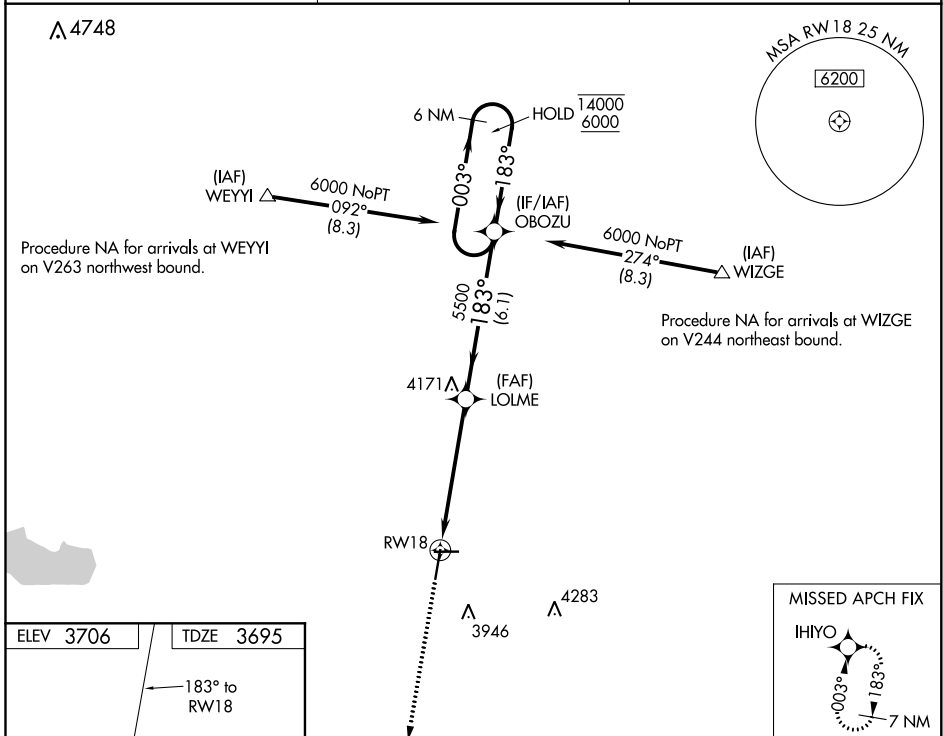

WAAS CH 86613 W18A	APP CRS 183°	Rwy Idg TDZE Apt Elev	6304 3695 3706
--	------------------------	-----------------------------	---

RNAV (GPS) RWY 18

SOUTHEAST COLORADO RGNL (L.A.A)

RNP APCH.	MISSED APPROACH: Climb to 6200 direct IHIYO and hold.
<p>▼ For uncompensated Baro-VNAV systems, LNAV/VNAV NA below -22°C or above 54°C.</p> <p>▲</p>	

ASOS 135.625	DENVER CENTER 133.4 377.175	UNICOM 122.8 (CTAF) 0
------------------------	---------------------------------------	---------------------------------

CATEGORY	A	B	C	D
LPV DA	3945-1 250 (300-1)			
LNAV/VNAV DA	4014-1¼ 319 (400-1¼)			
LNAV MDA	4260-1	565 (600-1)	4260-1½	565 (600-1½)

SW-1, 15 JUL 2021 to 12 AUG 2021

SW-1, 15 JUL 2021 to 12 AUG 2021