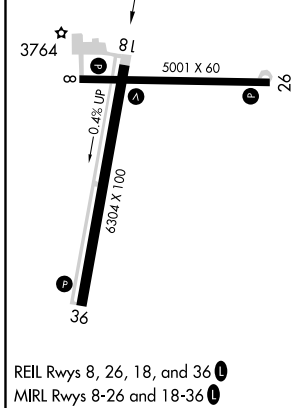

WAAS CH 86613 W18A	APP CRS 183°	Rwy Idg TDZE Apt Elev	6304 3695 3706
--	------------------------	-----------------------------	---

RNAV (GPS) RWY 18

SOUTHEAST COLORADO RGNL (L.A.A)

RNP APCH.	MISSED APPROACH: Climb to 6200 direct IHIYO and hold.
<p>▼ For uncompensated Baro-VNAV systems, LNAV/VNAV NA below -22°C or above 54°C.</p> <p>▲</p>	

ASOS 135.625	DENVER CENTER 133.4 377.175	UNICOM 122.8 (CTAF) 0
------------------------	---------------------------------------	---------------------------------

CATEGORY	A	B	C	D
LPV DA	3945-1 250 (300-1)			
LNAV/VNAV DA	4014-1¼ 319 (400-1¼)			
LNAV MDA	4260-1	565 (600-1)	4260-1½	565 (600-1½)