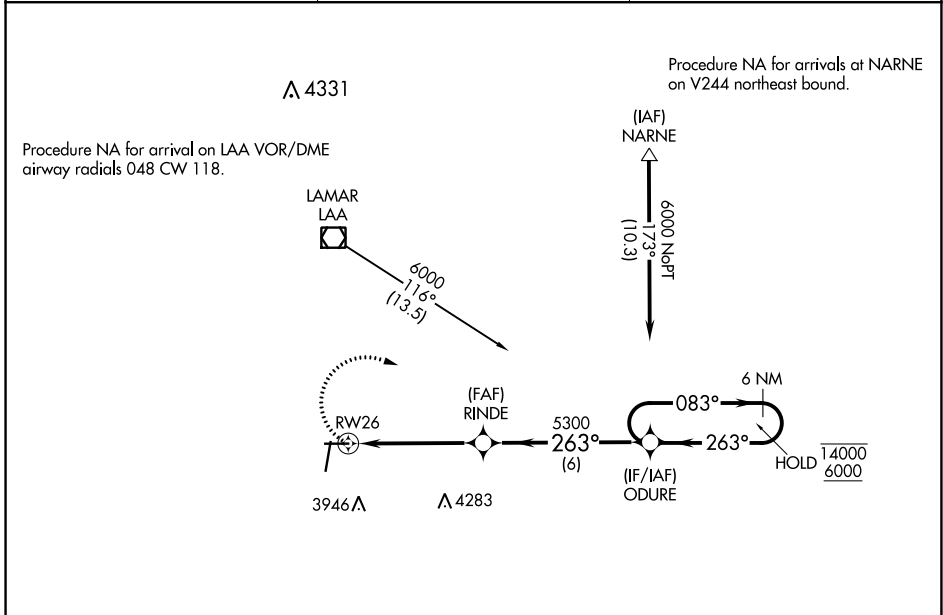

APP CRS 263°	Rwy Idg TDZE Apt Elev	5001 3689 3706
------------------------	-----------------------------	---

RNAV (GPS) RWY 26

SOUTHEAST COLORADO RGNL (L.A.A)

RNP APCH.	MISSED APPROACH: Climbing right turn to 6000 direct ODURE and hold.
Rwy 26 helicopter visibility reduction below 3/4 SM NA.	

ASOS 135.625	DENVER CENTER 133.4 377.175	UNICOM 122.8 (CTAF) 0
------------------------	---------------------------------------	---------------------------------

SW-1, 15 JUL 2021 to 12 AUG 2021

SW-1, 15 JUL 2021 to 12 AUG 2021