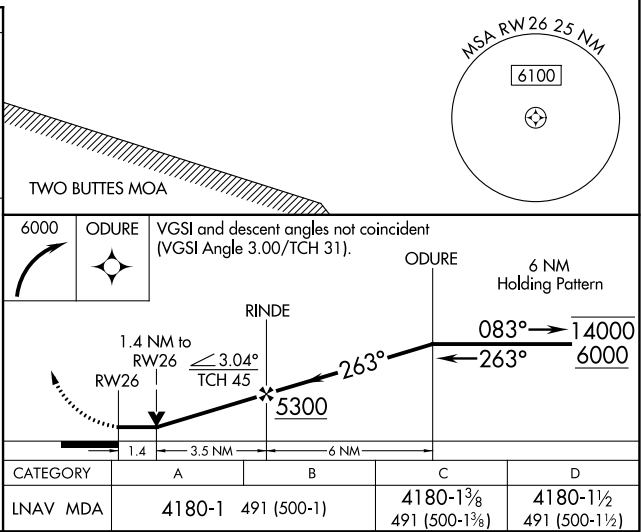

APP CRS 263°	Rwy Idg TDZE Apt Elev	5001 3689 3706
------------------------	-----------------------------	---

RNAV (GPS) RWY 26

SOUTHEAST COLORADO RGNL (L.A.A)

RNP APCH.	MISSED APPROACH: Climbing right turn to 6000 direct ODURE and hold.
Rwy 26 helicopter visibility reduction below 3/4 SM NA.	

ASOS 135.625	DENVER CENTER 133.4 377.175	UNICOM 122.8 (CTAF) 0
------------------------	---------------------------------------	---------------------------------

SW-1, 15 JUL 2021 to 12 AUG 2021

SW-1, 15 JUL 2021 to 12 AUG 2021