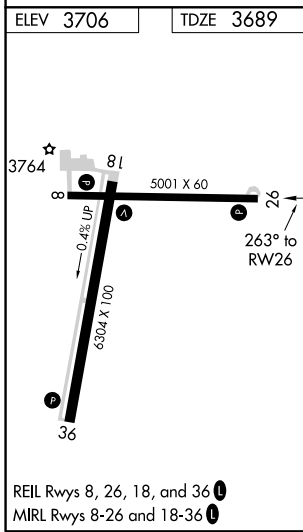

APP CRS 263°	Rwy Idg TDZE Apt Elev	5001 3689 3706
------------------------	-----------------------------	---

RNAV (GPS) RWY 26

SOUTHEAST COLORADO RGNL (L.A.A)

RNP APCH.	MISSED APPROACH: Climbing right turn to 6000 direct ODURE and hold.
Rwy 26 helicopter visibility reduction below 3/4 SM NA.	

ASOS 135.625	DENVER CENTER 133.4 377.175	UNICOM 122.8 (CTAF) 0
------------------------	---------------------------------------	---------------------------------

SW-1, 15 JUL 2021 to 12 AUG 2021

SW-1, 15 JUL 2021 to 12 AUG 2021