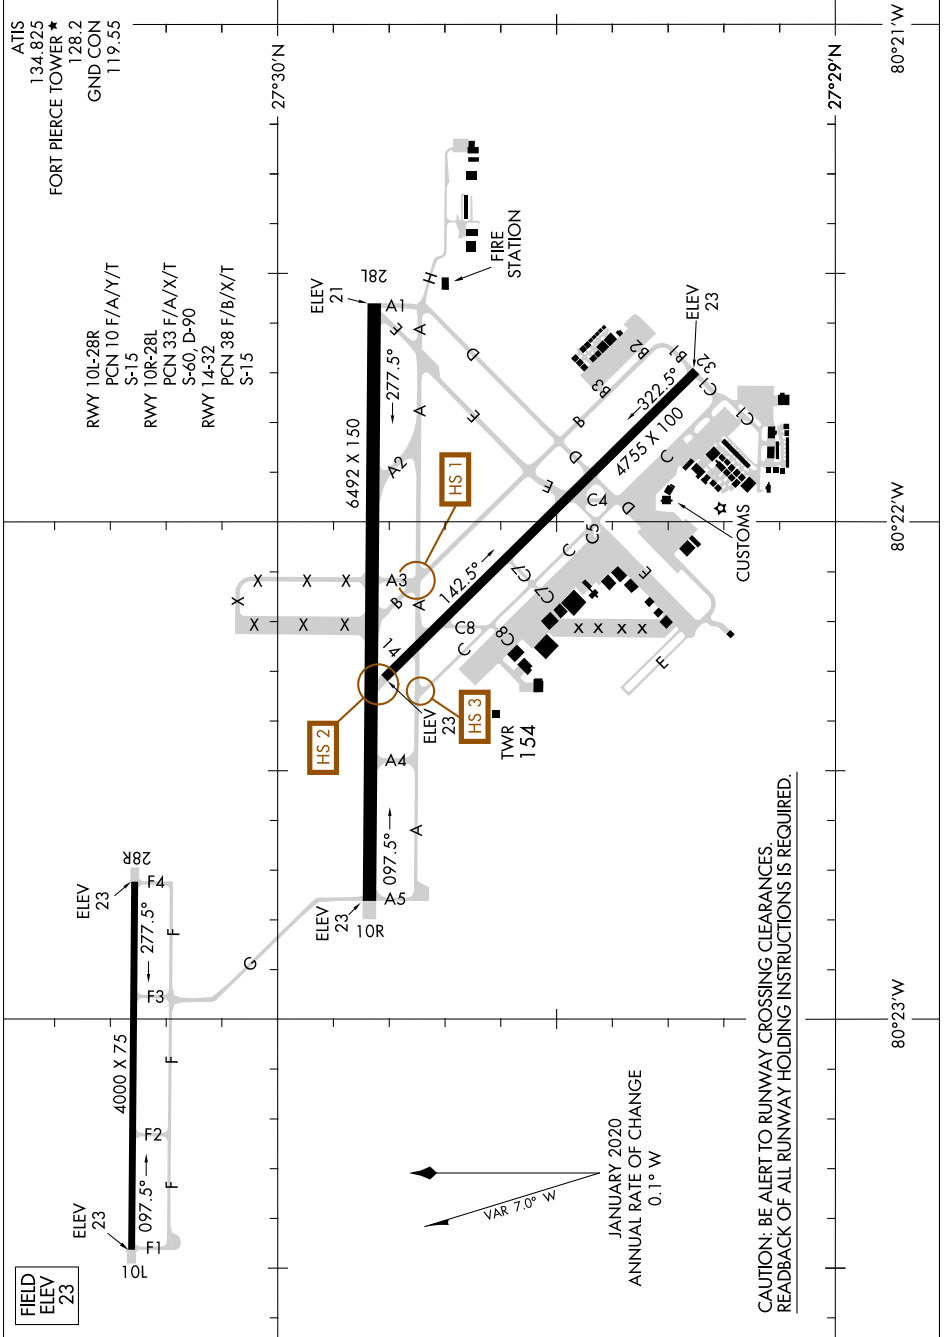

AIRPORT DIAGRAM

AL-5343 (FAA)

TREASURE COAST INTL (F'P'R)
FORT PIERCE, FLORIDA

SE-3, 15 JUL 2021 to 12 AUG 2021

SE-3, 15 JUL 2021 to 12 AUG 2021

AIRPORT DIAGRAM

FORT PIERCE, FLORIDA
TREASURE COAST INTL (F'P'R)