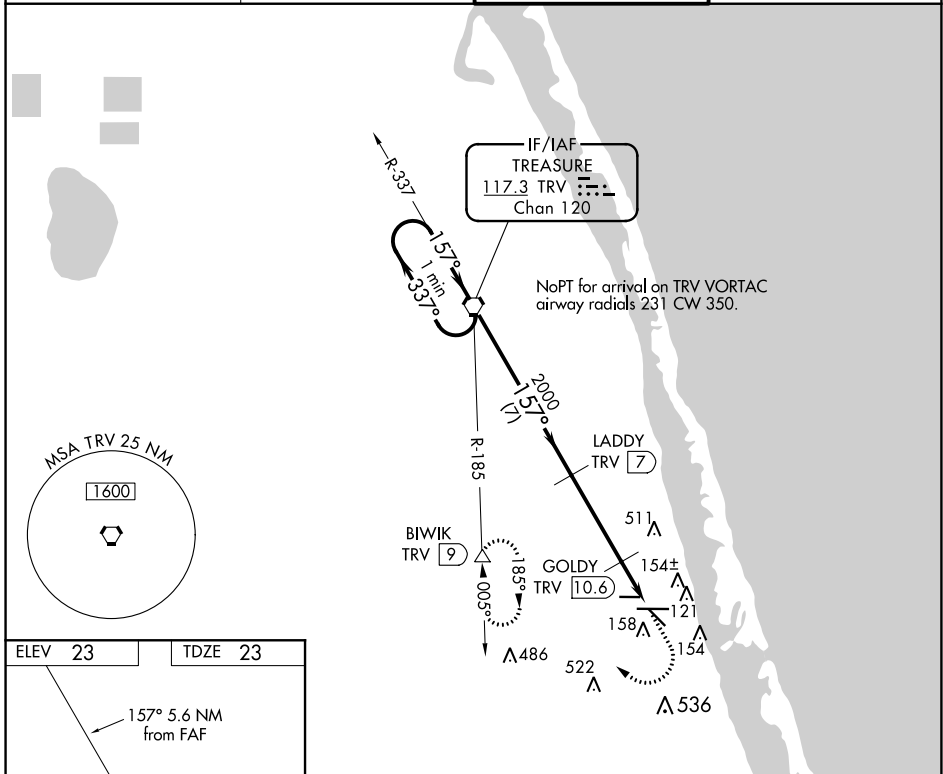

VORTAC TRV 117.3 Chan 120	APP CRS 157°	Rwy Idg 4755 TDZE 23 Apt Elev 23
---	------------------------	---

VOR/DME RWY 14

TREASURE COAST INTL (FPR)

⚠ When local altimeter setting not received, use Vero Beach altimeter setting and increase all MDA 40 feet; increase S-14 visibility Cats C/D $\frac{1}{8}$ SM; increase Circling visibility Cat C/D $\frac{1}{4}$ SM. Helicopter visibility reduction below 1 SM NA. Night Landing Rwy 14 NA.

⚠ MISSED APPROACH: Climb to 800 then climbing right turn to 2600 on heading 270° and TRV VORTAC R-185 to BIWIK/TRV 9 DME and hold.

ATIS 134.825	PALM BEACH APP CON 132.8	FORT PIERCE TOWER ★ 128.2 (CTAF) 0	GND CON 119.55
------------------------	------------------------------------	--	--------------------------

SE-3, 15 JUL 2021 to 12 AUG 2021

SE-3, 15 JUL 2021 to 12 AUG 2021