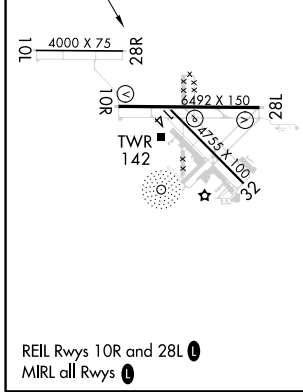

VORTAC TRV 117.3 Chan 120	APP CRS 157°	Rwy Idg 4755 TDZE 23 Apt Elev 23
---	------------------------	---

VOR/DME RWY 14

TREASURE COAST INTL (FPR)

⚠ When local altimeter setting not received, use Vero Beach altimeter setting and increase all MDA 40 feet; increase S-14 visibility Cats C/D $\frac{1}{8}$ SM; increase Circling visibility Cat C/D $\frac{1}{4}$ SM. Helicopter visibility reduction below 1 SM NA. Night Landing Rwy 14 NA.

⚠ MISSED APPROACH: Climb to 800 then climbing right turn to 2600 on heading 270° and TRV VORTAC R-185 to BIWIK/TRV 9 DME and hold.

ATIS 134.825	PALM BEACH APP CON 132.8	FORT PIERCE TOWER ★ 128.2 (CTAF) 0	GND CON 119.55
------------------------	------------------------------------	--	--------------------------

CATEGORY	A	B	C	D
S-14	420-1	397 (400-1)	420-1 $\frac{1}{8}$	397 (400-1 $\frac{1}{8}$)
C CIRCLING	460-1 437 (500-1)	480-1 457 (500-1)	880-2 $\frac{1}{2}$ 857 (900-2 $\frac{1}{2}$)	880-2 $\frac{3}{4}$ 857 (900-2 $\frac{3}{4}$)