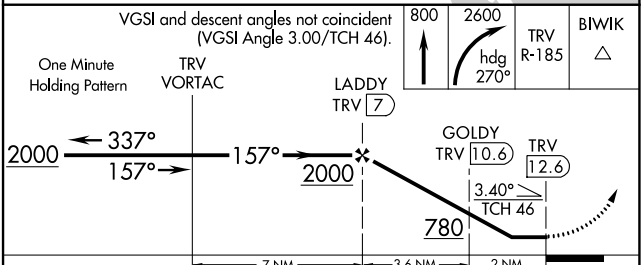

VORTAC TRV 117.3 Chan 120	APP CRS 157°	Rwy Idg 4755 TDZE 23 Apt Elev 23
---	------------------------	---

VOR/DME RWY 14

TREASURE COAST INTL (FPR)

⚠ When local altimeter setting not received, use Vero Beach altimeter setting and increase all MDA 40 feet; increase S-14 visibility Cats C/D $\frac{1}{8}$ SM; increase Circling visibility Cat C/D $\frac{1}{4}$ SM. Helicopter visibility reduction below 1 SM NA. Night Landing Rwy 14 NA.

⚠ MISSED APPROACH: Climb to 800 then climbing right turn to 2600 on heading 270° and TRV VORTAC R-185 to BIWIK/TRV 9 DME and hold.

ATIS 134.825	PALM BEACH APP CON 132.8	FORT PIERCE TOWER ★ 128.2 (CTAF) 0	GND CON 119.55
------------------------	------------------------------------	--	--------------------------