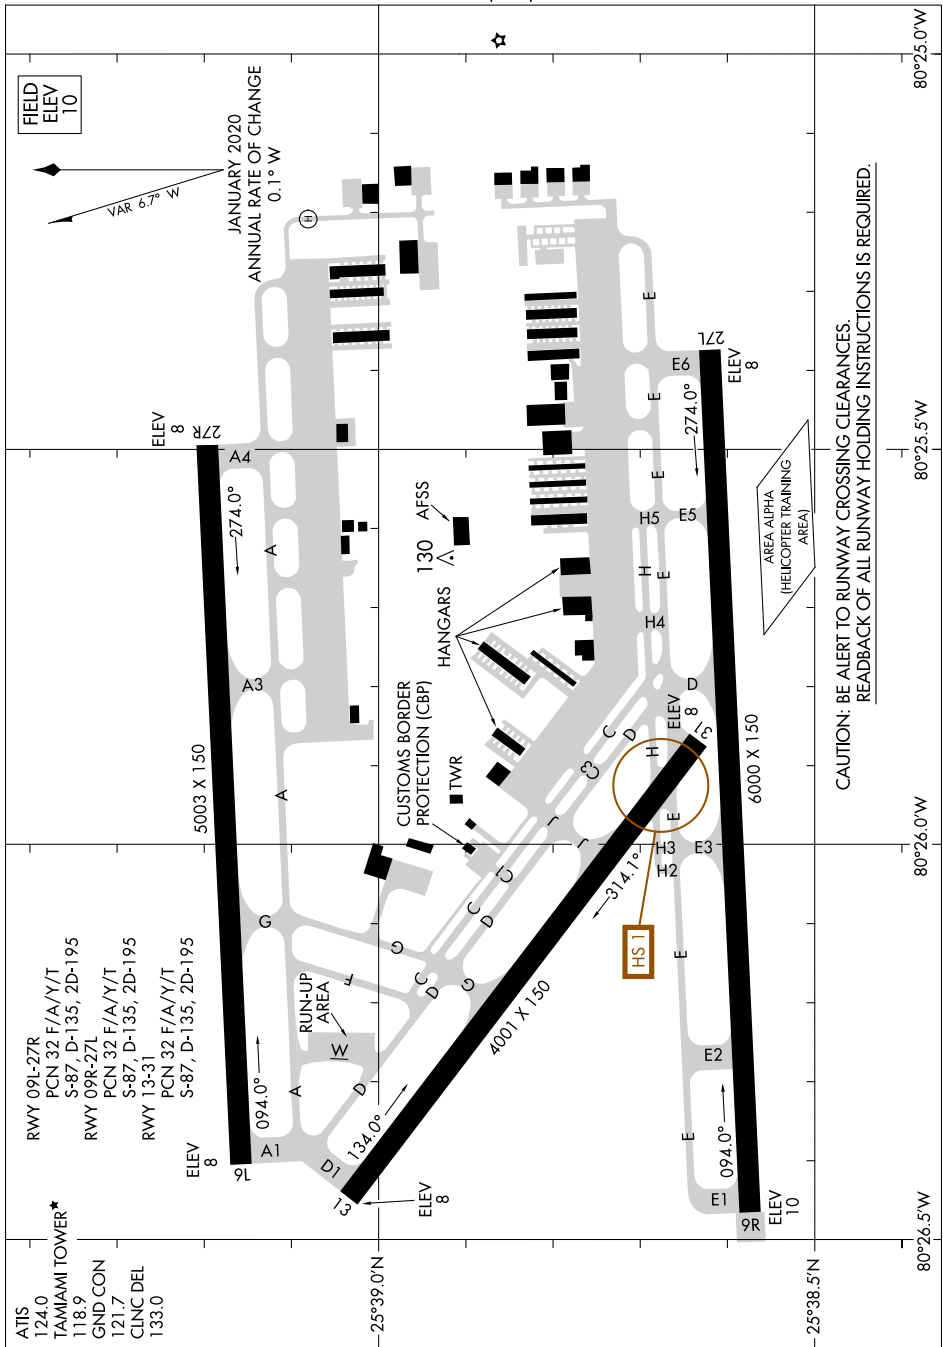

# AIRPORT DIAGRAM

AL-5349 (FAA)

MIAMI EXEC (TMB)  
MIAMI, FLORIDA

SE-3, 15 JUL 2021 to 12 AUG 2021

# AIRPORT DIAGRAM

MIAMI, FLORIDA  
MIAMI EXEC (TMB)

SE-3, 15 JUL 2021 to 12 AUG 2021