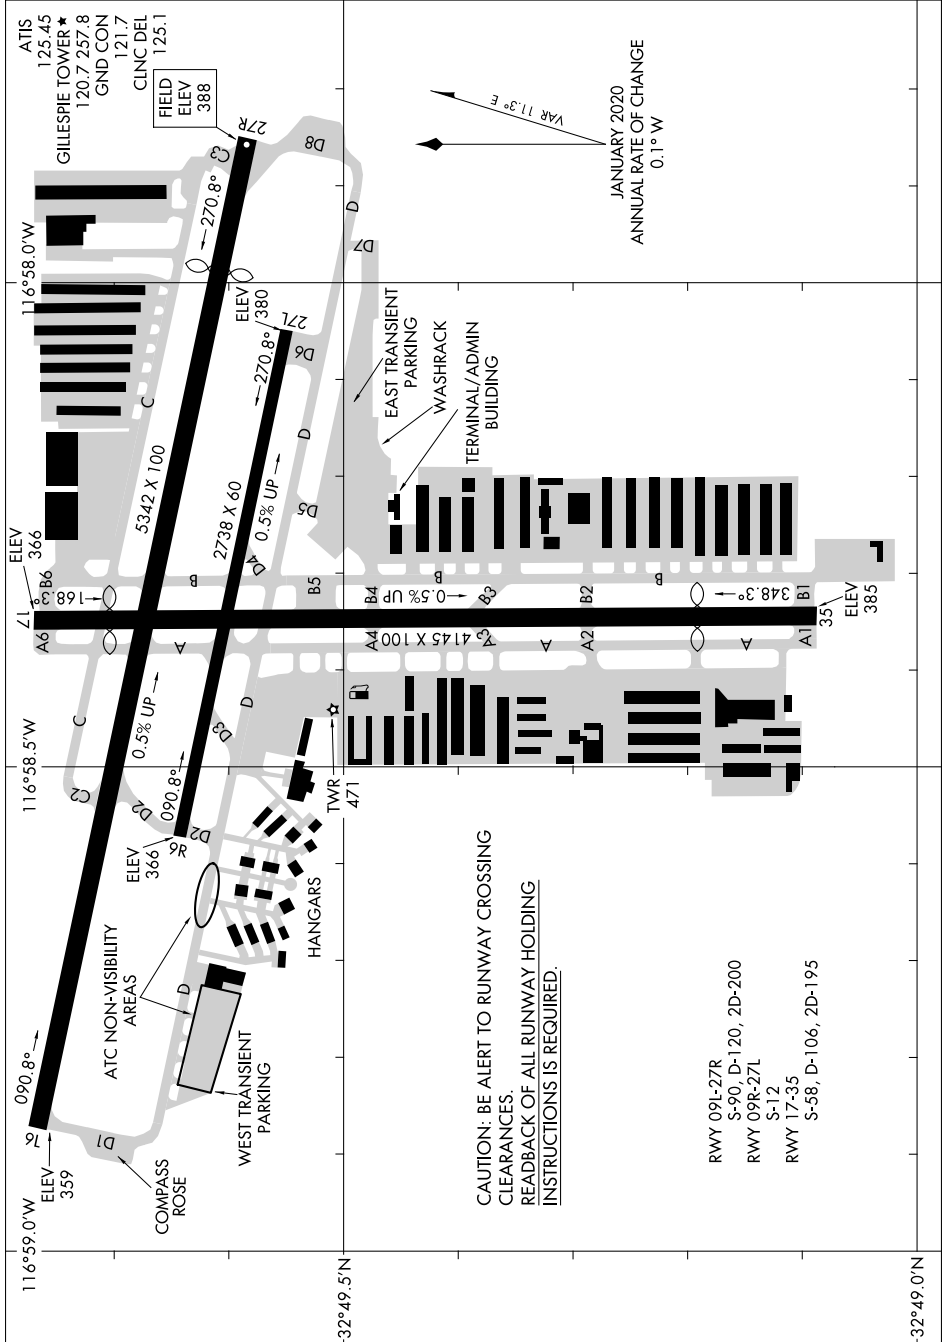

AIRPORT DIAGRAM

AL-5402 (FAA)

GILLESPIE FLD (S.E.E)
SAN DIEGO/EL CAJON, CALIFORNIA

SW-3, 15 JUL 2021 to 12 AUG 2021

SW-3, 15 JUL 2021 to 12 AUG 2021

AIRPORT DIAGRAM

SAN DIEGO/EL CAJON, CALIFORNIA
GILLESPIE FLD (S.E.E)