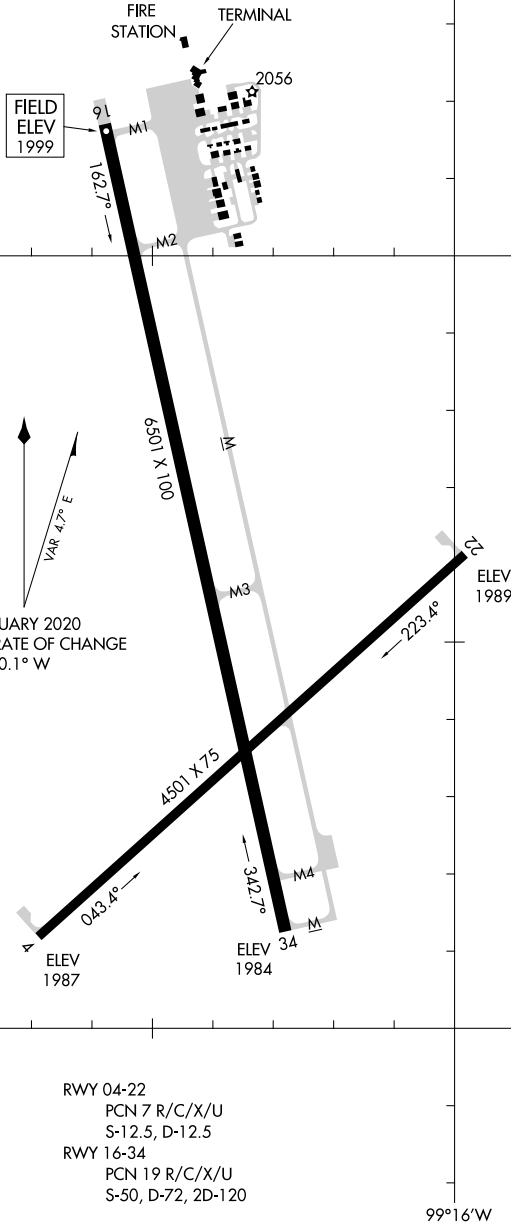

20086

AIRPORT DIAGRAM

AL-5440 (FAA)

HAYS RGNL (HYS)
HAYS, KANSAS

AWOS-3PT
125.525
CTAF/UNICOM
122.8

NC-2, 15 JUL 2021 to 12 AUG 2021

NC-2, 15 JUL 2021 to 12 AUG 2021

AIRPORT DIAGRAM