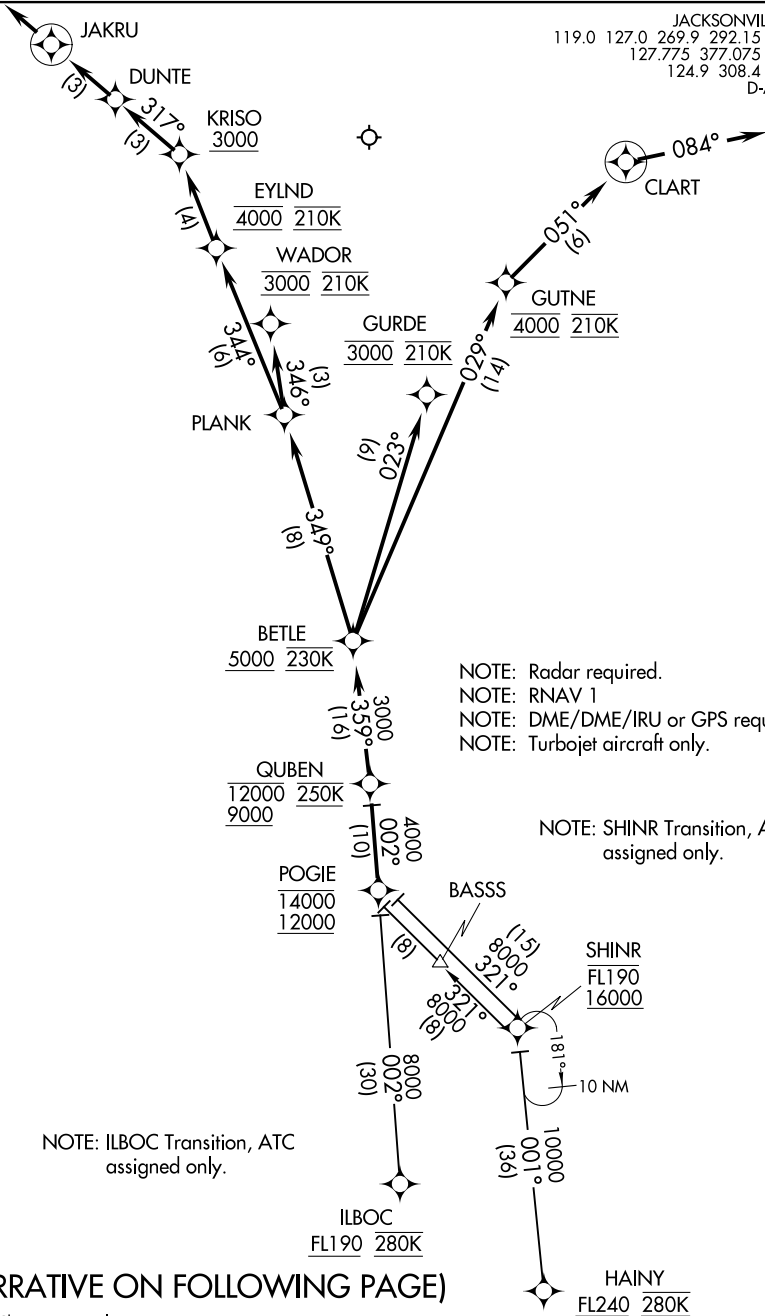

# QUBEN ONE ARRIVAL (RNAV)

JACKSONVILLE APP CON  
119.0 127.0 269.9 292.15 (270°-090°)  
127.775 377.075 (181°-269°)  
124.9 308.4 (091°-180°)  
D-ATIS 125.85

NOTE: Radar required.  
NOTE: RNAV 1  
NOTE: DME/DME/IRU or GPS required.  
NOTE: Turbojet aircraft only.

NOTE: SHINR Transition, ATC assigned only.

NOTE: ILBOC Transition, ATC assigned only.

(NARRATIVE ON FOLLOWING PAGE)

NOTE: Chart not to scale.

# QUBEN ONE ARRIVAL (RNAV)

(QUBEN.QUBEN1) 17OCT13

JACKSONVILLE, FLORIDA  
JACKSONVILLE INTL (JAX)

SE-3, 15 JUL 2021 to 12 AUG 2021

SE-3, 15 JUL 2021 to 12 AUG 2021