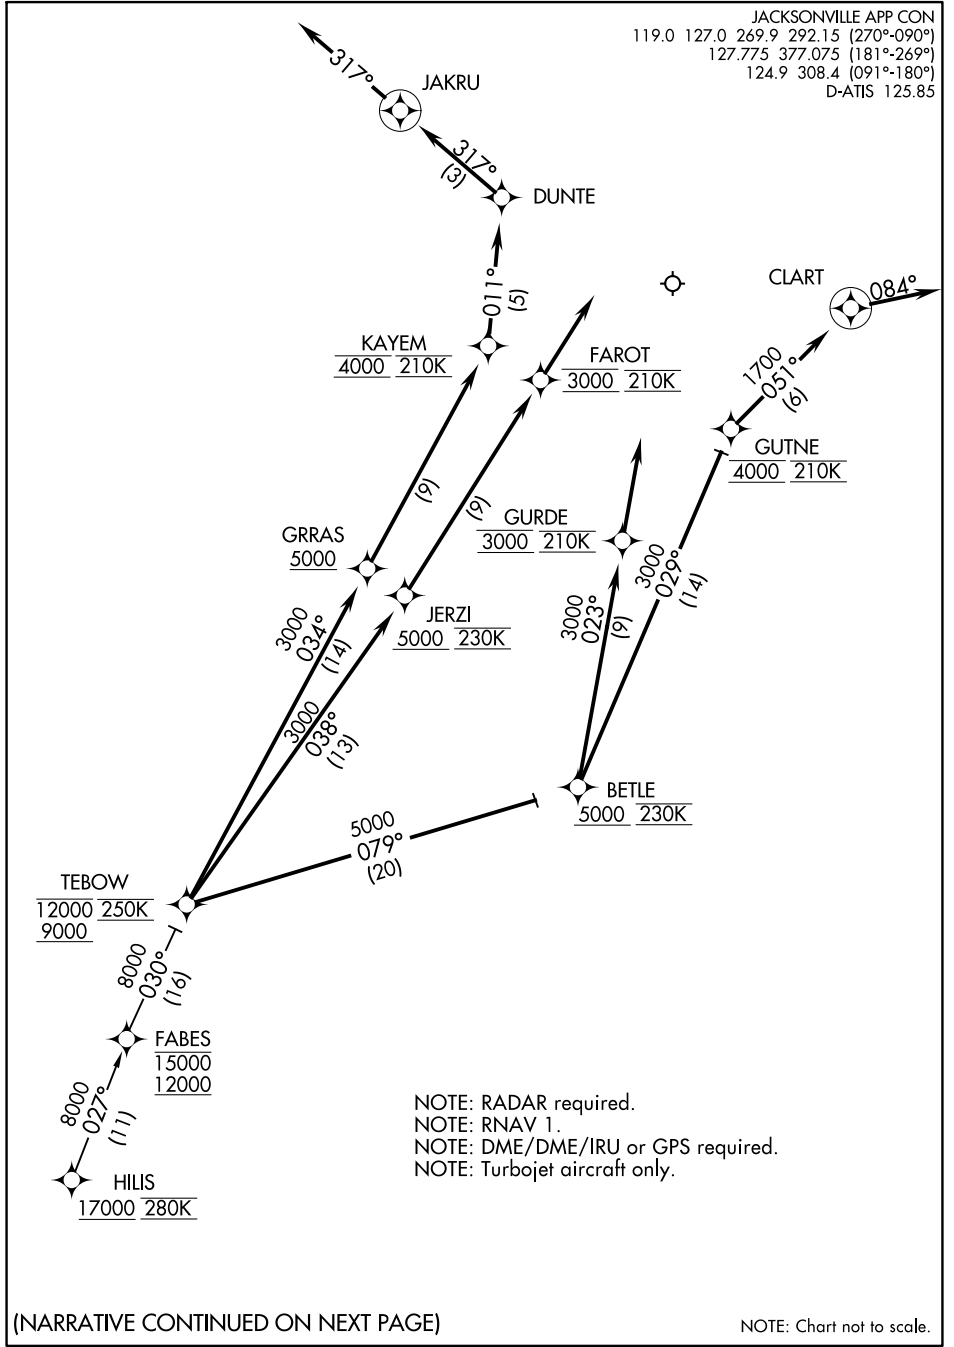

(TEBOW.TEBOW1) 18088

AL-5570 (FAA)

JACKSONVILLE INTL (JAX)

# TEBOW ONE ARRIVAL (RNAV)

JACKSONVILLE, FLORIDA

JACKSONVILLE APP CON  
 119.0 127.0 269.9 292.15 (270°-090°)  
 127.775 377.075 (181°-269°)  
 124.9 308.4 (091°-180°)  
 D-ATIS 125.85

NOTE: RADAR required.  
 NOTE: RNAV 1.  
 NOTE: DME/DME/IRU or GPS required.  
 NOTE: Turbojet aircraft only.

(NARRATIVE CONTINUED ON NEXT PAGE)

NOTE: Chart not to scale.

# TEBOW ONE ARRIVAL (RNAV)

(TEBOW.TEBOW1) 13NOV14

JACKSONVILLE, FLORIDA  
JACKSONVILLE INTL (JAX)

SE-3, 15 JUL 2021 to 12 AUG 2021

SE-3, 15 JUL 2021 to 12 AUG 2021