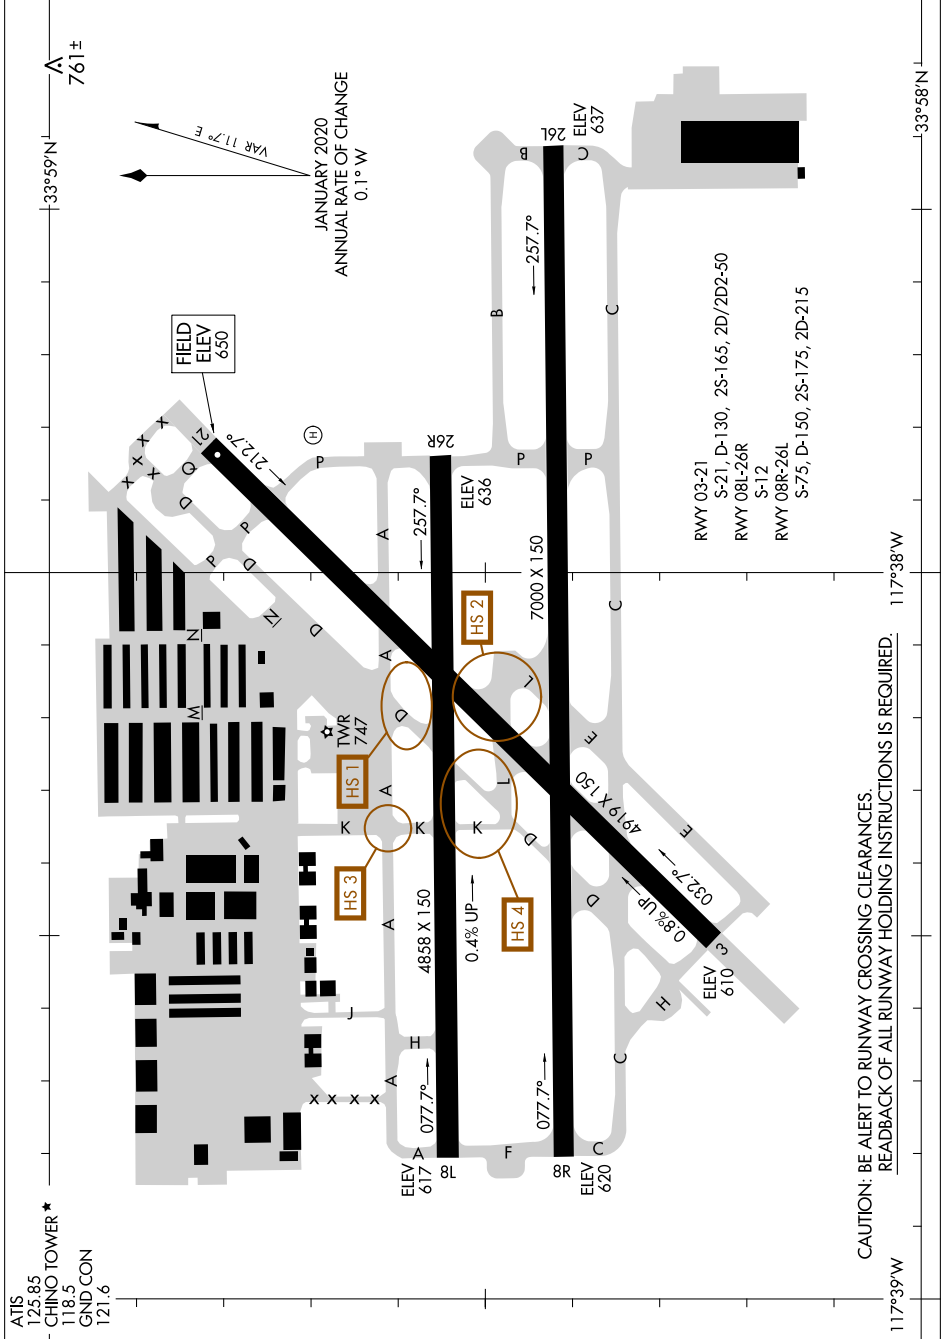

AIRPORT DIAGRAM

AL-5599 (FAA)

CHINO (CNO)
CHINO, CALIFORNIA

SW-3, 15 JUL 2021 to 12 AUG 2021

SW-3, 15 JUL 2021 to 12 AUG 2021

AIRPORT DIAGRAM

CHINO, CALIFORNIA
CHINO (CNO)