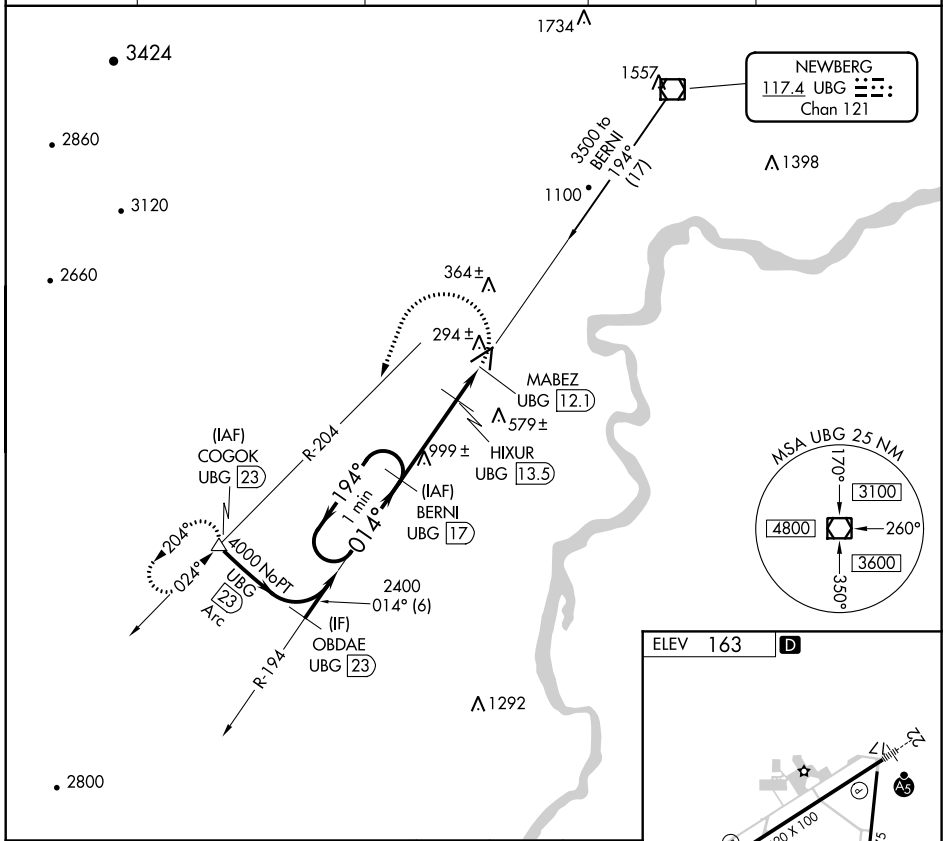

VOR/DME UBG 117.4 Chan 121	APP CRS 014°	Rwy Idg TDZE Apt Elev N/A N/A 163
--	------------------------	---

VOR/DME-B

MC MINNVILLE MUNI (MMV)

⚠ When local altimeter setting not received, use Aurora State altimeter setting; increase all MDA 60 feet and Circling Cat C visibility 1/2 SM.

⚠ MISSED APPROACH: Climbing left turn to 4800 via heading 180° and UBG VOR/DME R-204 to COGOK/UBG 23 DME and hold, continue climb-in-hold to 4800. When authorized by ATC, climb-in-hold to 6000.

ASOS 135.675	PORTLAND APP CON 126.0 284.6 (NORTH)	SEATTLE CENTER 125.8 291.7 (SOUTH)	CLNC DEL 118.35	UNICOM 123.0 (CTAF) 📻
------------------------	--	--	---------------------------	--

CATEGORY	A	B	C	D
CIRCLING	840-1	677 (700-1)	920-2 1/4 757 (800-2 1/4)	1320-3 1157 (1200-3)

NW-1, 15 JUL 2021 to 12 AUG 2021

NW-1, 15 JUL 2021 to 12 AUG 2021