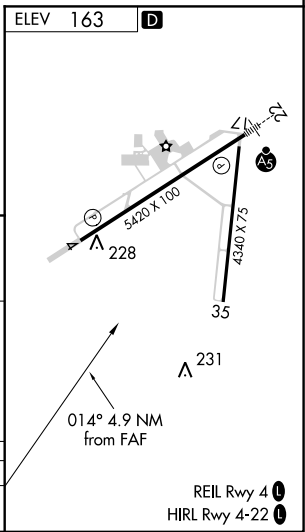

VOR/DME UBG 117.4 Chan 121	APP CRS 014°	Rwy Idg TDZE Apt Elev N/A N/A 163
--	------------------------	---

VOR/DME-B

MC MINNVILLE MUNI (MMV)

⚠ When local altimeter setting not received, use Aurora State altimeter setting; increase all MDA 60 feet and Circling Cat C visibility 1/2 SM.

⚠ MISSED APPROACH: Climbing left turn to 4800 via heading 180° and UBG VOR/DME R-204 to COGOK/UBG 23 DME and hold, continue climb-in-hold to 4800. When authorized by ATC, climb-in-hold to 6000.

ASOS 135.675	PORTLAND APP CON 126.0 284.6 (NORTH)	SEATTLE CENTER 125.8 291.7 (SOUTH)	CLNC DEL 118.35	UNICOM 123.0 (CTAF) 📻
------------------------	--	--	---------------------------	--

CATEGORY	A	B	C	D
CIRCLING	840-1	677 (700-1)	920-2 1/4 757 (800-2 1/4)	1320-3 1157 (1200-3)

NW-1, 15 JUL 2021 to 12 AUG 2021

NW-1, 15 JUL 2021 to 12 AUG 2021