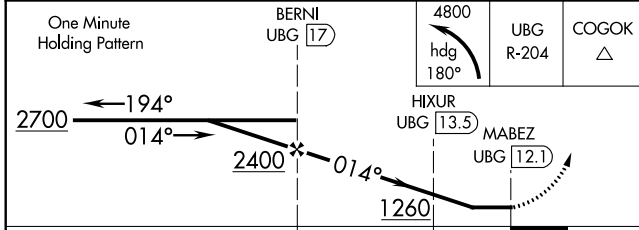

VOR/DME UBG 117.4 Chan 121	APP CRS 014°	Rwy Idg TDZE Apt Elev N/A N/A 163
--	------------------------	---

VOR/DME-B

MC MINNVILLE MUNI (MMV)

⚠ When local altimeter setting not received, use Aurora State altimeter setting; increase all MDA 60 feet and Circling Cat C visibility 1/2 SM.

⚠ MISSED APPROACH: Climbing left turn to 4800 via heading 180° and UBG VOR/DME R-204 to COGOK/UBG 23 DME and hold, continue climb-in-hold to 4800. When authorized by ATC, climb-in-hold to 6000.

ASOS 135.675	PORTLAND APP CON 126.0 284.6 (NORTH)	SEATTLE CENTER 125.8 291.7 (SOUTH)	CLNC DEL 118.35	UNICOM 123.0 (CTAF) 📻
------------------------	--	--	---------------------------	--

CATEGORY	A	B	C	D
CIRCLING	840-1	677 (700-1)	920-2 1/4 757 (800-2 1/4)	1320-3 1157 (1200-3)

NW-1, 15 JUL 2021 to 12 AUG 2021

NW-1, 15 JUL 2021 to 12 AUG 2021