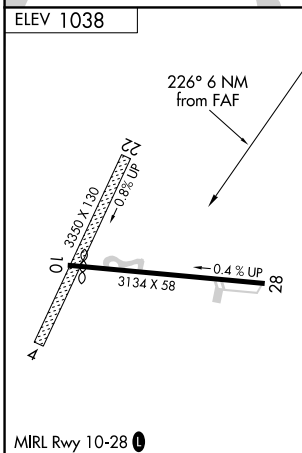

VORTAC SYR 117.0 Chan 117	APP CRS 226°	Rwy Idg TDZE Apt Elev	N/A N/A 1038
--	------------------------	-----------------------------	---

VOR or GPS-A
SKANEATELES AERO DROME (6B9)

<p>▼ Use Syracuse altimeter setting. Two 55' poles 70' either side centerline 900' from AER 28.</p> <p>▲ NA</p>	<p>MISSED APPROACH: Climbing right turn to 2800 via SYR R-226 to CIAFA INT/12 DME and hold.</p>
---	---

AWOS-3P 120.125	SYRACUSE APP CON 126.125 269.125	UNICOM 122.8 (CTAF) 0
---------------------------	--	---------------------------------

FAF to MAP 6 NM						
Knots	60	90	120	150	180	
Min:Sec	6:00	4:00	3:00	2:24	2:00	
CATEGORY	A		B		C	D
CIRCLING	1660-1		622 (700-1)		1720-2	NA
					682 (700-2)	