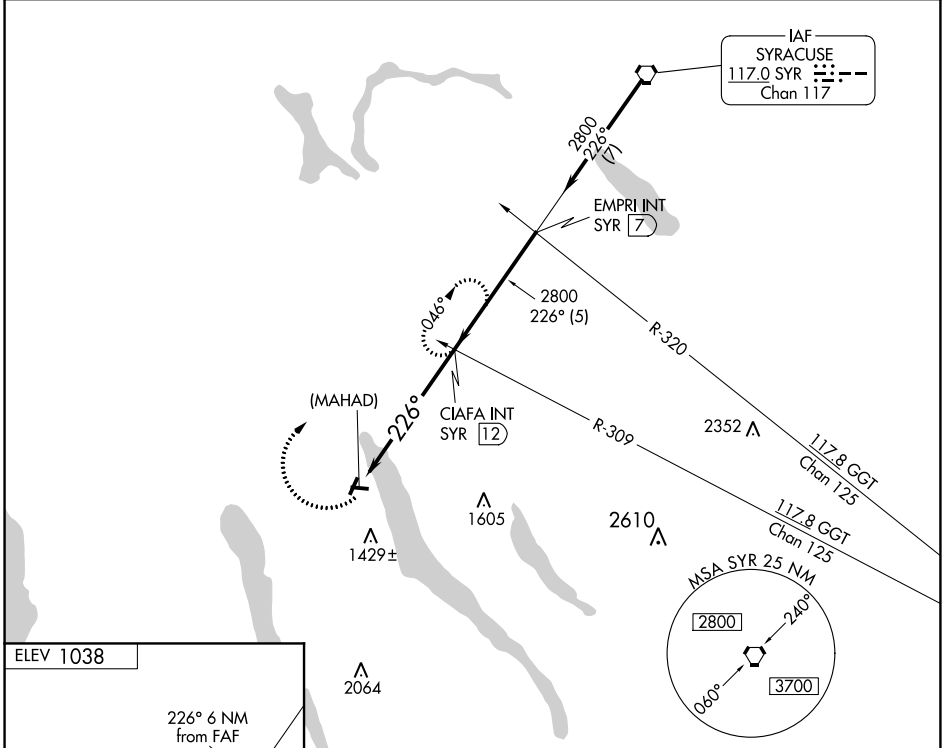

VORTAC SYR 117.0 Chan 117	APP CRS 226°	Rwy Idg TDZE Apt Elev	N/A N/A 1038
--	------------------------	-----------------------------	---

VOR or GPS-A
SKANEATELES AERO DROME (6B9)

<p>▼ Use Syracuse altimeter setting. Two 55' poles 70' either side centerline 900' from AER 28.</p> <p>▲ NA</p>	<p>MISSED APPROACH: Climbing right turn to 2800 via SYR R-226 to CIAFA INT/12 DME and hold.</p>
---	---

AWOS-3P 120.125	SYRACUSE APP CON 126.125 269.125	UNICOM 122.8 (CTAF) 0
---------------------------	--	---------------------------------

FAF to MAP 6 NM						
Knots	60	90	120	150	180	
Min:Sec	6:00	4:00	3:00	2:24	2:00	
CATEGORY	A		B		C	D
CIRCLING	1660-1		622 (700-1)		1720-2	NA
					682 (700-2)	

NE-2, 15 JUL 2021 to 12 AUG 2021

NE-2, 15 JUL 2021 to 12 AUG 2021