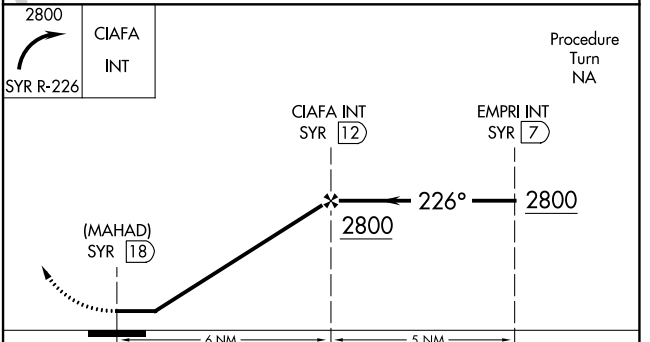

VORTAC SYR 117.0 Chan 117	APP CRS 226°	Rwy Idg TDZE Apt Elev	N/A N/A 1038
--	------------------------	-----------------------------	---

VOR or GPS-A
SKANEATELES AERO DROME (6B9)

<p>▼ Use Syracuse altimeter setting. Two 55' poles 70' either side centerline 900' from AER 28.</p> <p>▲ NA</p>	<p>MISSED APPROACH: Climbing right turn to 2800 via SYR R-226 to CIAFA INT/12 DME and hold.</p>
---	---

AWOS-3P 120.125	SYRACUSE APP CON 126.125 269.125	UNICOM 122.8 (CTAF) 0
---------------------------	--	---------------------------------

FAF to MAP 6 NM						
Knots	60	90	120	150	180	
Min:Sec	6:00	4:00	3:00	2:24	2:00	
CATEGORY	A		B		C	D
CIRCLING	1660-1		622 (700-1)		1720-2	NA
					682 (700-2)	